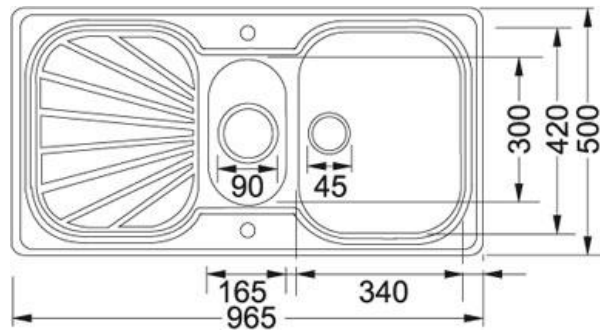

## SPECIFICATION SHEET

**Franke Erica EUX 651**  
Inset Stainless Steel

### Product Information

Cabinet Size	600mm
Dimensions	965mm x 500mm
Bowl Size	340mm x 420mm x 175mm
Small Bowl Size	165mm x 300mm x 150mm
Cut-Out Size	949mm x 484 mm
Position of Drainer	Reversible

**50** Year   
Guarantee