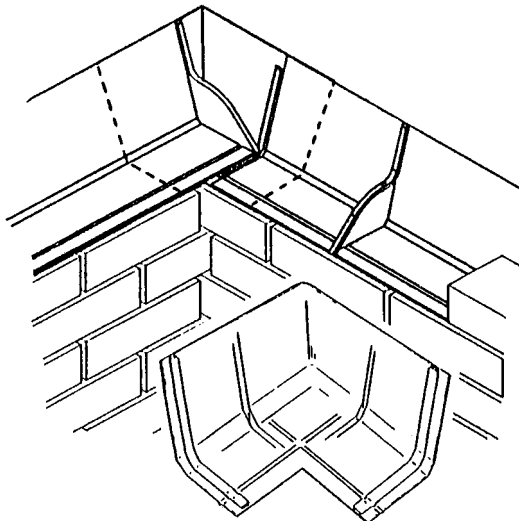

REFURBISHMENT HORIZONTAL CAVITY TRAY SYSTEM

1) GW294
REFURBISHMENT / SHORT
HORIZONTAL TRAY

G951 PEEP WEEP OR
G950 WEEP VENT

2) GW296 INTERNAL CORNER

3) GW297
EXTERNAL
CORNER

GW299 STOP END

GW298 STOP END

NOTE: - MORTAR IS NOT SHOWN FOR CLARITY.