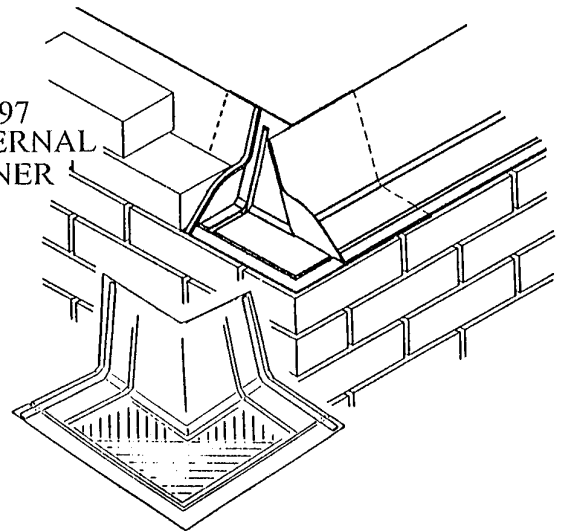

REFURBISHMENT HORIZONTAL CAVITY TRAY SYSTEM

1) GW294
REFURBISHMENT / SHORT
HORIZONTAL TRAY

G951 PEEP WEEP OR
G950 WEEP VENT

2) GW296 INTERNAL CORNER

3) GW297
EXTERNAL
CORNER

GW299 STOP END

GW298 STOP END

NOTE: - MORTAR IS NOT SHOWN FOR CLARITY.