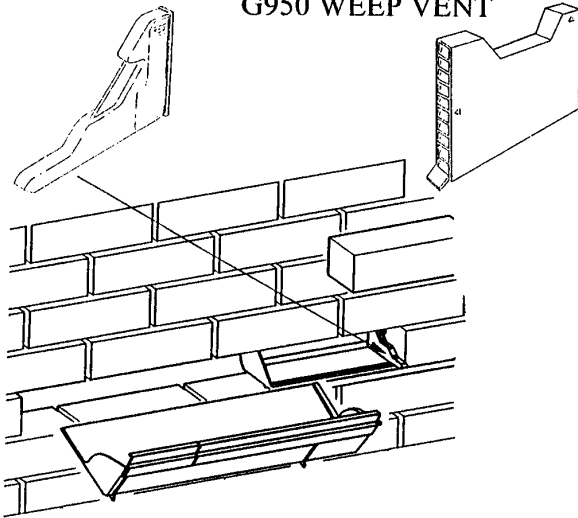

REFURBISHMENT HORIZONTAL CAVITY TRAY SYSTEM

1) GW294
REFURBISHMENT / SHORT
HORIZONTAL TRAY

G951 PEEP WEEP OR
G950 WEEP VENT

2) GW296 INTERNAL CORNER

3) GW297
EXTERNAL
CORNER

GW299 STOP END

GW298 STOP END

NOTE: - MORTAR IS NOT SHOWN FOR CLARITY.