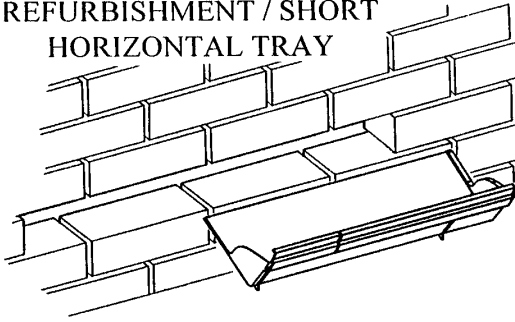

REFURBISHMENT HORIZONTAL CAVITY TRAY SYSTEM

1) GW294
REFURBISHMENT / SHORT
HORIZONTAL TRAY

G951 PEEP WEEP OR
G950 WEEP VENT

2) GW296 INTERNAL CORNER

3) GW297
EXTERNAL
CORNER

GW299 STOP END

GW298 STOP END

NOTE: - MORTAR IS NOT SHOWN FOR CLARITY.