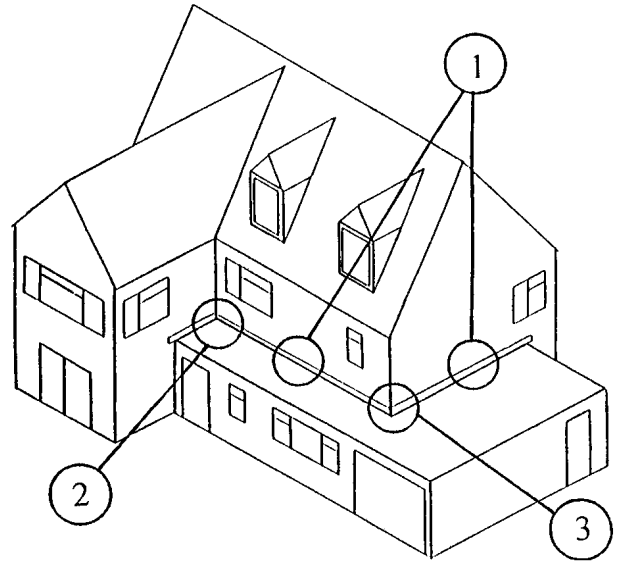

REFURBISHMENT HORIZONTAL CAVITY TRAY SYSTEM

1) GW294
REFURBISHMENT / SHORT
HORIZONTAL TRAY

G951 PEEP WEEP OR
G950 WEEP VENT

2) GW296 INTERNAL CORNER

3) GW297
EXTERNAL
CORNER

GW299 STOP END

GW298 STOP END

NOTE: - MORTAR IS NOT SHOWN FOR CLARITY.