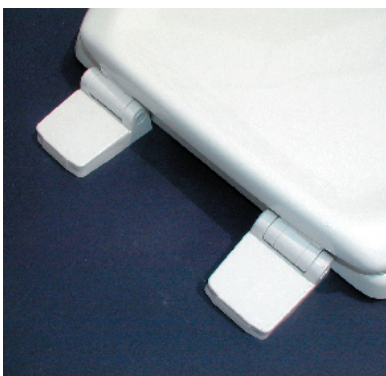

AMERICAN INNOVA

American Innova is made with moulded wood and thermoset. The strong surface guarantees long-lasting shine, warm feeling and ease of cleaning. Thermoset component makes American Innova water resistant.

26683

NEW PRO SEAT

Universal seat with adjustable plastic hinges.

Fits all standard pans.

Hygienic, robust.

Weight: 2.6 kg

Colours:
white 000

SMARTWOOD
REDISCOVERED
REDISCOVERED WOOD is from 100%
re-cycled wood sources

SW-BW-003

PACKAGING

Master box: 6 pieces

Individual packaging: cardboard box

HINGES

Plastic adjustable hinges pre-hinged, with top fixing

BUMPERS

Lid: 2