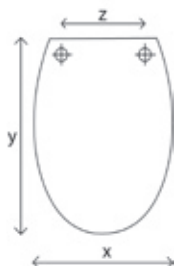

SW-BW-003

PACKAGING

Master box: 6 pieces

Individual packaging: cardboard box

HINGES

Plastic adjustable hinges pre-hinged, with top fixing

BUMPERS

Lid: 2

Ring: 2

USAGE

Public use
Hotels and private
Individual

X: 36,8

Y: 43,2 - 44,8

Z: 13,6 - 16,8

carrara & matta 

Made in USA