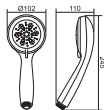

Aspirante

electric shower

Black Gloss

Dimensions given are approximate

Operating Features

- Swiv-let™ – 180° reversible water inlet providing Triton Swivel-fit™ flexibility for new or replacement installations
- Soft press illuminated power buttons
- Push button Start/Stop
- Power on indicator
- Low pressure indicator
- Rub clean showerhead – 5 spray pattern

Finish	Power	Code
Riviera Sand	8.5 kW	ASP08TLRSD
Riviera Sand	9.5 kW	ASP09TLRSD
Black Pearl	8.5 kW	ASP08TLPLBLK
Black Pearl	9.5 kW	ASP09TLPLBLK
White Gloss	8.5 kW	ASP08GSWHT
White Gloss	9.5 kW	ASP09GSWHT
Black Gloss	8.5 kW	ASP08GSBLK
Black Gloss	9.5 kW	ASP09GSBLK
Brushed Steel	8.5 kW	ASP08BRSTL
Brushed Steel	9.5 kW	ASP09BRSTL
Gun Metal	8.5 kW	ASP08GUNMTL
Gun Metal	9.5 kW	ASP09GUNMTL

Temperature Control	Stabilised
Power Ratings	8.5 kW, 9.5 kW
Inlet Connection	15mm compression
Water Entry Points	Top, bottom, side bottom, back (left hand side unit) Bottom, side bottom, back (right hand side unit)
Cable Entry Points	Top, bottom, side bottom, back (left hand side unit)
Outlet Connection	1/2" BSP
Plumbing System	Cold water only
Minimum Running Pressure/Flow	1 Bar @ 8 l/min
Maximum Static Pressure	10 Bar
Surface Mounted Only	
Approvals, Complies with	BEAB, CE, BSI Kitemark
Guarantee	2 years