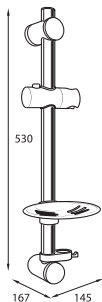

Aspirante

electric shower

Black Gloss

Dimensions given are approximate

Operating Features

- Swiv-let™ – 180° reversible water inlet providing Triton Swivel-fit™ flexibility for new or replacement installations
- Soft press illuminated power buttons
- Push button Start/Stop
- Power on indicator
- Low pressure indicator
- Rub clean showerhead – 5 spray pattern

Finish	Power	Code
Riviera Sand	8.5 kW	ASP08TLRSD
Riviera Sand	9.5 kW	ASP09TLRSD
Black Pearl	8.5 kW	ASP08TLPLBLK
Black Pearl	9.5 kW	ASP09TLPLBLK
White Gloss	8.5 kW	ASP08GSWHT
White Gloss	9.5 kW	ASP09GSWHT
Black Gloss	8.5 kW	ASP08GSBLK
Black Gloss	9.5 kW	ASP09GSBLK
Brushed Steel	8.5 kW	ASP08BRSTL
Brushed Steel	9.5 kW	ASP09BRSTL
Gun Metal	8.5 kW	ASP08GUNMTL
Gun Metal	9.5 kW	ASP09GUNMTL

Temperature Control	Stabilised
Power Ratings	8.5 kW, 9.5 kW
Inlet Connection	15mm compression
Water Entry Points	Top, bottom, side bottom, back (left hand side unit) Bottom, side bottom, back (right hand side unit)
Cable Entry Points	Top, bottom, side bottom, back (left hand side unit)
Outlet Connection	1/2" BSP
Plumbing System	Cold water only
Minimum Running Pressure/Flow	1 Bar @ 8 l/min
Maximum Static Pressure	10 Bar
Surface Mounted Only	
Approvals, Complies with	BEAB, CE, BSI Kitemark
Guarantee	2 years