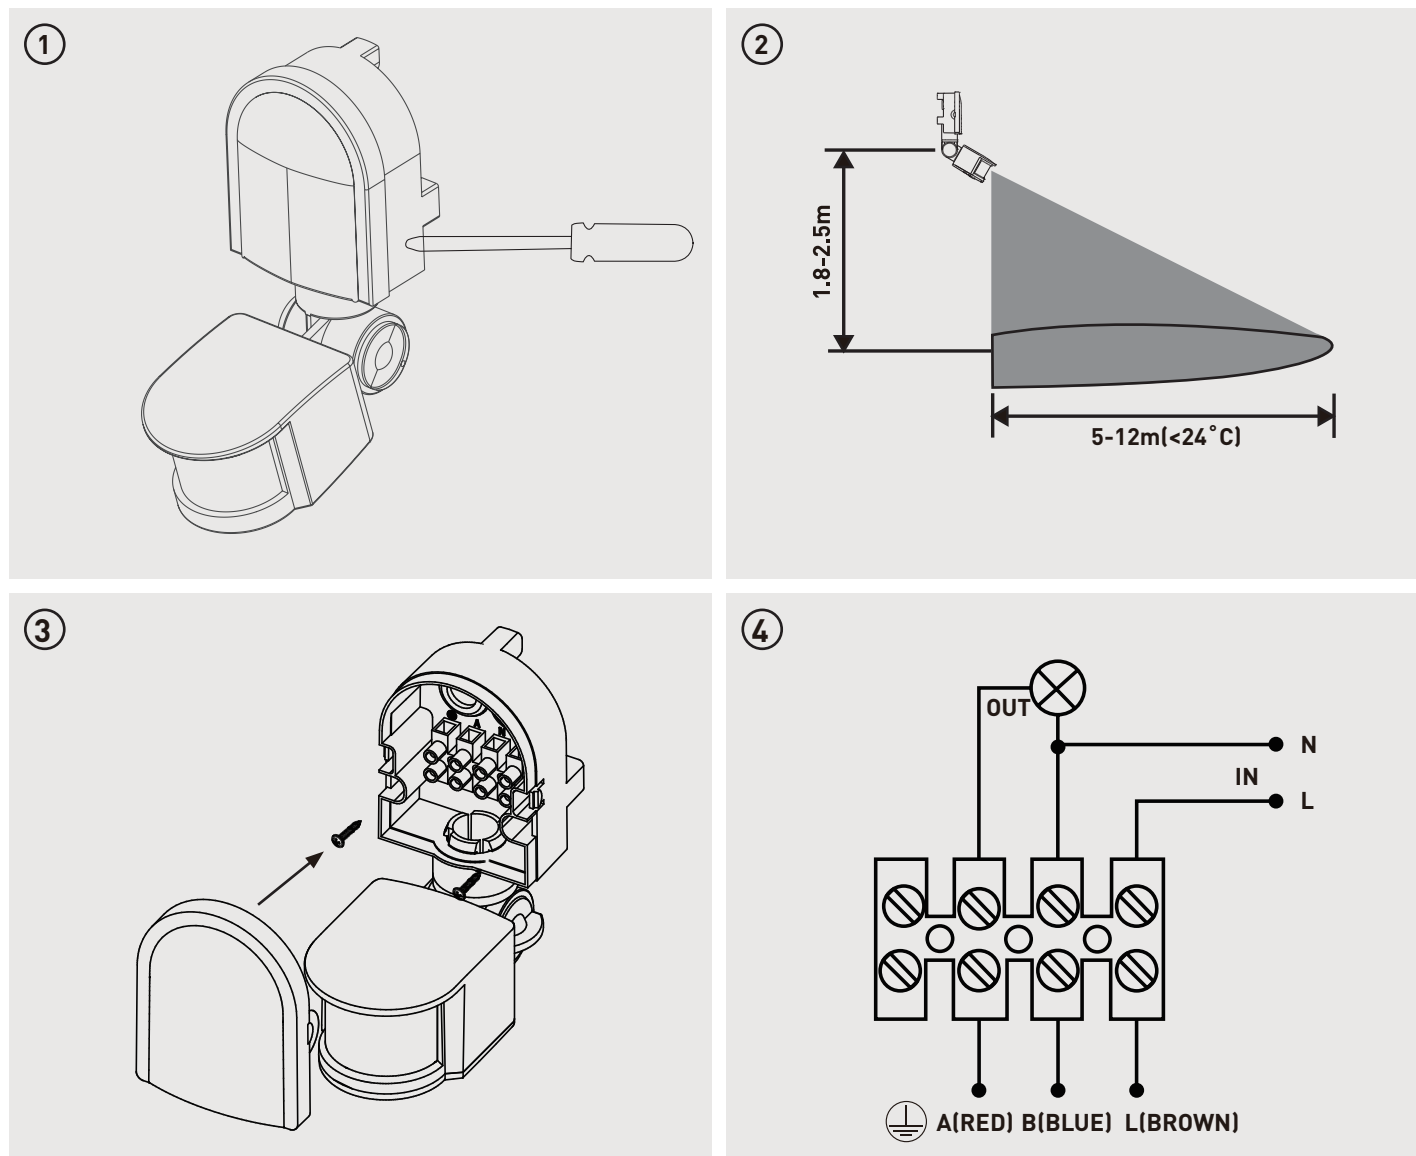

LGIP44WSW & LGIP44WSB GUARDIAN OUTDOOR TILT & SWIVEL DAY & NIGHT PIR MOTION SENSOR

Part Code	Power Source / Frequency	Ambient Light	Time Delay	Rated Load	Detection Range	Detection Distance	Working Temperature	Installation Height
LGIP44WSW / LGIP44WSB	220-240V AC - 50/60Hz	<3 - 2000lux (Adjustable)	Min: 10 sec (±3 sec) Max: 7 min (±2 min)	1200W LED 300W	180°	5-12metre max (<24°C)	-24°C / +40°C	1.8 - 2.5metres

ACCESSORIES: x2

FR
8a: Allumer l'interrupteur (on)
8b: Détecteur en mode automatique
8c: Éteignez l'interrupteur après 10 secondes, puis rallumez
9a: Éteindre l'interrupteur (off)
9b: Détecteur en mode prioritaire
9c: Retour en mode automatique

DE
8a: Einschalten der Übersteuerung
8b: Während der Sensor im Auto-Modus ist
8c: Schalten Sie den Wandschalter nach 10 Sekunden aus und dann wieder ein
9a: Ausschalten der Übersteuerung
9b: Während der Sensor im Übersteuerungsmodus ist
9c: Zurück zum Auto-Modus

ES
8a: Para activar la detección
8b: Mientras el sensor está en modo Automático
8c: Apague el interruptor de pared después de 10 segundos, luego enciéndalo de nuevo
9a: Para apagar la detección
9b: Mientras el sensor está en modo anulado
9c: Volver a modo automático

IT
8a: Per attivare la modalità di controllo
8b: Quando il sensore è in modalità auto
8c: Spegni l'interruttore a muro dopo 10 secondi, dopo riaccendolo
9a: Per disattivare la modalità di controllo
9b: Quando il sensore è in modalità di controllo
9c: Torna alla modalità auto.

Tech Help Line UK - 0330 0249 279
Non UK - +44 (0)1952 238 100
Stafford Park 1, Telford, Shropshire, England, TF3 3BD
Visit our website at www.luceco.com

Kontakt UK - 0330 0249 279
Non UK - +49 40 89066 878 - 29
Geliefert von Luceco GmbH
Holstenplatz 20b,
22765 Hamburg DEUTSCHLAND
Besuchen Sie uns auf www.luceco.de

Support Technique UK - 0330 0249 279
Non UK - +33 (0)1 61 10 10 35
Notice fournie par
Luceco SAS France & Belux 3
Rue de Courtalin, Magny Le Hongre 77700
FRANCE & BELUX
Visitez note site Web www.luceco.fr

Servicio de asistencia telefónica UK - 0330 0249 279
Non UK - +34 93 576 83 21
Facilitado por BG Electrical Ltd
Liessamins, 6, 08338,
Premia de Dalt Barcelona, Spain
Visite nuestra web en www.luceco.com

Assistenza tecnica telefonica UK - 0330 0249 279
Non UK - +39 0434 1696795
Fornito da BG Electrical Ltd Nexus
Italia, Via Amman 10 33170
Pordenone, Italy
Visitate il nostro sito www.luceco.com

Tech Help Line UK - 0330 0249 279
Non UK - +44 (0)1952 238 100
Stafford Park 1, Telford, Shropshire, England, TF3 3BD
Visit our website at www.luceco.com

Kontakt UK - 0330 0249 279
Non UK - +49 40 89066 878 - 29
Geliefert von Luceco GmbH
Holstenplatz 20b,
22765 Hamburg DEUTSCHLAND
Besuchen Sie uns auf www.luceco.de

Support Technique UK - 0330 0249 279
Non UK - +33 (0)1 61 10 10 35
Notice fournie par
Luceco SAS France & Belux 3
Rue de Courtalin, Magny Le Hongre 77700
FRANCE & BELUX
Visitez note site Web www.luceco.fr

Servicio de asistencia telefónica UK - 0330 0249 279
Non UK - +34 93 576 83 21
Facilitado por BG Electrical Ltd
Liessamins, 6, 08338,
Premia de Dalt Barcelona, Spain
Visite nuestra web en www.luceco.com

Assistenza tecnica telefonica UK - 0330 0249 279
Non UK - +39 0434 1696795
Fornito da BG Electrical Ltd Nexus
Italia, Via Amman 10 33170
Pordenone, Italy
Visitate il nostro sito www.luceco.com