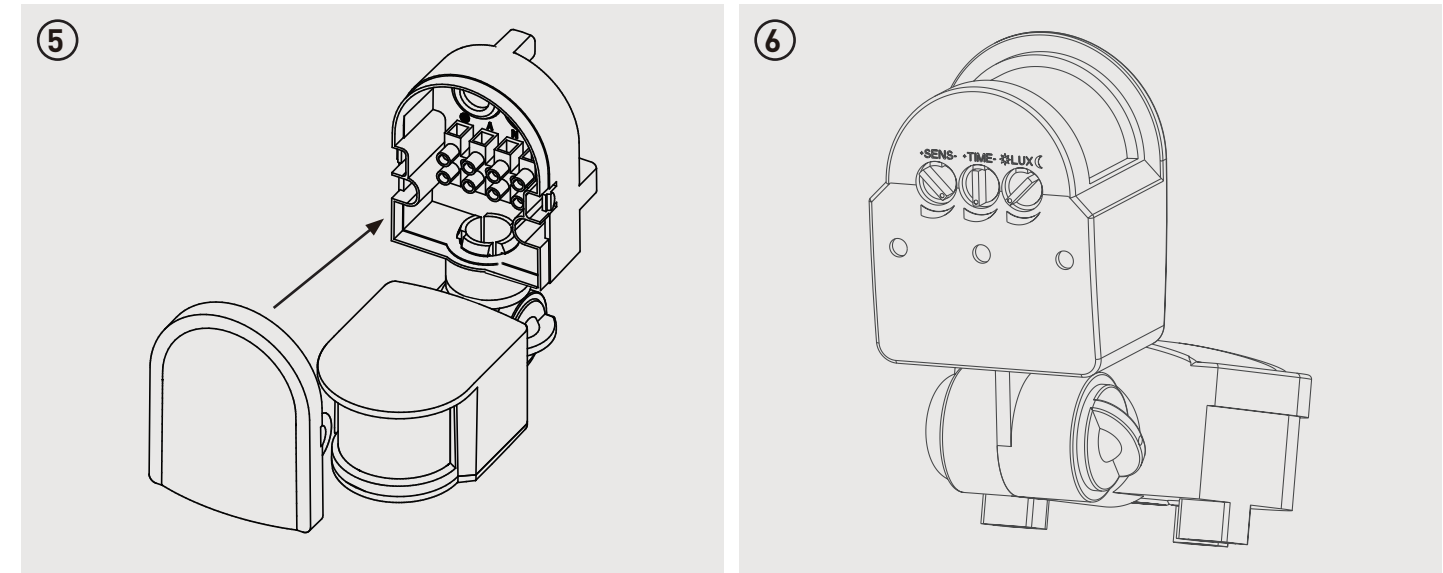

LGIP44WSW & LGIP44WSB GUARDIAN OUTDOOR TILT & SWIVEL DAY & NIGHT PIR MOTION SENSOR

Part Code	Power Source / Frequency	Ambient Light	Time Delay	Rated Load	Detection Range	Detection Distance	Working Temperature	Installation Height
LGIP44WSW / LGIP44WSB	220-240V AC - 50/60Hz	<3 - 2000lux (Adjustable)	Min: 10 sec (±3 sec) Max: 7 min (±2 min)	1200W LED 300W	180°	5-12metre max (<24°C)	-24°C / +40°C	1.8 - 2.5metres

ACCESSORIES: x2

FR
8a: Allumer l'interrupteur (on)
8b: Détecteur en mode automatique
8c: Éteignez l'interrupteur après 10 secondes, puis rallumez
9a: Éteindre l'interrupteur (off)
9b: Détecteur en mode prioritaire
9c: Retour en mode automatique

DE
8a: Einschalten der Übersteuerung
8b: Während der Sensor im Auto-Modus ist
8c: Schalten Sie den Wandschalter nach 10 Sekunden aus und dann wieder ein
9a: Ausschalten der Übersteuerung
9b: Während der Sensor im Übersteuerungsmodus ist
9c: Zurück zum Auto-Modus

ES
8a: Para activar la detección
8b: Mientras el sensor está en modo Automático
8c: Apague el interruptor de pared después de 10 segundos, luego enciéndalo de nuevo
9a: Para apagar la detección
9b: Mientras el sensor está en modo anulado
9c: Volver a modo automático

IT
8a: Per attivare la modalità di controllo
8b: Quando il sensore è in modalità auto
8c: Spegni l'interruttore a muro dopo 10 secondi, dopo riaccendolo
9a: Per disattivare la modalità di controllo
9b: Quando il sensore è in modalità di controllo
9c: Torna alla modalità auto.

Tech Help Line UK - 0330 0249 279
Non UK - +44 (0)1952 238 100
Stafford Park 1, Telford, Shropshire, England, TF3 3BD
Visit our website at www.luceco.com

Kontakt UK - 0330 0249 279
Non UK - +49 40 89066 878 - 29
Geliefert von Luceco GmbH
Holstenplatz 20b,
22765 Hamburg DEUTSCHLAND
Besuchen Sie uns auf www.luceco.de

Support Technique UK - 0330 0249 279
Non UK - +33 (0)1 61 10 10 35
Notice fournie par
Luceco SAS France & Belux 3
Rue de Courtalin, Magny Le Hongre 77700
FRANCE & BELUX
Visitez note site Web www.luceco.fr

Servicio de asistencia telefónica UK - 0330 0249 279
Non UK - +34 93 576 83 21
Facilitado por BG Electrical Ltd
Liessamins, 6, 08338,
Premia de Dalt Barcelona, Spain
Visite nuestra web en www.luceco.com

Assistenza tecnica telefonica UK - 0330 0249 279
Non UK - +39 0434 1696795
Fornito da BG Electrical Ltd Nexus
Italia, Via Amman 10 33170
Pordenone, Italy
Visitate il nostro sito www.luceco.com

Tech Help Line UK - 0330 0249 279
Non UK - +44 (0)1952 238 100
Stafford Park 1, Telford, Shropshire, England, TF3 3BD
Visit our website at www.luceco.com

Kontakt UK - 0330 0249 279
Non UK - +49 40 89066 878 - 29
Geliefert von Luceco GmbH
Holstenplatz 20b,
22765 Hamburg DEUTSCHLAND
Besuchen Sie uns auf www.luceco.de

Support Technique UK - 0330 0249 279
Non UK - +33 (0)1 61 10 10 35
Notice fournie par
Luceco SAS France & Belux 3
Rue de Courtalin, Magny Le Hongre 77700
FRANCE & BELUX
Visitez note site Web www.luceco.fr

Servicio de asistencia telefónica UK - 0330 0249 279
Non UK - +34 93 576 83 21
Facilitado por BG Electrical Ltd
Liessamins, 6, 08338,
Premia de Dalt Barcelona, Spain
Visite nuestra web en www.luceco.com

Assistenza tecnica telefonica UK - 0330 0249 279
Non UK - +39 0434 1696795
Fornito da BG Electrical Ltd Nexus
Italia, Via Amman 10 33170
Pordenone, Italy
Visitate il nostro sito www.luceco.com