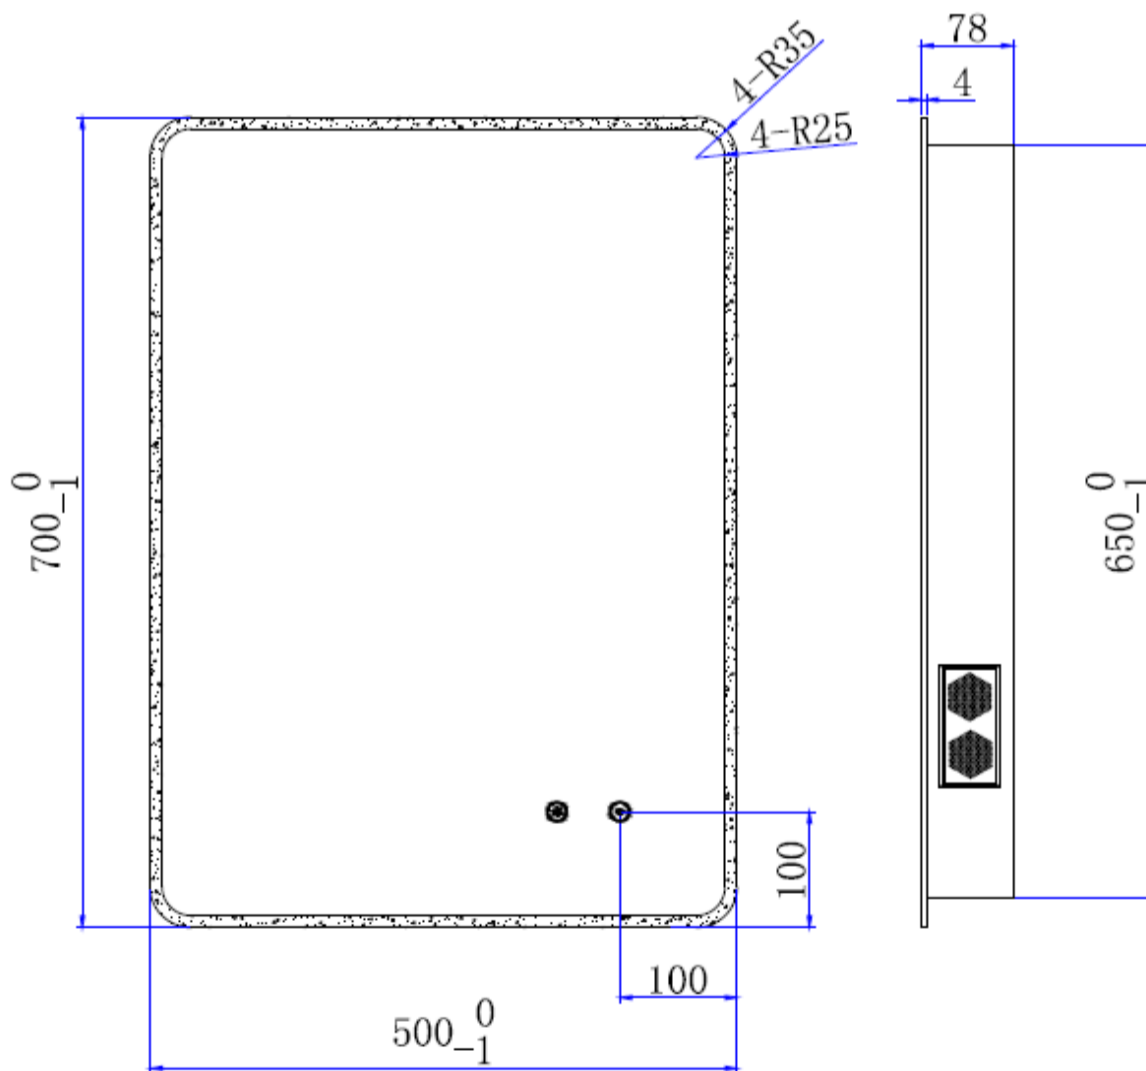

#### Product Specification:

<b>Code:</b>	MIR027
<b>Barcode:</b>	5119904501003
<b>Product Weight (KG):</b>	6.3
<b>Standards:</b>	BS EN 55015:2013; BS EN 61000-3-2:2014; BS EN 61000-3-3:2013; BS EN 61547:2009
<b>Construction Material:</b>	Aluminium Frame / Coppe-free silver Mirror
<b>Installation Type:</b>	Wall mounted
<b>Colour / Finish:</b>	Mirror
<b>Certification (WRAS, TMV etc):</b>	No
<b>Switch:</b>	Touch sensor
<b>Shaving Socket:</b>	No
<b>Hang Type:</b>	Vertical
<b>Demist:</b>	Yes
<b>Clock:</b>	No
<b>Internal Shelves:</b>	n/a
<b>Down Light:</b>	No
<b>Bluetooth touch sensor:</b>	Yes
<b>Light Colour Option:</b>	Red; Blue; White
<b>Magnifying Mirror:</b>	No
<b>IP rating:</b>	IP 44

#### Dimensions:

#### Packaging Dimensions:

	Length (mm)	Width (mm)	Hight (mm)	N.W (Kg)	G.W (Kg)
Single SKU Box					
	575	118	785	6.3	7.500

The information contained on this page was correct at date of issue. Fitting dimensions are provided as a guide only. Some variation may occur due to manufacturing tolerances. Cassellie Ltd peruses a policy of continuing improvement in design and performance of its products and so reserves the right to change specifications without prior notice