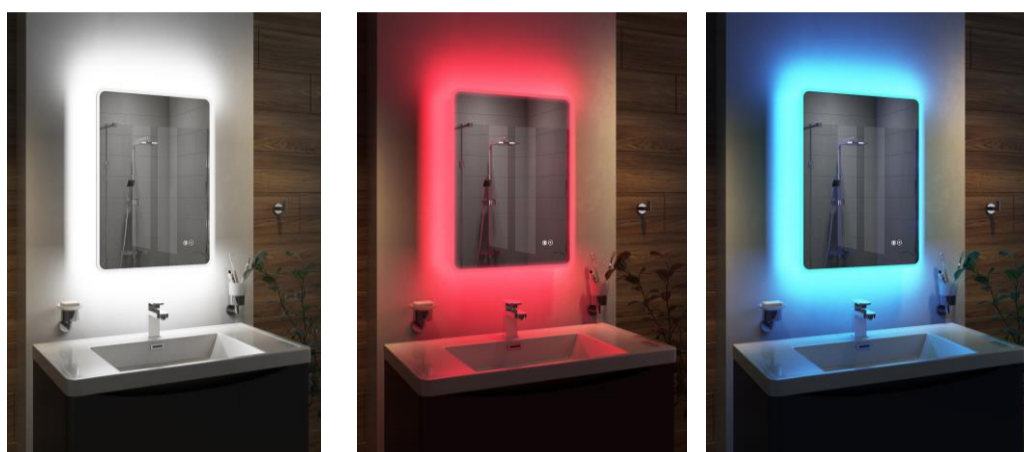

### LED Multi Colour Option Mirror with Bluetooth, Demist & Touch Sensor

#### Product Specification:

<b>Code:</b>	MIR027
<b>Barcode:</b>	5119904501003
<b>Product Weight (KG):</b>	6.3
<b>Standards:</b>	BS EN 55015:2013; BS EN 61000-3-2:2014; BS EN 61000-3-3:2013; BS EN 61547:2009
<b>Construction Material:</b>	Aluminium Frame / Coppe-free silver Mirror
<b>Installation Type:</b>	Wall mounted
<b>Colour / Finish:</b>	Mirror
<b>Certification (WRAS, TMV etc):</b>	No
<b>Switch:</b>	Touch sensor
<b>Shaving Socket:</b>	No
<b>Hang Type:</b>	Vertical
<b>Demist:</b>	Yes
<b>Clock:</b>	No
<b>Internal Shelves:</b>	n/a
<b>Down Light:</b>	No
<b>Bluetooth touch sensor:</b>	Yes
<b>Light Colour Option:</b>	Red; Blue; White
<b>Magnifying Mirror:</b>	No
<b>IP rating:</b>	IP 44