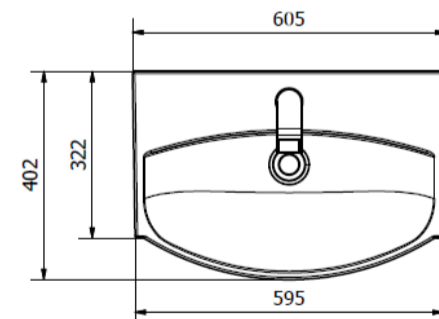

Additional Extras You May Also Like...

DUK001 Dunk Mono Basin Mixer - With Waste

Guarantee:

Care must be taken on installation to avoid damage, we provide a lifetime guarantee against faulty workmanship or materials (excluding serviceable parts) providing they have been installed, cared for and used in line with our instructions.