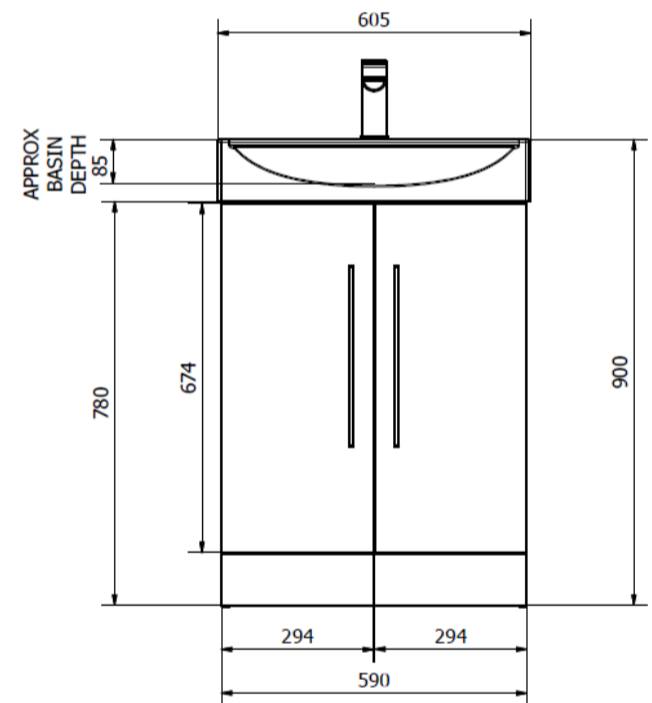

Additional Extras You May Also Like...

DUK001 Dunk Mono Basin Mixer - With Waste

Guarantee:

Care must be taken on installation to avoid damage, we provide a lifetime guarantee against faulty workmanship or materials (excluding serviceable parts) providing they have been installed, cared for and used in line with our instructions.