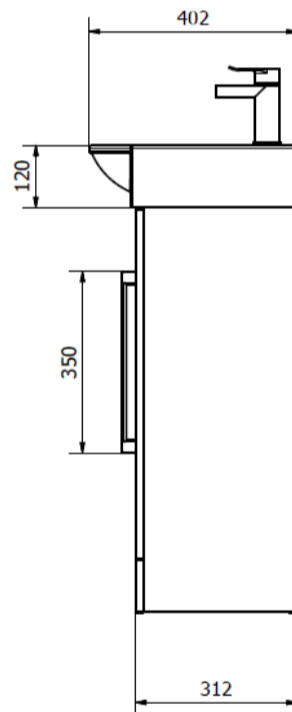

Additional Extras You May Also Like...

DUK001 Dunk Mono Basin Mixer - With Waste

Guarantee:

Care must be taken on installation to avoid damage, we provide a lifetime guarantee against faulty workmanship or materials (excluding serviceable parts) providing they have been installed, cared for and used in line with our instructions.