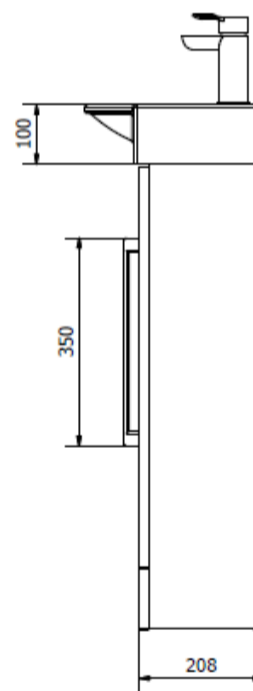

Additional Extras You May Also Like...

MBW02 Unslotted Moon basin Waste

Guarantee:

Care must be taken on installation to avoid damage, we provide a lifetime guarantee against faulty workmanship or materials (excluding serviceable parts) providing they have been installed, cared for and used in line with our instructions.