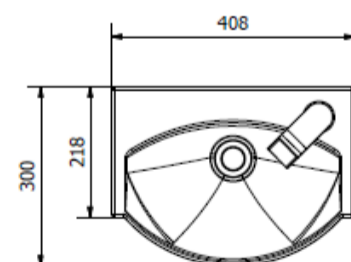

Additional Extras You May Also Like...

MBW02 Unslotted Moon basin Waste

Guarantee:

Care must be taken on installation to avoid damage, we provide a lifetime guarantee against faulty workmanship or materials (excluding serviceable parts) providing they have been installed, cared for and used in line with our instructions.