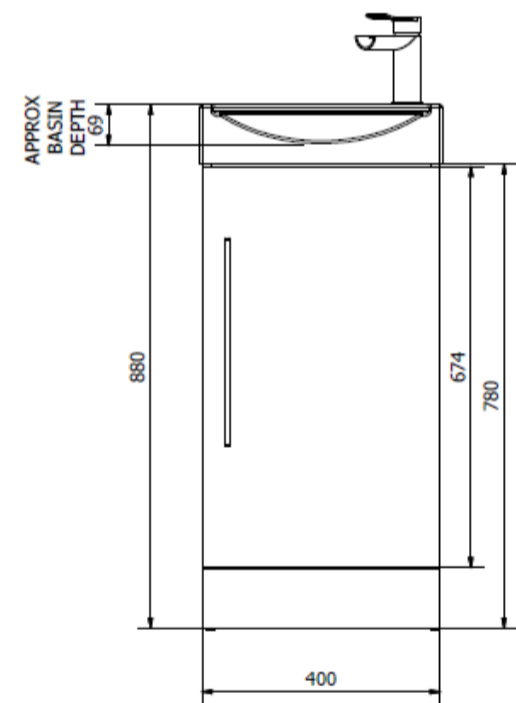

Additional Extras You May Also Like...

MBW02 Unslotted Moon basin Waste

Guarantee:

Care must be taken on installation to avoid damage, we provide a lifetime guarantee against faulty workmanship or materials (excluding serviceable parts) providing they have been installed, cared for and used in line with our instructions.