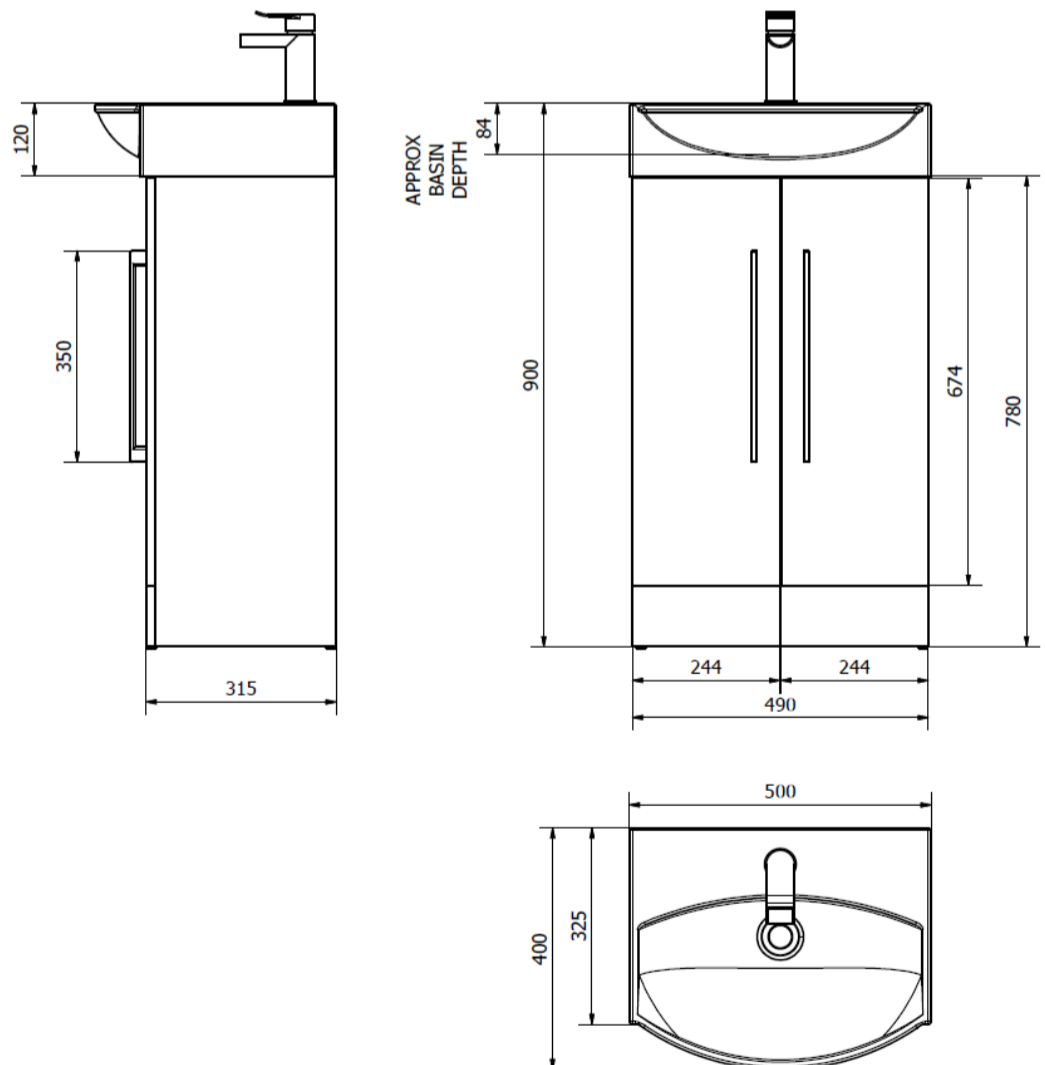

Additional Extras You May Also Like...

DUK001 Dunk Mono Basin Mixer - With Waste

Guarantee:

Care must be taken on installation to avoid damage, we provide a lifetime guarantee against faulty workmanship or materials (excluding serviceable parts) providing they have been installed, cared for and used in line with our instructions.