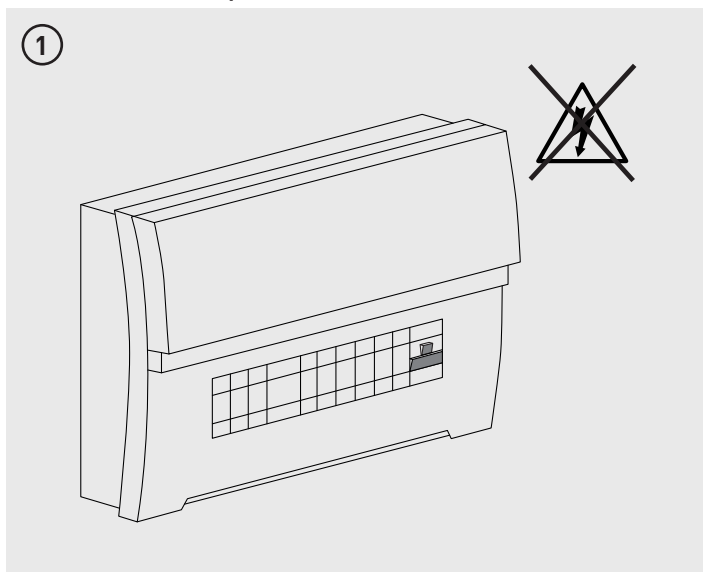

ECO DECORATIVE EXTERIOR OVAL LED BULKHEAD

Part Code	Power Source / Frequency	Luminaire Lumens	Wattage
EBE010S40	220-240V AC - 50/60Hz	700lm	10W

ACCESSORIES:

X2 Black/White Rim

x2

x2

Tech Help Line

UK - **0330 0249 279**
 Non UK - **+44 (0)1952 238 100**
 Supplied by LUCECO
 Stafford Park 1, Telford, Shropshire,
 England, TF3 3BD