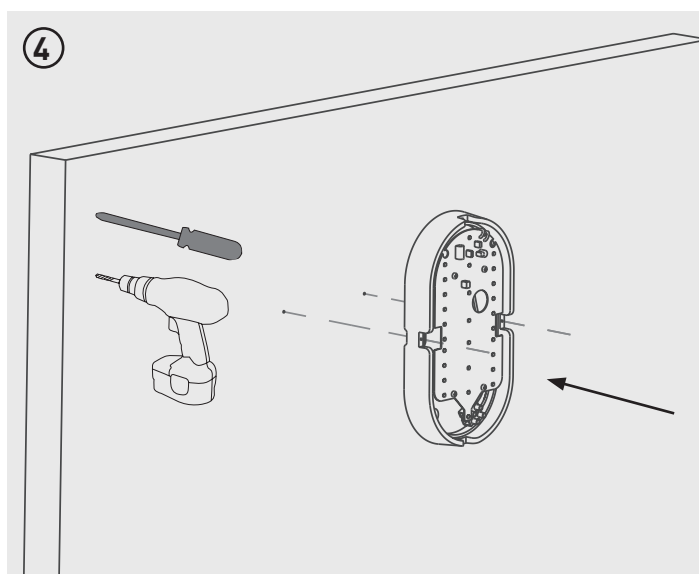

ECO DECORATIVE EXTERIOR OVAL LED BULKHEAD

Part Code	Power Source / Frequency	Luminaire Lumens	Wattage
EBE010S40	220-240V AC - 50/60Hz	700lm	10W

ACCESSORIES:

X2 Black/White Rim

x2

x2

Tech Help Line

UK - **0330 0249 279**
 Non UK - **+44 (0)1952 238 100**
 Supplied by LUCECO
 Stafford Park 1, Telford, Shropshire,
 England, TF3 3BD