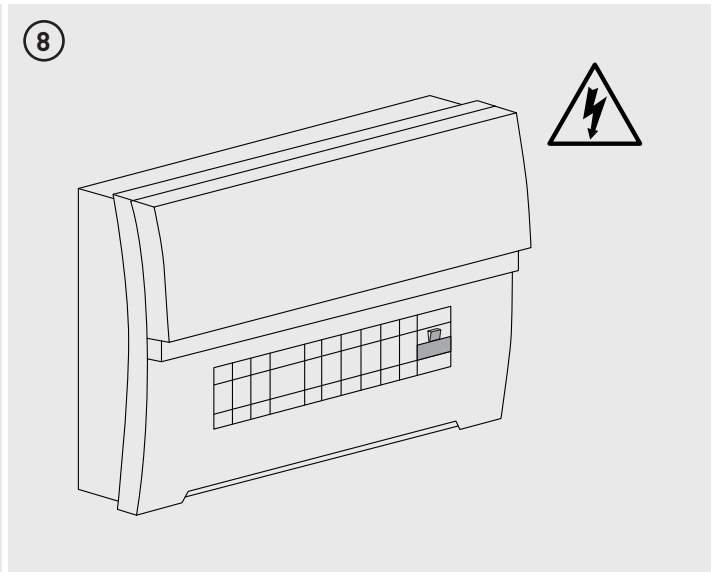

ECO DECORATIVE EXTERIOR OVAL LED BULKHEAD

Part Code	Power Source / Frequency	Luminaire Lumens	Wattage
EBE010S40	220-240V AC - 50/60Hz	700lm	10W

ACCESSORIES:

X2 Black/White Rim

x2

x2

Tech Help Line

UK - **0330 0249 279**
 Non UK - **+44 (0)1952 238 100**
 Supplied by LUCECO
 Stafford Park 1, Telford, Shropshire,
 England, TF3 3BD