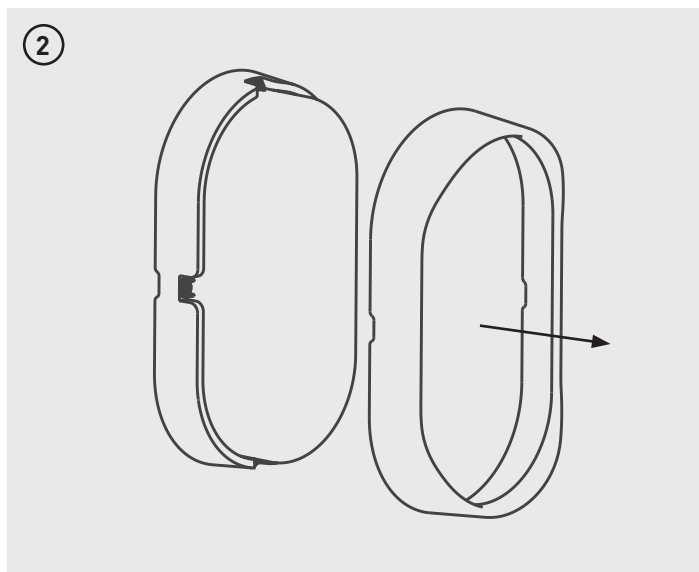

ECO DECORATIVE EXTERIOR OVAL LED BULKHEAD

Part Code	Power Source / Frequency	Luminaire Lumens	Wattage
EBE010S40	220-240V AC - 50/60Hz	700lm	10W

ACCESSORIES:

X2 Black/White Rim

x2

x2

Tech Help Line

UK - **0330 0249 279**
 Non UK - **+44 (0)1952 238 100**
 Supplied by LUCECO
 Stafford Park 1, Telford, Shropshire,
 England, TF3 3BD