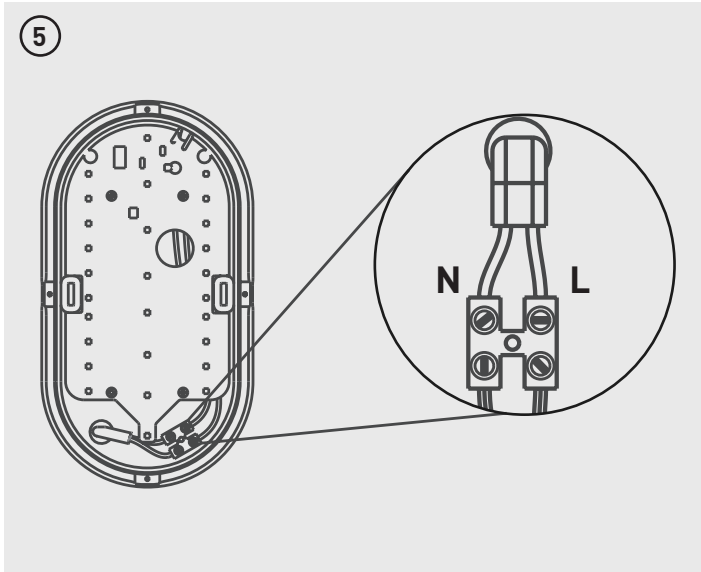

ECO DECORATIVE EXTERIOR OVAL LED BULKHEAD

Part Code	Power Source / Frequency	Luminaire Lumens	Wattage
EBE010S40	220-240V AC - 50/60Hz	700lm	10W

ACCESSORIES:

X2 Black/White Rim

x2

x2

Tech Help Line

UK - **0330 0249 279**
 Non UK - **+44 (0)1952 238 100**
 Supplied by LUCECO
 Stafford Park 1, Telford, Shropshire,
 England, TF3 3BD