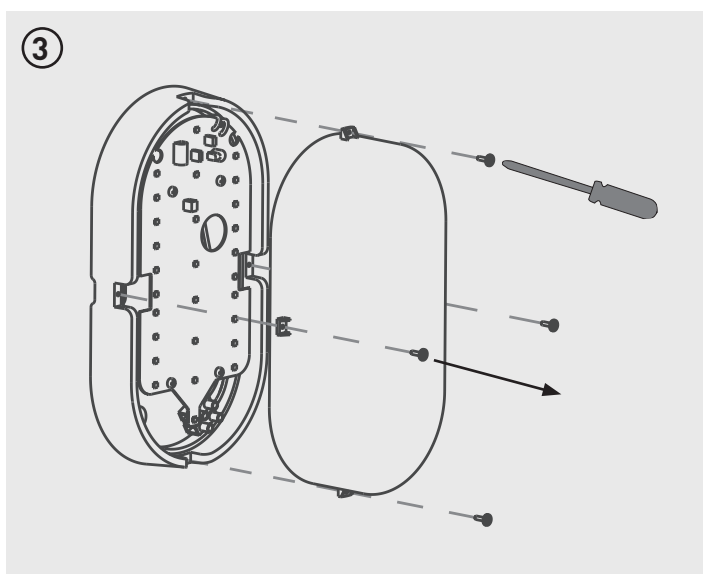

ECO DECORATIVE EXTERIOR OVAL LED BULKHEAD

Part Code	Power Source / Frequency	Luminaire Lumens	Wattage
EBE010S40	220-240V AC - 50/60Hz	700lm	10W

ACCESSORIES:

X2 Black/White Rim

x2

x2

Tech Help Line

UK - **0330 0249 279**
 Non UK - **+44 (0)1952 238 100**
 Supplied by LUCECO
 Stafford Park 1, Telford, Shropshire,
 England, TF3 3BD