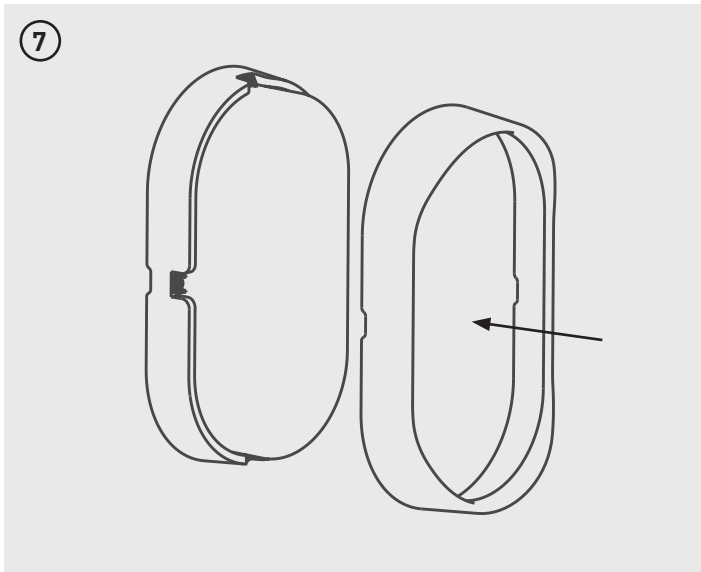

ECO DECORATIVE EXTERIOR OVAL LED BULKHEAD

Part Code	Power Source / Frequency	Luminaire Lumens	Wattage
EBE010S40	220-240V AC - 50/60Hz	700lm	10W

ACCESSORIES:

X2 Black/White Rim

x2

x2

Tech Help Line

UK - **0330 0249 279**
 Non UK - **+44 (0)1952 238 100**
 Supplied by LUCECO
 Stafford Park 1, Telford, Shropshire,
 England, TF3 3BD