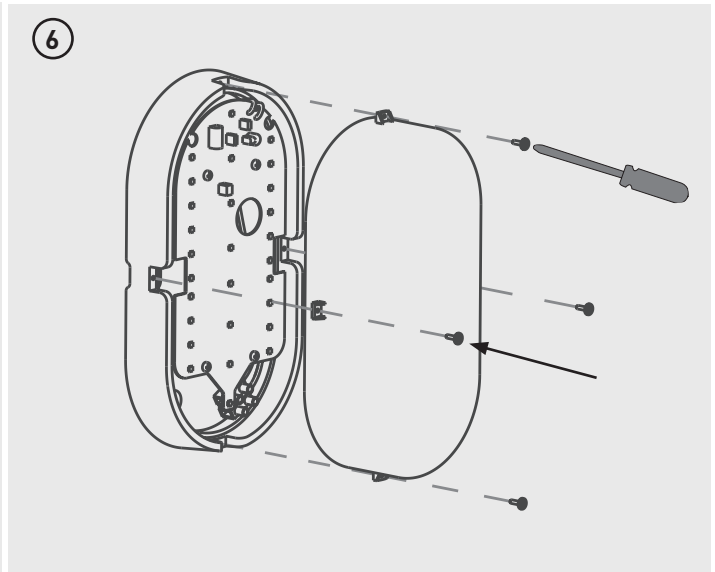

ECO DECORATIVE EXTERIOR OVAL LED BULKHEAD

Part Code	Power Source / Frequency	Luminaire Lumens	Wattage
EBE010S40	220-240V AC - 50/60Hz	700lm	10W

ACCESSORIES:

X2 Black/White Rim

x2

x2

Tech Help Line

UK - **0330 0249 279**
 Non UK - **+44 (0)1952 238 100**
 Supplied by LUCECO
 Stafford Park 1, Telford, Shropshire,
 England, TF3 3BD