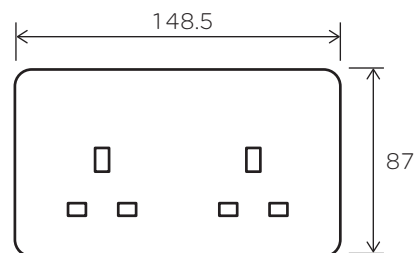

Configuration, packaging type and stock availability

Finishes	Inserts	Packaging option	Stock availability
Stainless Steel (SS)	White	Standard box	MTS
	White	Shelf ready box & display packaged	MTS
Black	Black	Standard box	MTS
	Black	Shelf ready box & display packaged	MTS
Polished Chrome (PC)	White	Standard box	MTS
	White	Shelf ready box & display packaged	MTS
Black	Black	Standard box	MTS
	Black	-	-
Satin Brass (SB)	White	Standard box	MTO
	White	-	-
Black	Black	Standard box	MTS
	Black	Shelf ready box & display packaged	MTS
Mocha Bronze (MB)	White	-	-
	White	-	-
Black	Black	Standard box	MTS
	Black	Shelf ready box & display packaged	MTS
Painted White (PW)	White	Standard box	MTO
	White	-	-
Black	Black	-	-
	Black	-	-
Polished Brass (PB)	White	Standard box	MTO
	White	-	-
Black	Black	Standard box	MTO
	Black	-	-
Light Copper (LC)	White	Standard box	MTO
	White	-	-
Black	Black	-	-
	Black	-	-

MTO = made to order
MTS = made to stock