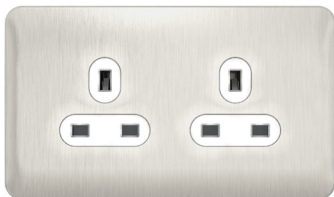

Technical: wiring accessories

Lisse Screwless Deco

13A unswitched socket outlets

GGBL3060WSS

Description

A high quality range of unswitched socket outlets designed for both residential and commercial installations. This family of products benefits from all of the design features of the Lisse Screwless Deco range such as time and space saving solutions, as well as a comprehensive array of installation-friendly aspects.

Fully manufactured in accordance with latest British & International Standards and third party certified. All 2 gang socket outlets include twin earth terminals as standard, enabling high integrity earthing.

Features & benefits

- Large plate footprint provides extra strength and reduces the need for additional decorating.
- 7mm raised edge offers easy installation for new buildings and retrofits.
- Minimum back projection frees up space in the back box for cabling.
- One and two gang spacers available for added installation depth.
- Backed out and captive screw terminals to allow for positive drive and speed of installation.
- In-line, angled terminals for easier cabling access.
- Twin earth terminals on all 2 gang 13A socket outlets, for high integrity earthing.
- Cable markings on all products with a moulded template to check the stripped wire length.
- Light grey back moulding colour for easier terminal identification.
- Square caged terminals with generous cable capacity.

Technical specifications	
Voltage rating:	240V
Current rating:	13A
Terminal capacity: (no. of cores to each terminal hole)	2.5mm² 5 4.0mm² 3 6.0mm² 2 10mm² 1 16mm² 1
Dimensions:	87 x 148.5mm
Operating temperature:	-5°C to 40°C *Average value over 24h not exceeding 25°C
Mounting box depth:	Min. 25mm
Fixing screws:	M3.5 x 25mm
Standard of compliance:	BS 1363