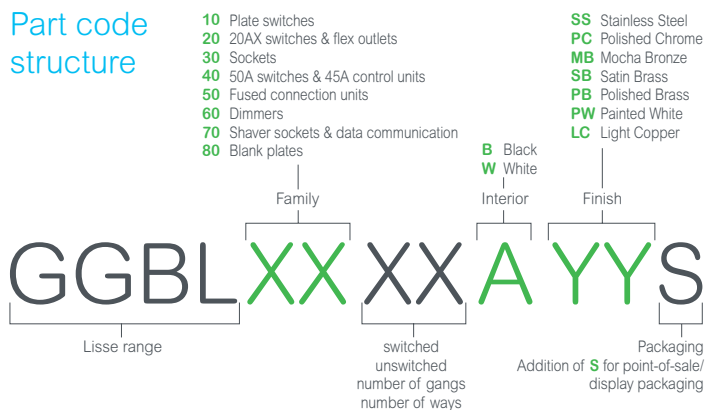

Technical: wiring accessories

Lisse Screwless Deco

13A unswitched socket outlets

Part code structure

Range

13A unswitched socket outlets	
GGBL3060AYYS	Unswitched socket - 2 gang - 13A

Steel mounting boxes	
SB252	2 gang 25mm deep
SB352	2 gang 35mm deep

Dimensions

2 gang