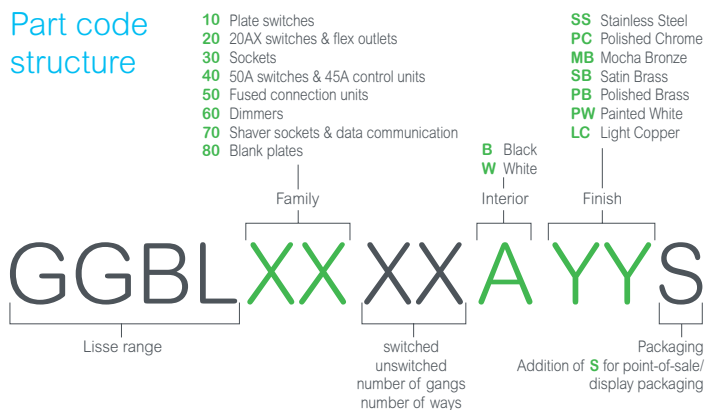

Fully manufactured in accordance with latest British & International Standards and third party certified.

Features & benefits

- Large plate footprint provides extra strength and reduces the need for additional decorating.
- 7mm raised edge offers easy installation for new buildings and retrofits.
- LED indicator.
- Minimum back projection frees up space in the back box for cabling.
- Backed out and captive screw terminals to allow for positive drive and speed of installation.
- Cable markings on all products with a moulded template to check the stripped wire length.
- Light grey back moulding colour for easier terminal identification.
- Square caged terminals with generous cable capacity.

Technical specifications	
	20AX DP switches
Voltage rating:	240V
Current rating:	20AX DP
Terminal capacity: (no. of cores to each terminal hole)	1.5mm ² 5 2.5mm ² 3 4.0mm ² 2 6.0mm ² 1
Dimensions:	87 x 87mm
Operating temperature:	Ambient temperatures not normally exceeding 25°C but occasionally reaching 35°C
Mounting box depth:	25mm
Fixing screws:	M3.5 x 25mm
Standard of compliance:	BS 60669-1

Technical: wiring accessories

Lisse Screwless Deco

20AX DP switches

Part code structure

Dimensions

1 gang

Range

20AX & 32A switches	
GGBL2010AYYS	Control switch - 1 gang - 20AX DP
GGBL2011AYY(S)	Control switch - 1 gang LED indicator - 20AX DP
GGBL2014WHAYY	Control switch - 'Water Heater' - 1 gang flex outlet & LED indicator - 20AX DP