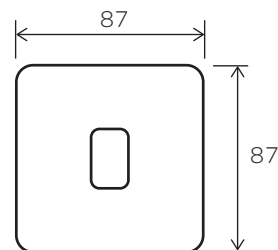

Technical specifications	
	20AX DP switches
Voltage rating:	240V
Current rating:	20AX DP
Terminal capacity: (no. of cores to each terminal hole)	1.5mm ² 5 2.5mm ² 3 4.0mm ² 2 6.0mm ² 1
Dimensions:	87 x 87mm
Operating temperature:	Ambient temperatures not normally exceeding 25°C but occasionally reaching 35°C
Mounting box depth:	25mm
Fixing screws:	M3.5 x 25mm
Standard of compliance:	BS 60669-1

Technical: wiring accessories

Lisse Screwless Deco

20AX DP switches

Part code structure

Dimensions

1 gang

Range

20AX & 32A switches	
GGBL2010AYYS	Control switch - 1 gang - 20AX DP
GGBL2011AYY(S)	Control switch - 1 gang LED indicator - 20AX DP
GGBL2014WHAYY	Control switch - 'Water Heater' - 1 gang flex outlet & LED indicator - 20AX DP

Steel mounting boxes	
SB251	1 gang 25mm deep

Configuration, packaging type and stock availability

Finishes	Inserts	Packaging option	Stock availability
Stainless Steel (SS)	White	Standard box	MTS
		Shelf ready box & display packaged	MTS
	Black	Standard box	MTS
		Shelf ready box & display packaged	MTS
Polished Chrome (PC)	White	Standard box	MTS
		Shelf ready box & display packaged	MTS
	Black	Standard box	MTS
		-	-
Satin Brass (SB)	White	Standard box	MTO
		-	-
	Black	Standard box	MTS
		Shelf ready box & display packaged	MTS
Mocha Bronze (MB)	White	-	-
		-	-
	Black	Standard box	MTS
		Shelf ready box & display packaged	MTS
Painted White (PW)	White	Standard box	MTO
		-	-
	Black	-	-
		-	-
Polished Brass (PB)	White	Standard box	MTO
		-	-
	Black	Standard box	MTO
		-	-
Light Copper (LC)	White	Standard box	MTO
		-	-
	Black	-	-
		-	-