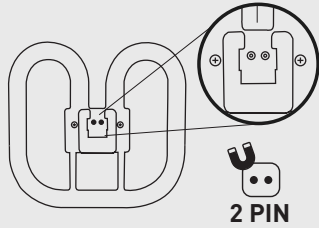

RETROFIT LED 2D LAMP

IMPORTANT: Before connecting lamp, check below installation guide to confirm installing the correct equivalent lamp for existing fitting.

DO NOT INSTALL BEFORE CONFIRMING THE CORRECT LAMP AS THIS CAN CAUSE PREMATURE LAMP FAILURE.

STEP 1:

EXISTING SET
HOW MANY
PINS?

STEP 2: If your fitting has a starter, you require a 2 pin magnetic lamp. Replace the LED starter and then fit lamp from below table. (Choose correct wattage equivalent).