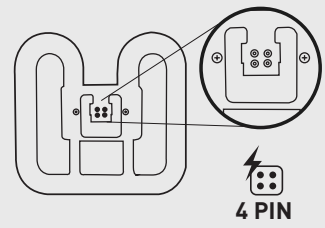

RETROFIT LED 2D LAMP

IMPORTANT: Before connecting lamp, check below installation guide to confirm installing the correct equivalent lamp for existing fitting.

DO NOT INSTALL BEFORE CONFIRMING THE CORRECT LAMP AS THIS CAN CAUSE PREMATURE LAMP FAILURE.

STEP 1:

EXISTING SET
HOW MANY
PINS?

STEP 2: If your fitting has a starter, you require a 2 pin magnetic lamp. Replace the LED starter and then fit lamp from below table. (Choose correct wattage equivalent).