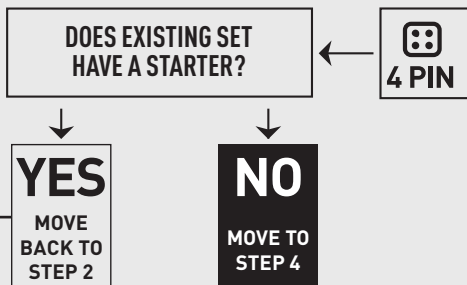

a. Turn off power.

b. Remove old starter from light fitting.

c. Insert new LED starter.

d. Turn on power.

STEP 3:

STEP 4: If your fitting has NO starter, you require a 4 pin electronic lamp from the below table. (Choose correct wattage equivalent).