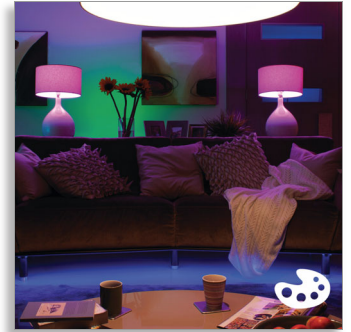

Philips Hue White and
color ambiance
Starter kit E27

3 x E27 bulb

Bridge included
Dimmer switch included
White and colored light

8718696728796

Limitless possibilities

for extraordinary experiences

The Philips Hue white and color ambiance contains 3 bulbs, a bridge and a switch. It can transform your lighting into an extraordinary experience with colored and white light.

Sync lights to your music, TV and games for immersive effects.

Limitless possibilities

- Be creative with 16 million colors
- Sync lights with music and movies
- Light up your gaming

Light for your moments

- Wake up and go to sleep naturally
- Create your ambiance with warm white to cool daylight
- Relax, read, concentrate and energize with light recipes

Easy control and comfort

- Smart control, home and away
- Set timers for your convenience
- Installation free dimming
- Control it your way
- Control via the included Philips Hue wireless dimmer switch

Create your ambiance

Set the right ambiance for any moment and decorate your home with warm to cool white light. Enjoy different styles throughout the year, no matter if it's the crisp white light reminding you of a spring breeze, the warm white light of a summer sun, or the ice cool daylight of winter.