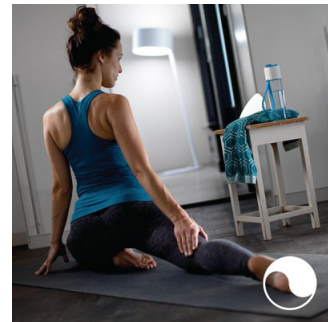

Light for your daily routines

Light influences our mood and behavior. Philips Hue can help you to customize your daily routines into moments you can enjoy. Skip your morning coffee and get ready for the day with cool, bright white daylight that helps to energize your body and mind. Stay focussed with finely tuned bright white light. Or put your feet up and relax with a soft glow of white light for the perfect end of the day.