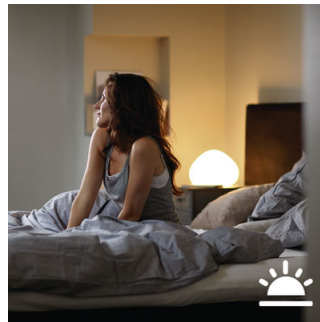

- Wake up and go to sleep naturally
- Create your ambiance with warm white to cool daylight
- Relax, read, concentrate and energize with light recipes

Easy control and comfort

- Smart control, home and away
- Set timers for your convenience
- Installation free dimming
- Control it your way
- Control via the included Philips Hue wireless dimmer switch

Sync with music and movies

Extend your TV viewing experience to the whole room or sync light to your favorite music and see how light reacts to the rhythm. Download the third party apps and discover the amazing things you can do with Philips Hue.

Light up your gaming

Lift your gaming experience to the next level. Download the third party apps and discover the amazing things you can do with Philips Hue.

Wake up and go to sleep

Philips Hue will help get you out of bed the way you like it, helping you start your day feeling refreshed. The light brightness increases gradually mimicking the effect of sunrise and helps you wake up naturally, instead of being woken up by the loud sound of an alarm clock. Start your day, the right way. In the evening, the relaxing warm white light helps you to unwind, relax and prepare your body for a good night's sleep.