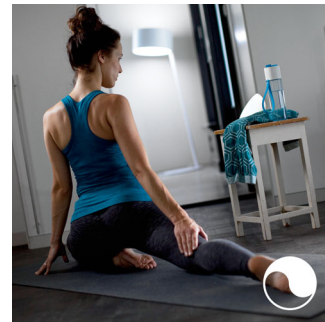

Light for your daily routines

Light influences our mood and behavior. Philips Hue can help you to customize your daily routines into moments you can enjoy. Skip your morning coffee and get ready for the day with cool, bright white daylight that helps to energize your body and mind. Stay focussed with finely tuned bright white light. Or put your feet up and relax with a soft glow of white light for the perfect end of the day.