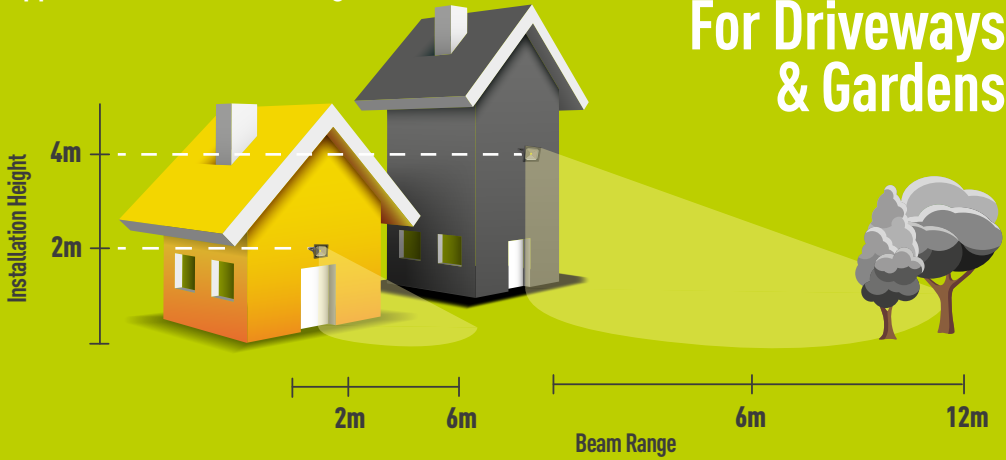

BEAM RANGE:
approx. 3 x Installation Height

**“Perfect
For Driveways
& Gardens”**