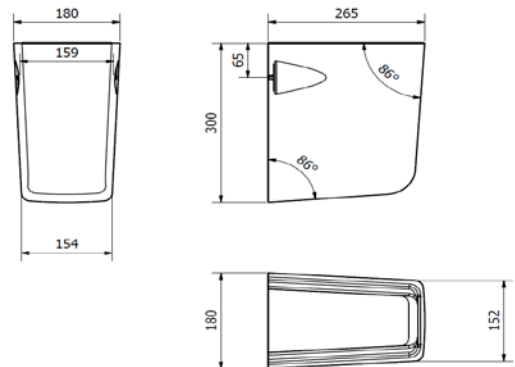

OPTIONS 600 550mm 1 TH BASIN, PED & SEMI-PED

ILLUSTRATION: OPTIONS 600 550 1 TH BASIN & PED
 OPTIONS 600 550 1 TH BASIN & SEMI-PED

CODE: 550 1 TH BASIN - POT085OP
 PEDESTAL - POT453SE
 SEMI-PED - POT454SE

COLOUR: WHITE

WEIGHT:	BASIN	PED	SEMI- PED
NET:	17.0 KG	10.0 KG	7.0 KG
GROSS:	18.0 KG	10.5 KG	8.0 KG
STANDARDS:	BS EN 14688 BS EN 31 BS 3402		

NOTES:
 VITREOUS CHINA
 1 TAP HOLE

BASIN & PED

SEMI - PED

BOX SIZES :- BASIN = 570 X 430 X 210 mm, PED = 200 X 180 X 740, SEMI PED = 330 X 265 X 220