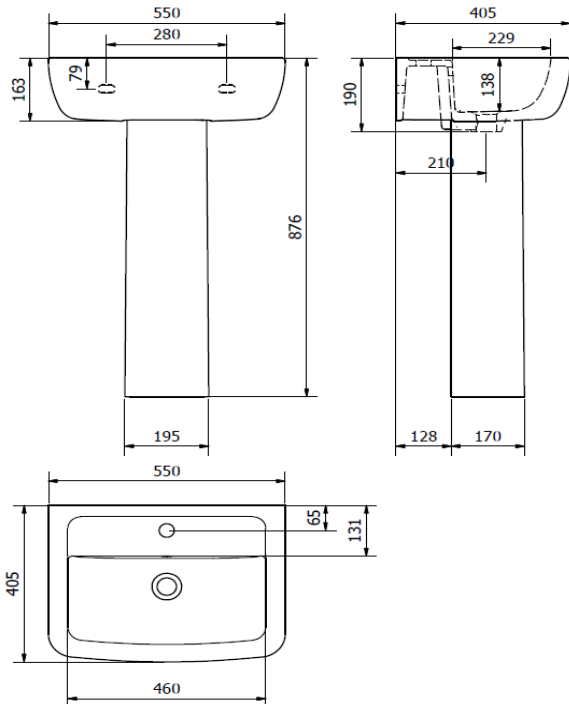

OPTIONS 600 550mm 1 TH BASIN, PED & SEMI-PED

ILLUSTRATION: OPTIONS 600 550 1 TH BASIN & PED
 OPTIONS 600 550 1 TH BASIN & SEMI-PED

CODE: 550 1 TH BASIN - POT085OP
 PEDESTAL - POT453SE
 SEMI-PED - POT454SE

COLOUR: WHITE

WEIGHT:	BASIN	PED	SEMI- PED
NET:	17.0 KG	10.0 KG	7.0 KG
GROSS:	18.0 KG	10.5 KG	8.0 KG
STANDARDS:	BS EN 14688 BS EN 31 BS 3402		

NOTES:
 VITREOUS CHINA
 1 TAP HOLE

BASIN & PED

SEMI - PED

BOX SIZES :- BASIN = 570 X 430 X 210 mm, PED = 200 X 180 X 740, SEMI PED = 330 X 265 X 220