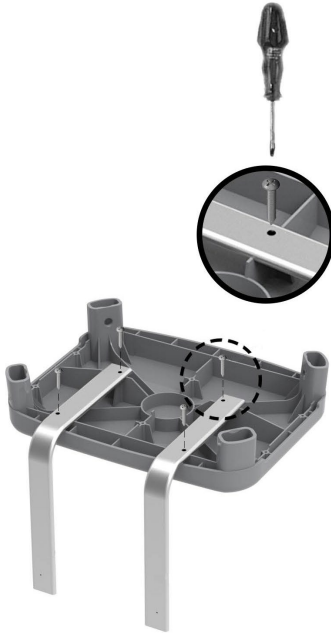

### Product Location

The adjustable seat must sit flat within the bathroom or within a shower tray.  
Curved surfaces of the bathtubs are not acceptable.

## Fitting Instruction

1. Flip the adjustable seat to reveal its underside.
2. Using the screws supplied secure the two aluminium frames into position on the underside of the seat. **DO NOT OVER TIGHTEN** - See Fig.1
3. Insert the seat legs into the housing by compressing the small pins - See Fig.2
4. The small pins will 'Click' into the housing securing the legs in position - See Fig.2
5. Once all four legs are secured, flip the seat into its usable position to fit the backrest - See Fig.3
6. Locate the backrest onto the aluminium frames and using the remaining screws supplied secure the backrest into position to complete the assembly - See Fig.3

Fig.1

Fig.2

Fig.3