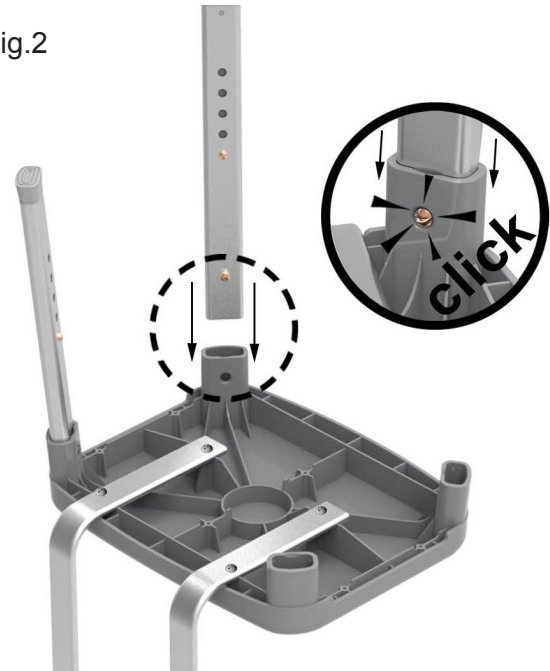

### Product Location

The adjustable seat must sit flat within the bathroom or within a shower tray.  
Curved surfaces of the bathtubs are not acceptable.

## Fitting Instruction

1. Flip the adjustable seat to reveal its underside.
2. Using the screws supplied secure the two aluminium frames into position on the underside of the seat. **DO NOT OVER TIGHTEN** - See Fig.1
3. Insert the seat legs into the housing by compressing the small pins - See Fig.2
4. The small pins will 'Click' into the housing securing the legs in position - See Fig.2
5. Once all four legs are secured, flip the seat into its usable position to fit the backrest - See Fig.3
6. Locate the backrest onto the aluminium frames and using the remaining screws supplied secure the backrest into position to complete the assembly - See Fig.3

Fig.1

Fig.2

Fig.3