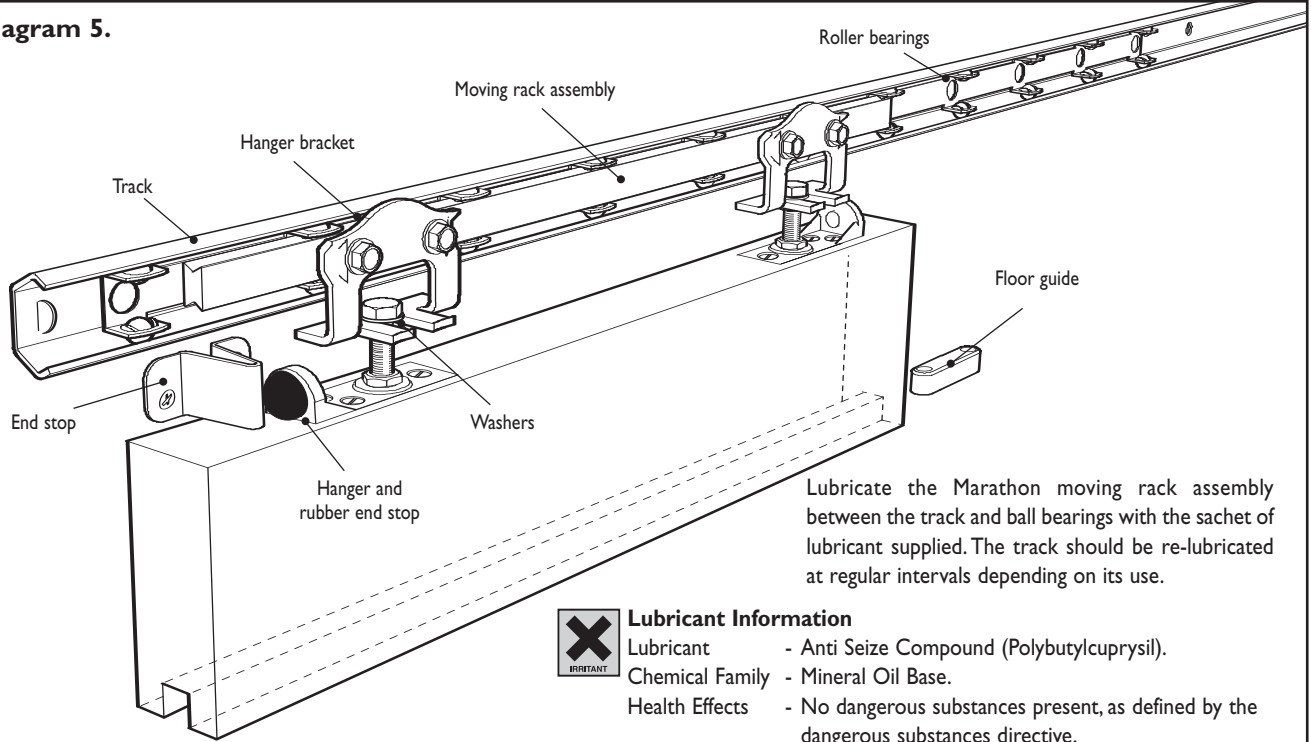

### WATCH THE INSTALLATION VIDEO

Visit: [www.pchenderson.com/marathon-installation](http://www.pchenderson.com/marathon-installation)

Or scan the QR code using your phone

**Diagram 4.**

**Diagram 5.**

Lubricate the Marathon moving rack assembly between the track and ball bearings with the sachet of lubricant supplied. The track should be re-lubricated at regular intervals depending on its use.