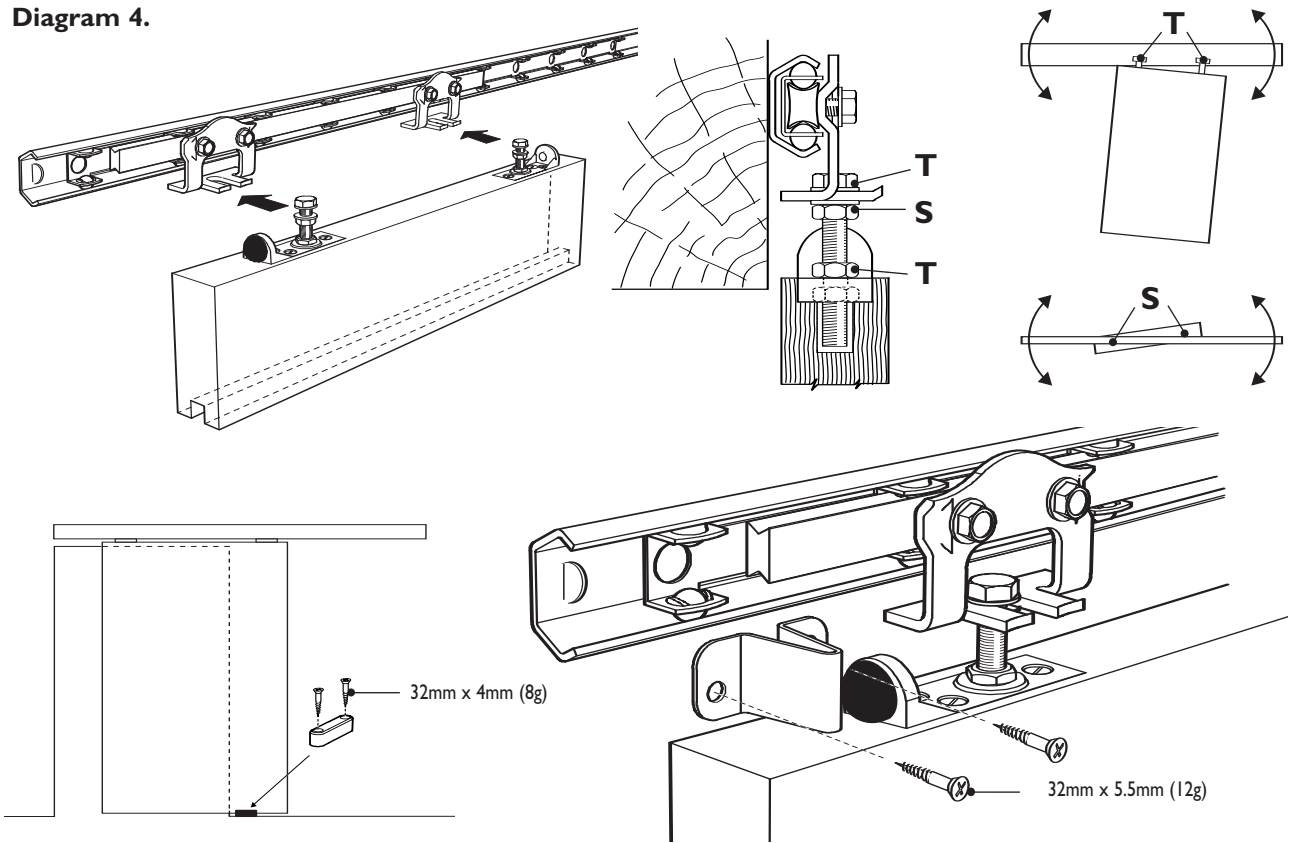

### WATCH THE INSTALLATION VIDEO

Visit: [www.pchenderson.com/marathon-installation](http://www.pchenderson.com/marathon-installation)

Or scan the QR code using your phone

**Diagram 4.**

**Diagram 5.**

Lubricate the Marathon moving rack assembly between the track and ball bearings with the sachet of lubricant supplied. The track should be re-lubricated at regular intervals depending on its use.