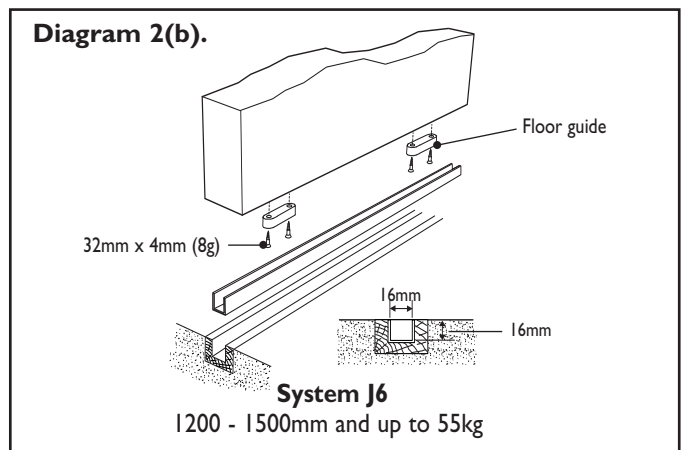

### WATCH THE INSTALLATION VIDEO

Visit: [www.pchenderson.com/marathon-installation](http://www.pchenderson.com/marathon-installation)

Or scan the QR code using your phone

**Diagram 4.**

**Diagram 5.**

Lubricate the Marathon moving rack assembly between the track and ball bearings with the sachet of lubricant supplied. The track should be re-lubricated at regular intervals depending on its use.