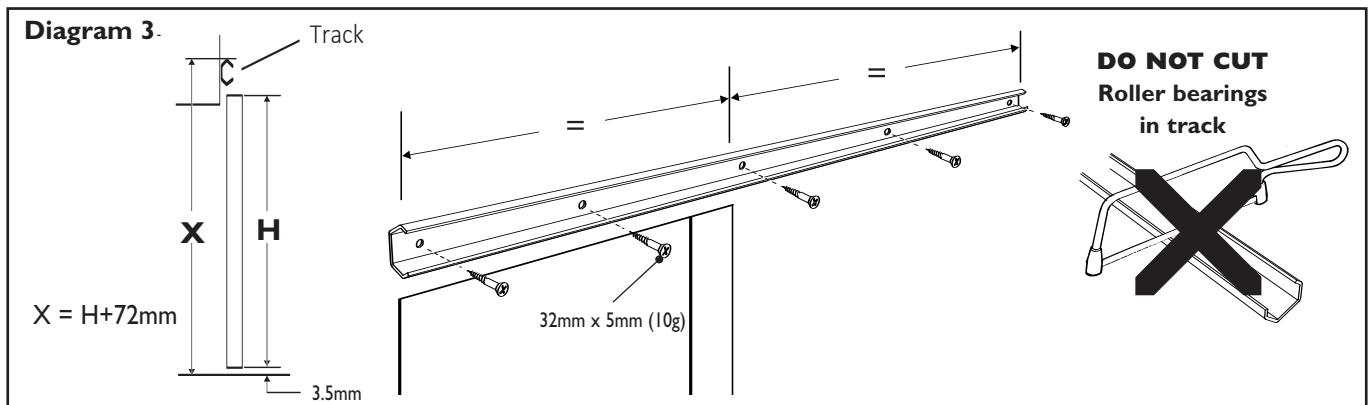

## FITTING INSTRUCTIONS - NOTICE DE POSE - MONTAGE HANDLEIDING - MONTAGEANLEITUNG ISTRUZIONI DI MONTAGGIO - INSTUCCIONES DE MONTAJE

**Warranty.** This product is covered by a 10 year manufacturer's warranty. Please see the P C Henderson website for terms and conditions.

### WATCH THE INSTALLATION VIDEO

Visit: [www.pchenderson.com/marathon-installation](http://www.pchenderson.com/marathon-installation)

Or scan the QR code using your phone

**Diagram 4.**

**Diagram 5.**

Lubricate the Marathon moving rack assembly between the track and ball bearings with the sachet of lubricant supplied. The track should be re-lubricated at regular intervals depending on its use.