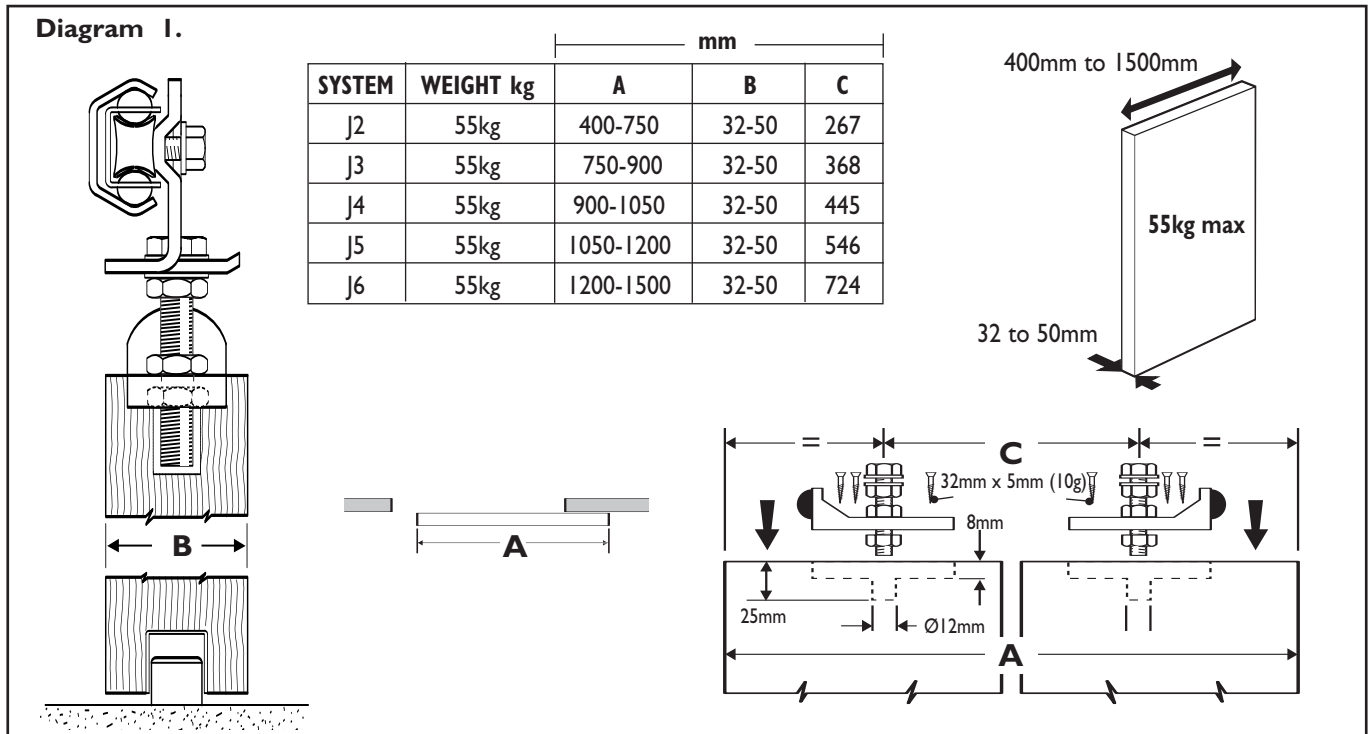

### WATCH THE INSTALLATION VIDEO

Visit: [www.pchenderson.com/marathon-installation](http://www.pchenderson.com/marathon-installation)

Or scan the QR code using your phone

**Diagram 4.**

**Diagram 5.**

Lubricate the Marathon moving rack assembly between the track and ball bearings with the sachet of lubricant supplied. The track should be re-lubricated at regular intervals depending on its use.