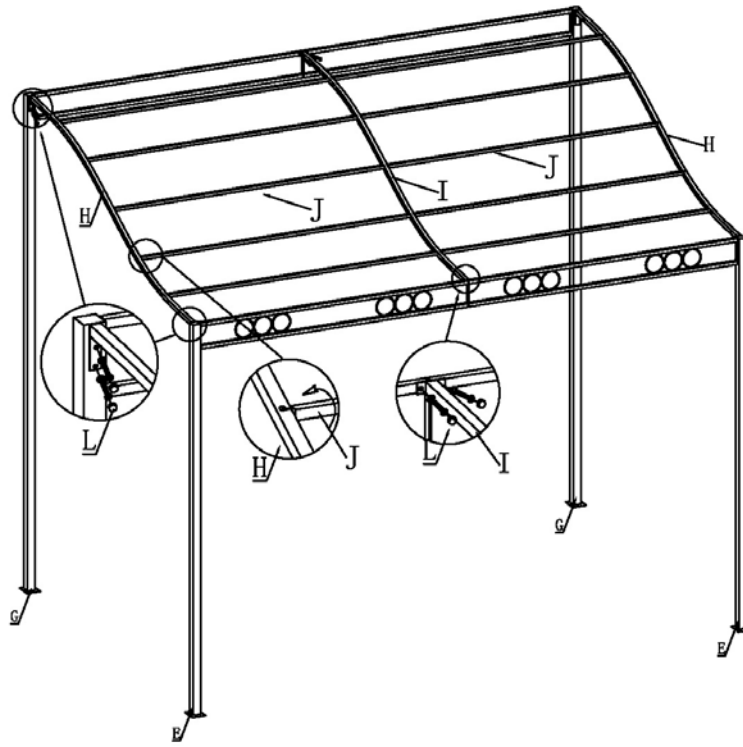

**4359- WALL MOUNTED GAZEBO**

A	1				
B	1				
C	1				
D	1				
E	2				
G	2				
H	2				
I	1				
J	8				
K	4		L	22	
M	8		N	4	
O	1		P	2	
Q	2			1	

The Gazebo is intended to provide shade from direct sunlight only and not protection from the harsher elements such as rain and wind. The fabric should always be removed in such conditions or when the item is not in use in case the weather should change for the worse.