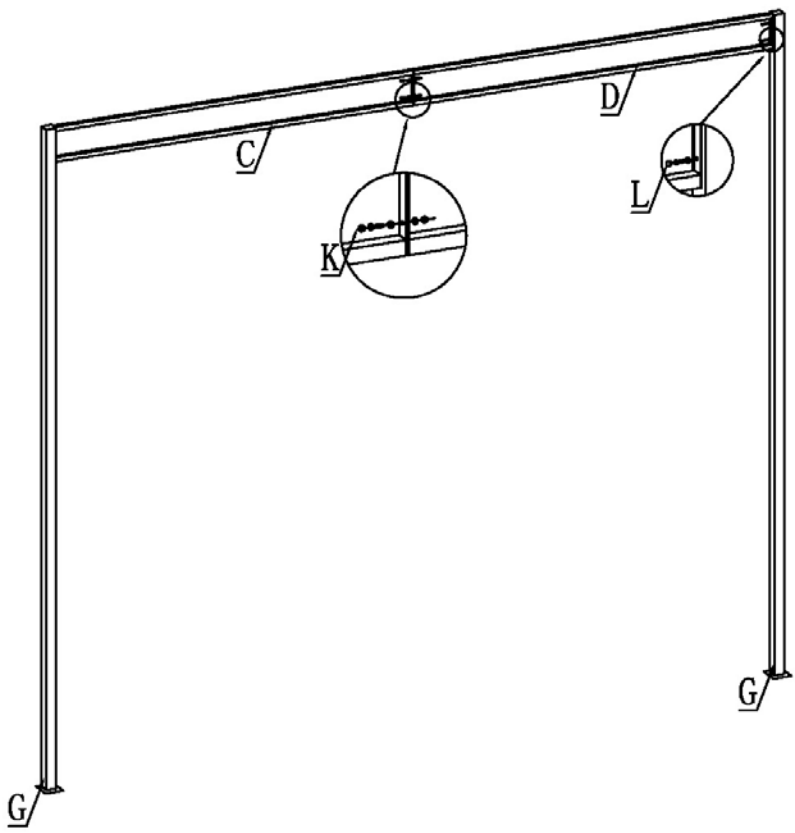

**4359- WALL MOUNTED GAZEBO**

A	1				
B	1				
C	1				
D	1				
E	2				
G	2				
H	2				
I	1				
J	8				
K	4		L	22	
M	8		N	4	
O	1		P	2	
Q	2			1	

The Gazebo is intended to provide shade from direct sunlight only and not protection from the harsher elements such as rain and wind. The fabric should always be removed in such conditions or when the item is not in use in case the weather should change for the worse.