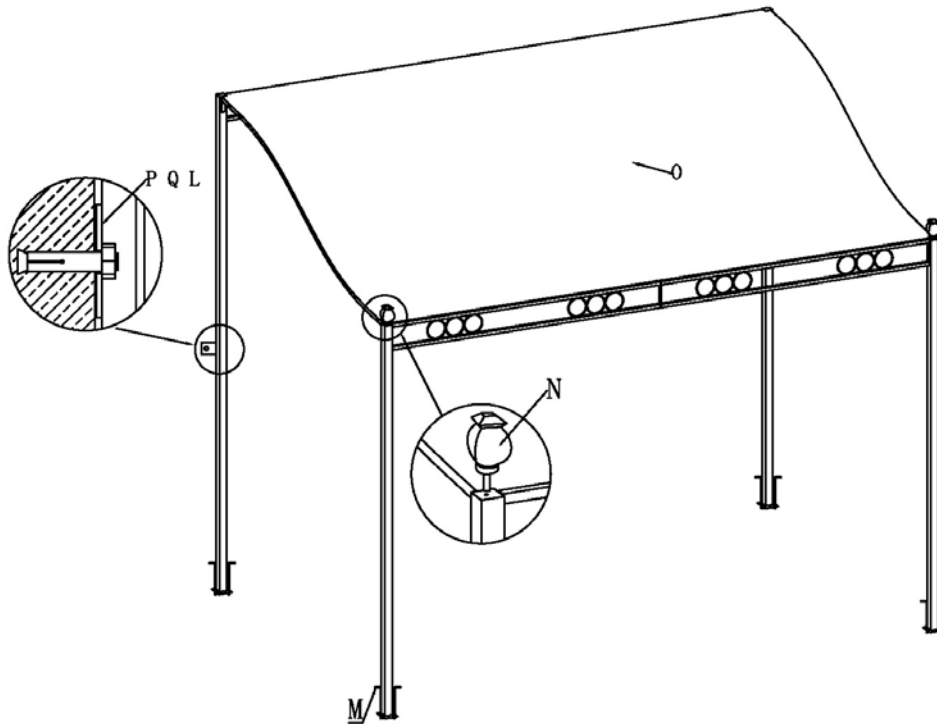

**4359- WALL MOUNTED GAZEBO**

A	1				
B	1				
C	1				
D	1				
E	2				
G	2				
H	2				
I	1				
J	8				
K	4		L	22	
M	8		N	4	
O	1		P	2	
Q	2			1	

The Gazebo is intended to provide shade from direct sunlight only and not protection from the harsher elements such as rain and wind. The fabric should always be removed in such conditions or when the item is not in use in case the weather should change for the worse.