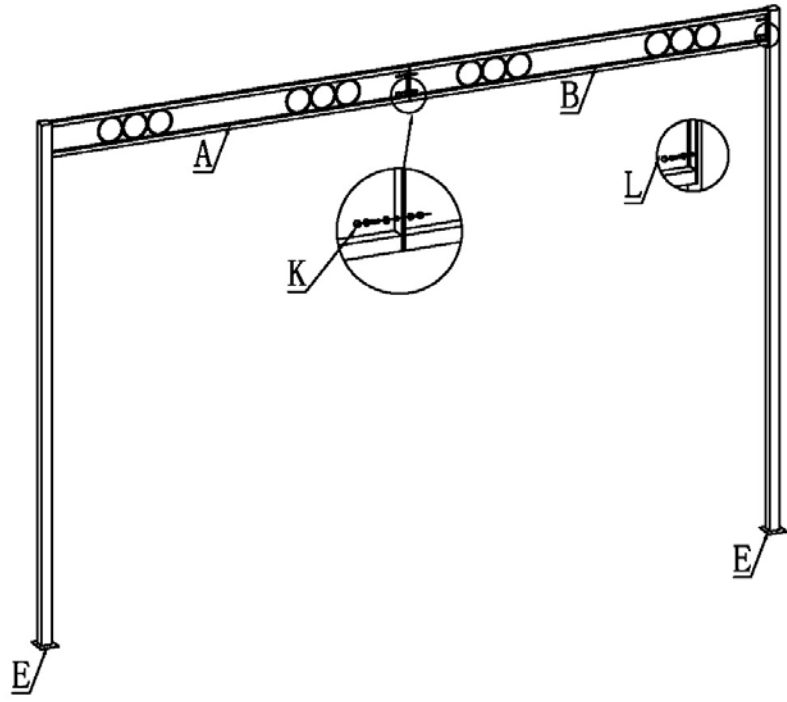

**4359- WALL MOUNTED GAZEBO**

A	1				
B	1				
C	1				
D	1				
E	2				
G	2				
H	2				
I	1				
J	8				
K	4		L	22	
M	8		N	4	
O	1		P	2	
Q	2			1	

The Gazebo is intended to provide shade from direct sunlight only and not protection from the harsher elements such as rain and wind. The fabric should always be removed in such conditions or when the item is not in use in case the weather should change for the worse.