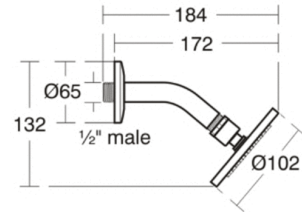

Article Number: B9436

IDEALRAIN S1 Rainshower

S1 Rainshower

Idealrain S1 rainshower fixed 100mm shower head with short angled arm

Key features & benefits

- Single function 100mm metal shower head
- Limescale resistant, rub clean nozzles
- High performance spray pattern
- Slim design
- REMOVABLE 12 LITRES PER MINUTE ECO FLOW REGULATOR