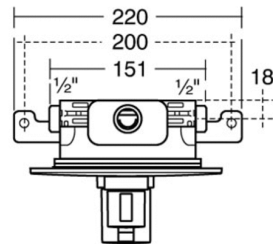

Article Number: A5878

CONCEPT

Easybox Slim Built In Thermostatic Shower...

Easybox Slim Built In Thermostatic Shower Mixer

Concept Easybox Slim built-in thermostatic shower mixer with square faceplate

Key features & benefits

- Thermostatic
- Designed to fit into a 43mm cavity wall
- Ceramic disc
- Temperature limit stop
- Safety stop
- Double sealing for superior water tightness
- Multiple fixing options