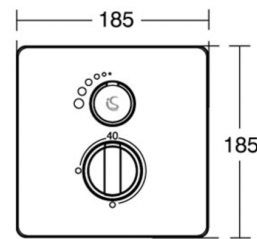

Article Number: A5878

CONCEPT

Easybox Slim Built In Thermostatic Shower...

Easybox Slim Built In Thermostatic Shower Mixer

Concept Easybox Slim built-in thermostatic shower mixer with square faceplate

Key features & benefits

- Thermostatic
- Designed to fit into a 43mm cavity wall
- Ceramic disc
- Temperature limit stop
- Safety stop
- Double sealing for superior water tightness
- Multiple fixing options