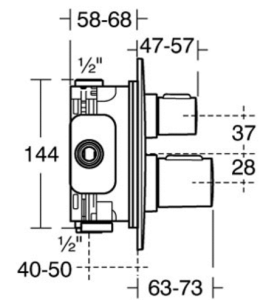

Article Number: A5878

CONCEPT

Easybox Slim Built In Thermostatic Shower...

Easybox Slim Built In Thermostatic Shower Mixer

Concept Easybox Slim built-in thermostatic shower mixer with square faceplate

Key features & benefits

- Thermostatic
- Designed to fit into a 43mm cavity wall
- Ceramic disc
- Temperature limit stop
- Safety stop
- Double sealing for superior water tightness
- Multiple fixing options