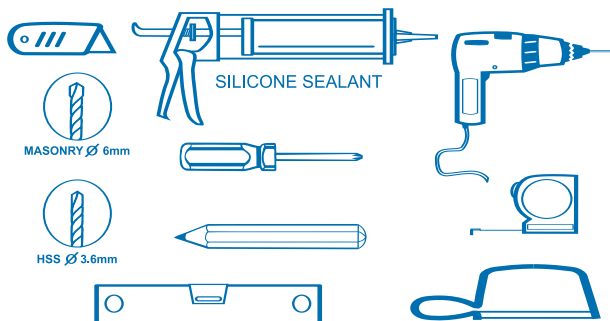

0870 241 6131

LINES OPEN: 8.30am - 5.00pm MONDAY - FRIDAY
STANDARD NATIONAL CALL CHARGE RATE
FROM BT LANDLINES