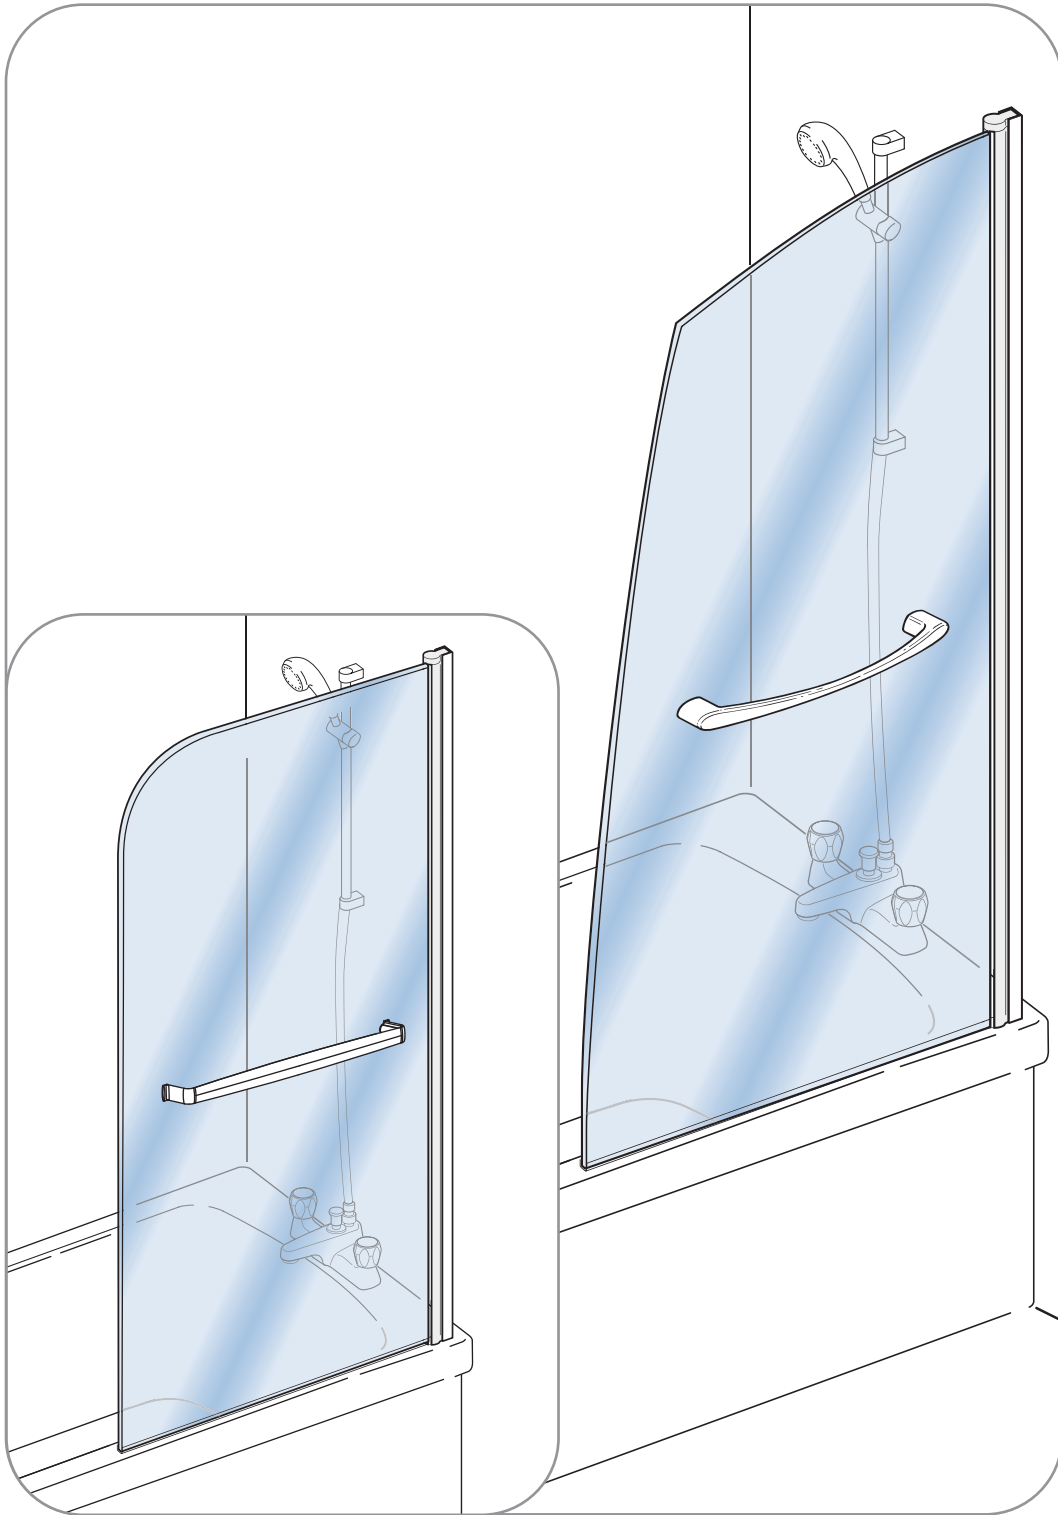

REF: PA14555
Issue No.: C
Date: 06/01/06

Bath Screen - With Towel Rail

PA14555

Step-by-Step Installation Guide

REF: PA14555
Issue No.: C
Date: 06/01/06

Bath Screen Components

FITTING INSTRUCTIONS APPLY TO BOTH BATH SCREENS SHOWN.

IMPORTANT : Always install shower screens to non-porous surfaces

0870 241 6131

LINES OPEN: 8.30am - 5.00pm MONDAY - FRIDAY
STANDARD NATIONAL CALL CHARGE RATE
FROM BT LANDLINES

How To Change The Hand Of The Bathscreen