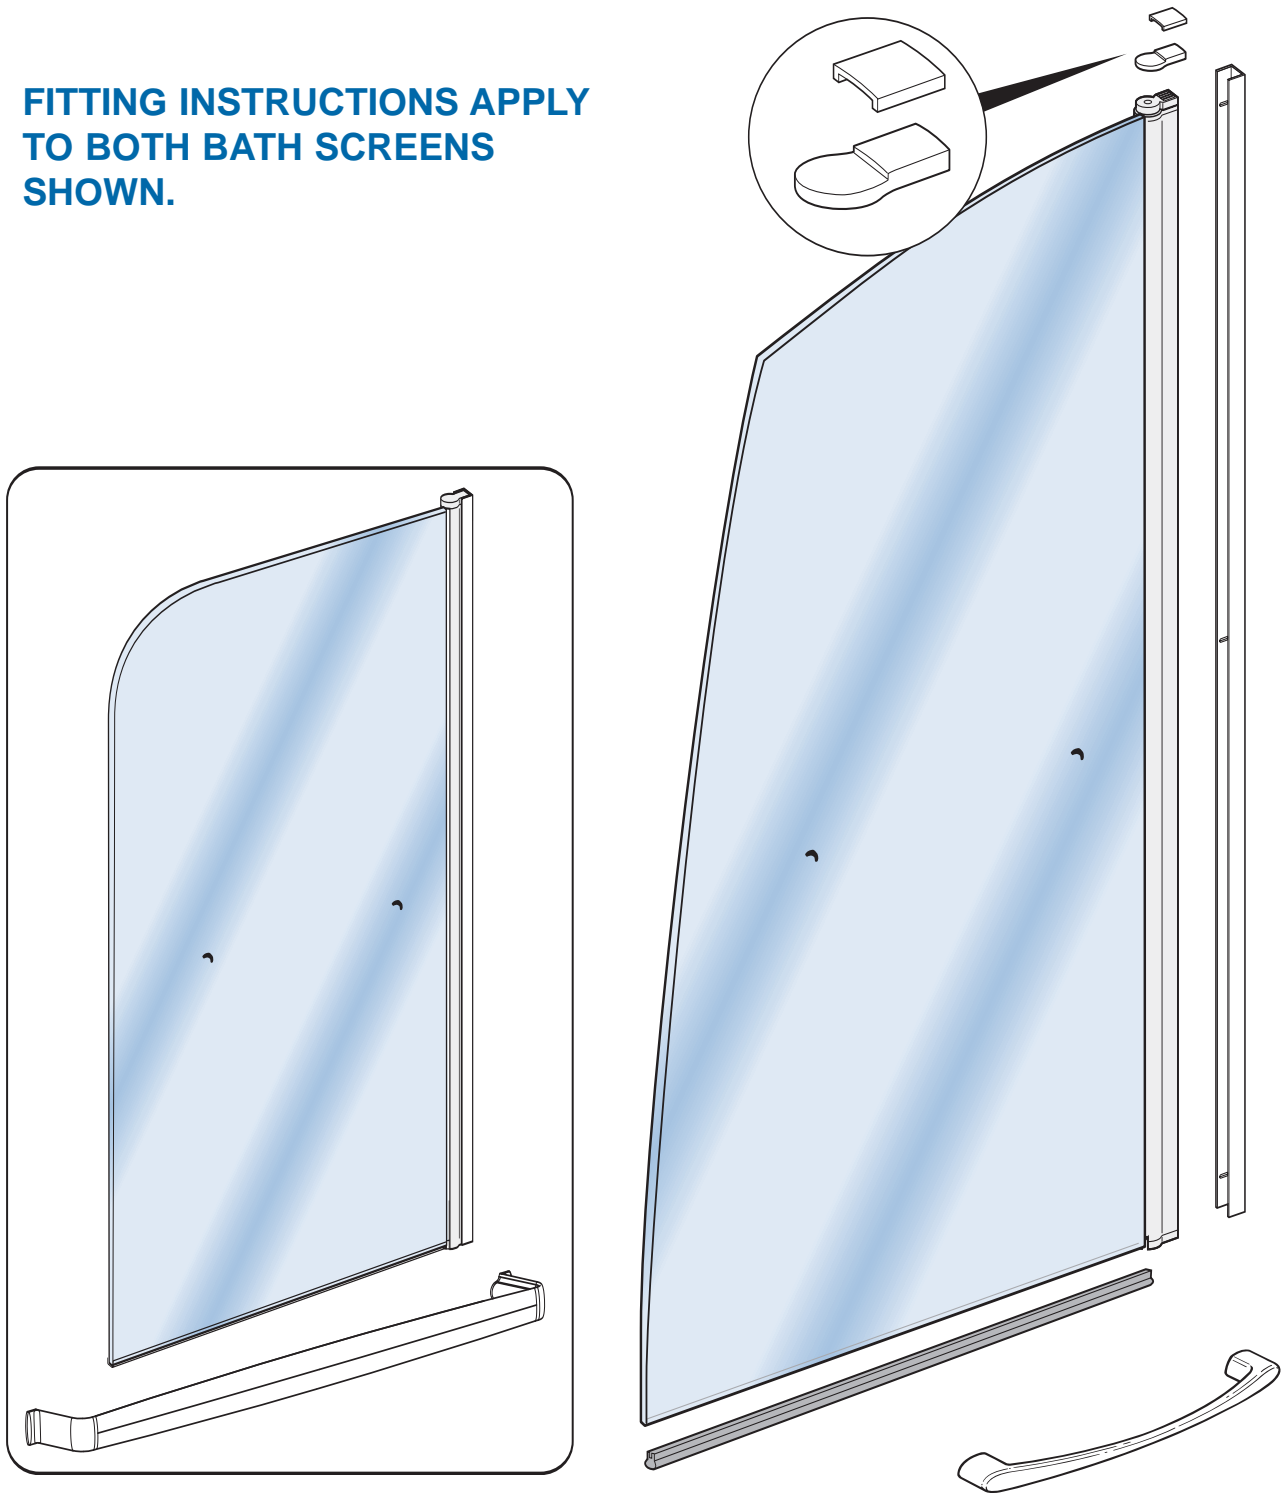

REF: PA14555
Issue No.: C
Date: 06/01/06

Bath Screen - With Towel Rail

PA14555

Step-by-Step Installation Guide

REF: PA14555
Issue No.: C
Date: 06/01/06

Bath Screen Components

FITTING INSTRUCTIONS APPLY TO BOTH BATH SCREENS SHOWN.