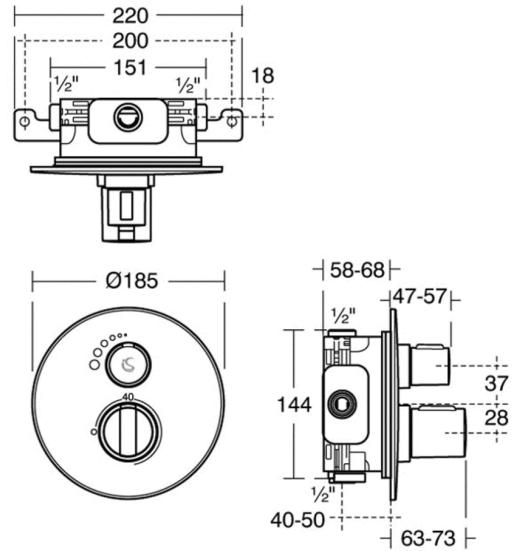

Article Number: A5877

CONCEPT

Easybox Slim Built In Thermostatic Shower...

Easybox Slim Built In Thermostatic Shower Mixer

Concept Easybox Slim built-in thermostatic shower mixer with circular faceplate

Key features & benefits

- Thermostatic
- Designed to fit into a 43mm cavity wall
- Ceramic disc
- Temperature limit stop
- Safety stop
- Double sealing for superior water tightness
- Multiple fixing options