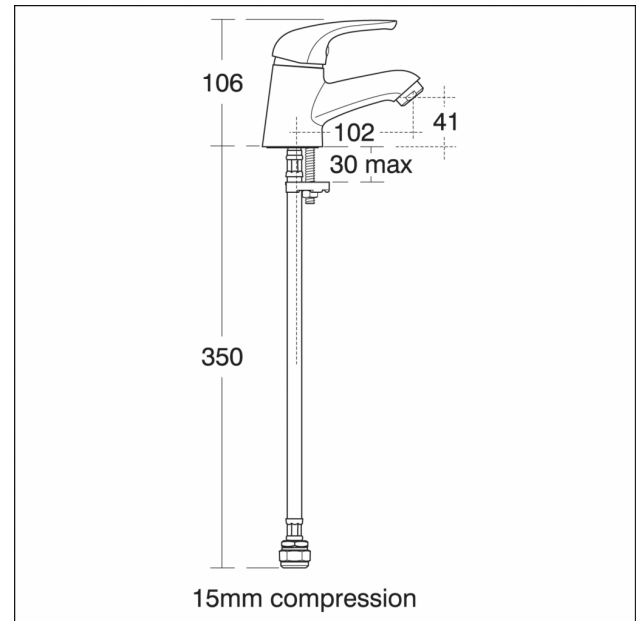

Article Number: B0292
OPUS
Single Lever Basin Mixer

Single Lever Basin Mixer

Opus one taphole, no waste

Key features & benefits

- High pressure
- Ceramic disc
- Temperature limit stop
- Idea-fix with centralising washer and self gripping clamp
- Flexible tails with 15mm compression connection
- SUPPLIED FITTED WITH A 5 LITRES PER MINUTE ECO FLOW REGULATOR