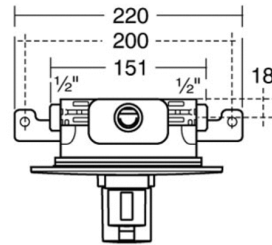

Article Number: A5880

CONCEPT

Easybox Slim Built In Thermostatic Bath Shower...

Easybox Slim Built In Thermostatic Bath Shower Mixer

Concept Easybox Slim built-in thermostatic bath shower mixer with square faceplate

Key features & benefits

- Thermostatic
- Designed to fit into a 43mm cavity wall
- Ceramic disc
- Temperature limit stop
- Safety stop
- Double sealing for superior water tightness
- Multiple fixing options