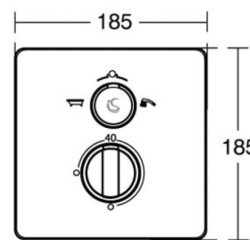

Article Number: A5880

**CONCEPT**

**Easybox Slim Built In Thermostatic Bath Shower...**

### Easybox Slim Built In Thermostatic Bath Shower Mixer

Concept Easybox Slim built-in thermostatic bath shower mixer with square faceplate

#### Key features & benefits

- Thermostatic
- Designed to fit into a 43mm cavity wall
- Ceramic disc
- Temperature limit stop
- Safety stop
- Double sealing for superior water tightness
- Multiple fixing options