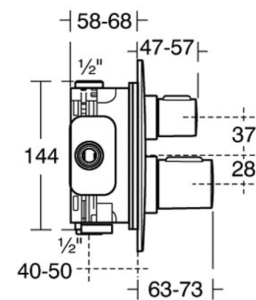

Article Number: A5880

**CONCEPT**

**Easybox Slim Built In Thermostatic Bath Shower...**

### Easybox Slim Built In Thermostatic Bath Shower Mixer

Concept Easybox Slim built-in thermostatic bath shower mixer with square faceplate

#### Key features & benefits

- Thermostatic
- Designed to fit into a 43mm cavity wall
- Ceramic disc
- Temperature limit stop
- Safety stop
- Double sealing for superior water tightness
- Multiple fixing options