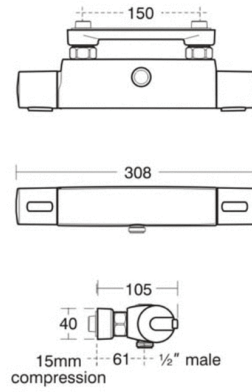

Article Number: B8634

Wall Bracket

Wall Bracket

Fast Fix wall bracket for Bar Valves with 150mm pipe centres
