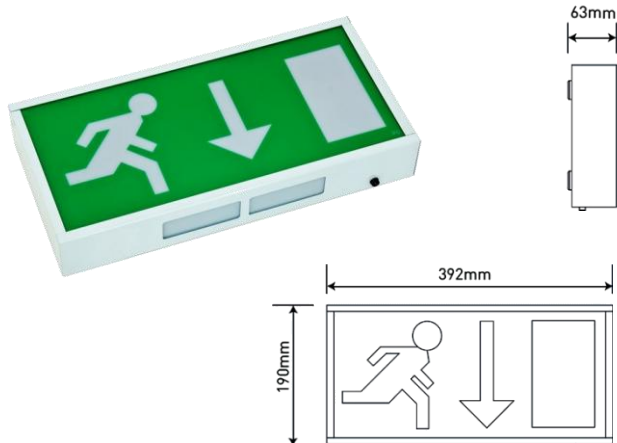

EMERGENCY

LED MAINTAINED EXIT BOX

Code: (Includes down arrow legend):	R8EMLED-01
Power Consumption (W):	>3
Batteries (NiCad):	3.6v 1.8Ah
Discharge duration:	>3hrs after 24 hr charge
LED Life L₇₀ F₁₀ (hrs):	30,000
Ambient Temperature Range (°C):	+5 ≤ Ta ≤ +25
IP Rating:	20
Guarantee (Yrs):	2
Box Qty:	1
Weight (Kg):	1.4

This LED exit box will satisfy the legal requirement to provide adequate emergency signage in our buildings. For all building types these fittings can be surface mounted on walls or ceilings. They combine the latest SMD LED and electronic driver technology to provide functional, energy efficient fittings. The fitting can be wired in maintained or non-maintained mode and can be switched by photocell if required to save energy while natural light is available.

- Offices
- Hospitals
- Entertainment Venues
- Public buildings
- Schools
- Shops and stores
- Hotels
- Health Centres
- Bars & Restaurants

FEATURES	BENEFITS
Large clear running man down arrow legend	Provides a viewing distance of up to 30m for safe exit and
Two downward facing light windows	Provides downward light to illuminate the area below the fitting for safe exit
Pressed steel white powder coated body	Aesthetically pleasing for installation in quality installations
Screwed legend retaining bar	- Quick and easy access to termination area for installation - Left or right Running Man legend accessory can be quickly inserted
- Utilises high quality long life surface mount LED technology: - Provides excellent light output - Uses less than 3 watts of power - Ensures an average LED life of 30,000 hours	- Compared to T8 fluorescent: - Comparable light output so is a one for one replacement - Makes energy savings of over 60% - No maintenance cost for replacement tubes
4 Screw terminal connection block for maintained or non-maintained wiring options	- Optional illumination modes: - Permanently on - Automatically switched on by photocell - Solely emergency on mains failure
C/w NiCad rechargeable battery pack with green "charging" status LED	- Provides 3 hour emergency operation - Provides up to 4 years backup under normal use - Indicates when mains power is charging the unit
20mm gland entry points top & rear	Suitable for most wiring installation types
Rear BESA box mounting facility	Mounting on a BESA box where surface conduit supply is used
3 Keyhole slot mounting points	Allows fast and simple installation
2 year guarantee	- A quality energy efficient long life product - Peace of mind

PLEASE NOTE – INFORMATION CONTAINED IN THIS DOCUMENT IS SUBJECT TO CHANGE WITHOUT PRIOR NOTICE