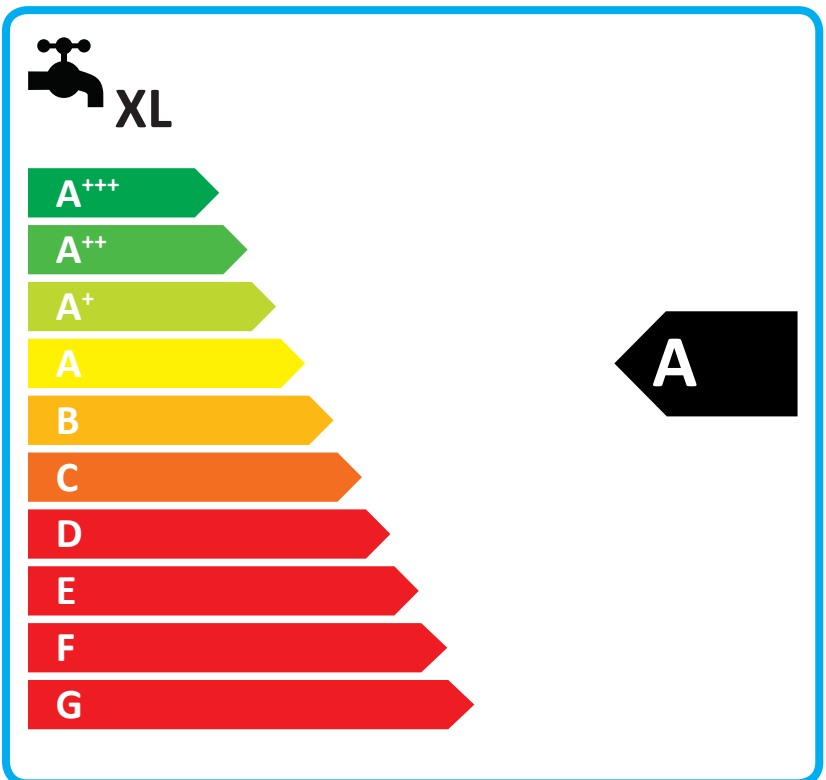

ENERG

енергия · ενεργεια

Y

IJA

IE

IA

GREENSTAR 30I COMBI ERP

Control Class IV

Icons representing heating system components: a boiler, a radiator, and a tap with 'XL' label. Each component is accompanied by a black arrow pointing left containing the letter 'A', indicating the energy class for that component.

Icons representing additional features: a solar panel, a hot water tank, a remote control, and a boiler. Each feature is preceded by a blue plus sign and followed by a blue square checkbox.