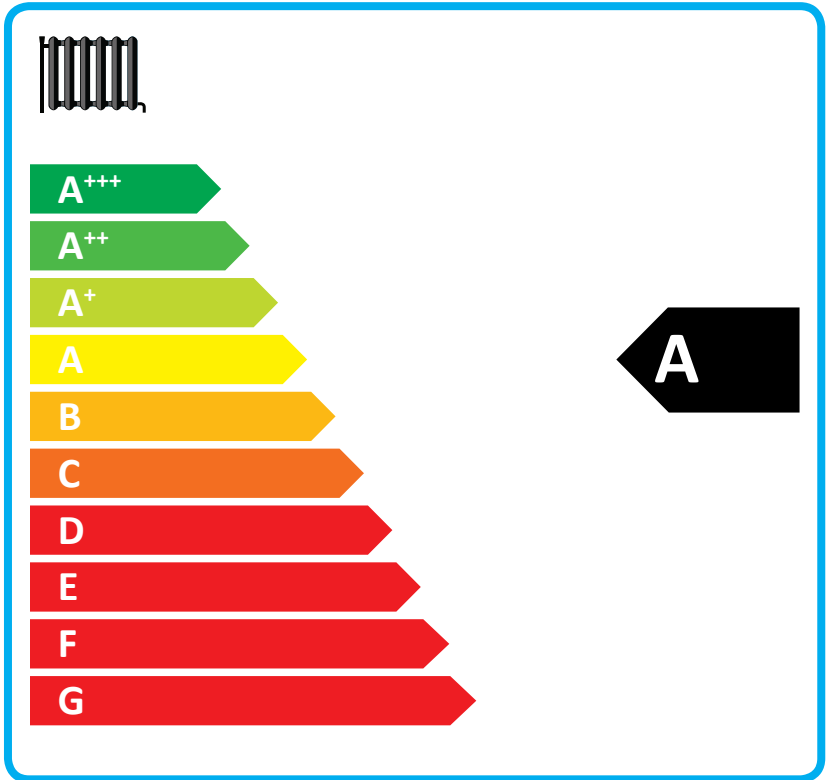

GREENSTAR 30I COMBI ERP

Control Class VII