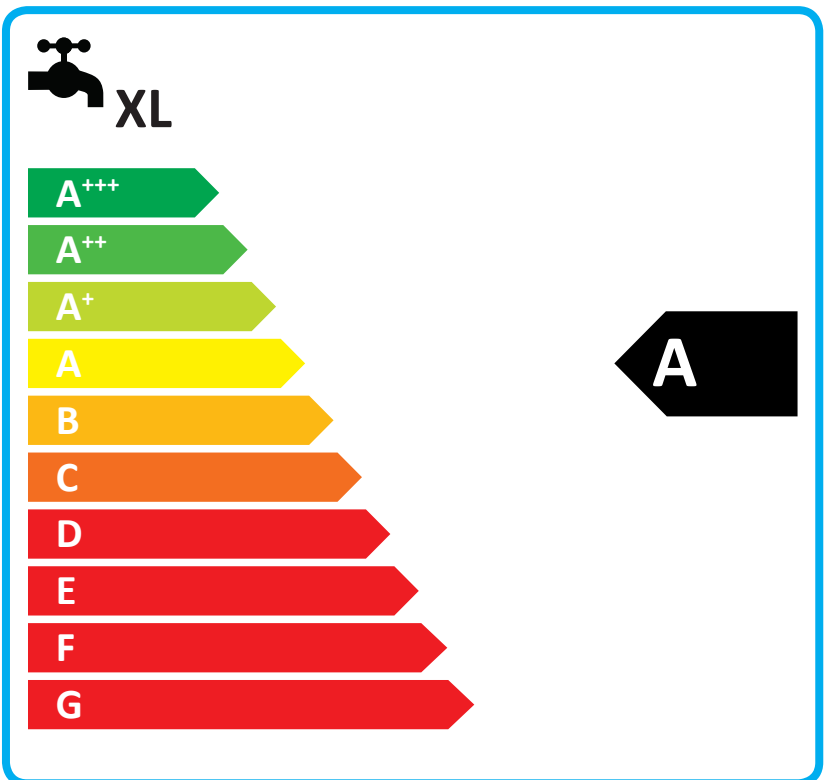

Energy efficiency scale for heating system with a radiator icon and a scale from A+++ to G. The 'A' class is highlighted with a black arrow pointing to it.

Energy efficiency scale for hot water tap with a tap icon and 'XL' label and a scale from A+++ to G. The 'A' class is highlighted with a black arrow pointing to it.

Icons representing heating system components: a boiler, a radiator, and a tap with 'XL' label. Each component is accompanied by a black arrow pointing left containing the letter 'A', indicating the energy class for that component.

Icons representing additional features: a solar panel, a hot water tank, a remote control, and a boiler. Each feature is preceded by a blue plus sign and followed by a blue square checkbox.

ENERG

енергия · ενέργεια

Y

IJA

IE

IA

GREENSTAR 30I COMBI ERP

Control Class V

Icons for heating (boiler) and hot water (tap) with energy class labels 'A' and 'A'.

Feature icons: solar panel, hot water tank, touch control, and boiler, each with a plus sign and a checkbox.