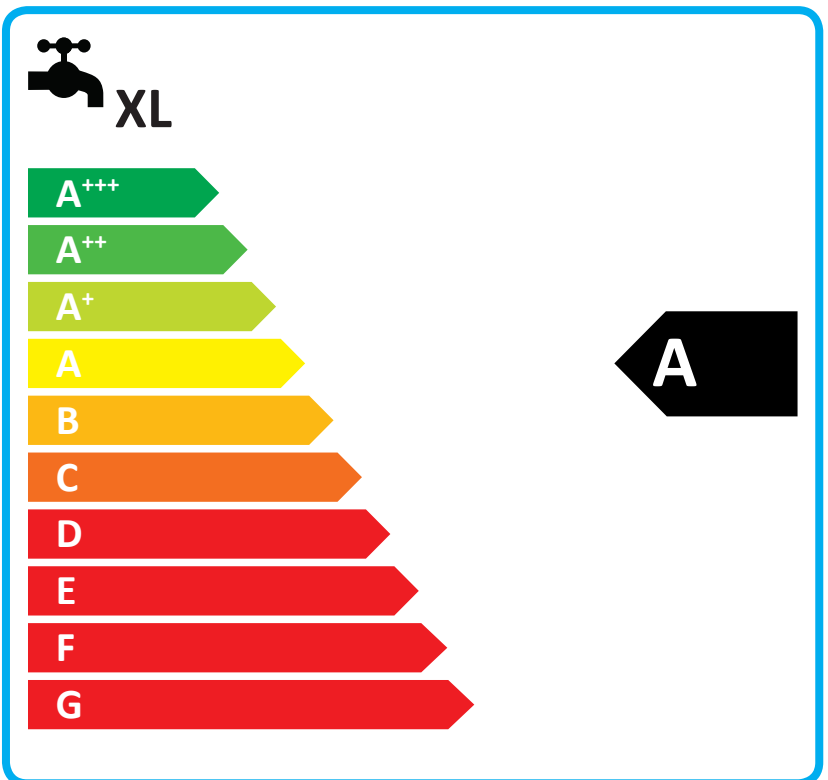

- Photovoltaic system (solar panel icon)
- Water storage tank (tank icon)
- Remote control (hand pointing at keypad icon)
- Water heater (water heater icon)

Energy scale for heating system with a radiator icon at the top. The scale consists of horizontal bars of increasing length from A+++ (green) to G (red). A black arrow points to the 'A' mark on the scale.

Energy scale for hot water system with a tap icon labeled 'XL' at the top. The scale consists of horizontal bars of increasing length from A+++ (green) to G (red). A black arrow points to the 'A' mark on the scale.

Icons: Heating system, Radiator, and Tap with 'XL' label. Two black arrow-shaped boxes with the letter 'A' indicate the energy class for heating and hot water supply.

Icons: Solar panel, Water tank, Control panel, and Heating system. Each icon is followed by a plus sign and a square box. The control panel box contains an 'X'.

Energy label for heating system showing a boiler icon, a radiator icon, and a tap icon with 'XL'. Both the boiler and radiator sections are marked with a black arrow pointing to 'A'.

Energy label for hot water system showing a solar panel icon, a hot water tank icon, a control panel icon, and a boiler icon. Each icon is preceded by a blue plus sign and followed by a blue square checkbox. The control panel icon is marked with a blue 'X' in a square.