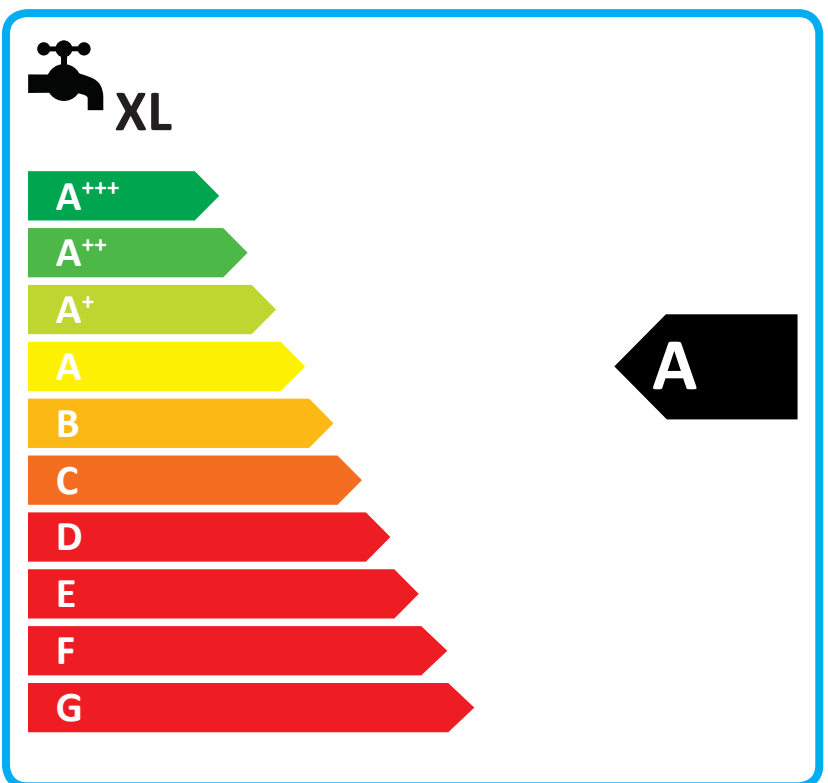

- Photovoltaic system (solar panel icon)
- Water storage tank (tank icon)
- Remote control (hand pointing at keypad icon)
- Water heater (water heater icon)

Energy scale for heating system with a radiator icon at the top. The scale consists of horizontal bars of increasing length from A+++ (green) to G (red). A black arrow points to the 'A' mark on the scale.

Energy scale for hot water system with a tap icon labeled 'XL' at the top. The scale consists of horizontal bars of increasing length from A+++ (green) to G (red). A black arrow points to the 'A' mark on the scale.

Energy label for heating system showing a boiler icon, a radiator icon, and a tap icon with 'XL'. Both the boiler and radiator sections are marked with a black arrow pointing to 'A'.

Energy label for hot water system showing a solar panel icon, a hot water tank icon, a control panel icon, and a boiler icon. Each icon is preceded by a blue plus sign and followed by a blue square checkbox. The control panel icon is marked with a blue 'X' in a square.

Energy label icons: water heater, radiator, and tap with 'A' and 'A XL' labels.

Energy label icons: solar panel, hot water tank, control panel, and water heater, each with a plus sign and a checkbox.

ENERG