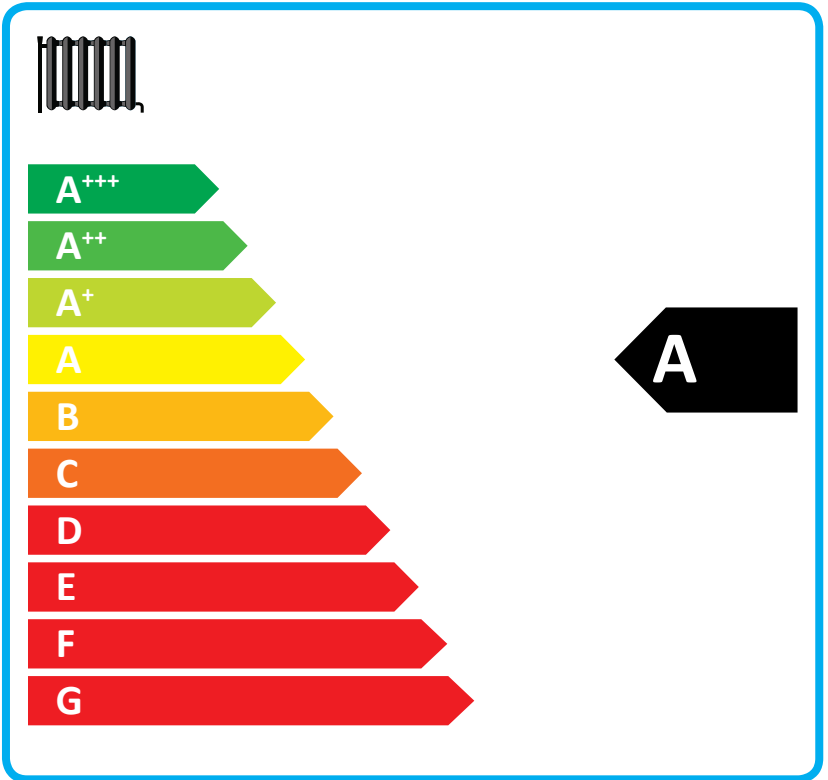

- Photovoltaic system (solar panel icon)
- Water storage tank (tank icon)
- Remote control (hand pointing at keypad icon)
- Water heater (water heater icon)

Energy scale for heating system with a radiator icon at the top. The scale consists of horizontal bars of increasing length from A+++ (green) to G (red). A black arrow points to the 'A' mark on the scale.

Energy scale for hot water system with a tap icon labeled 'XL' at the top. The scale consists of horizontal bars of increasing length from A+++ (green) to G (red). A black arrow points to the 'A' mark on the scale.

Energy label for heating system showing a boiler icon, a radiator icon, and a tap icon with 'XL'. Both the boiler and radiator sections are marked with a black arrow pointing to 'A'.

Energy label for hot water system showing a solar panel icon, a hot water tank icon, a control panel icon, and a boiler icon. Each icon is preceded by a blue plus sign and followed by a blue square checkbox. The control panel icon is marked with a blue 'X' in a square.

Energy label icons: water heater, radiator, and tap with 'A' and 'A XL' labels.

Energy label icons: solar panel, hot water tank, control panel, and water heater, each with a plus sign and a checkbox.

ENERG