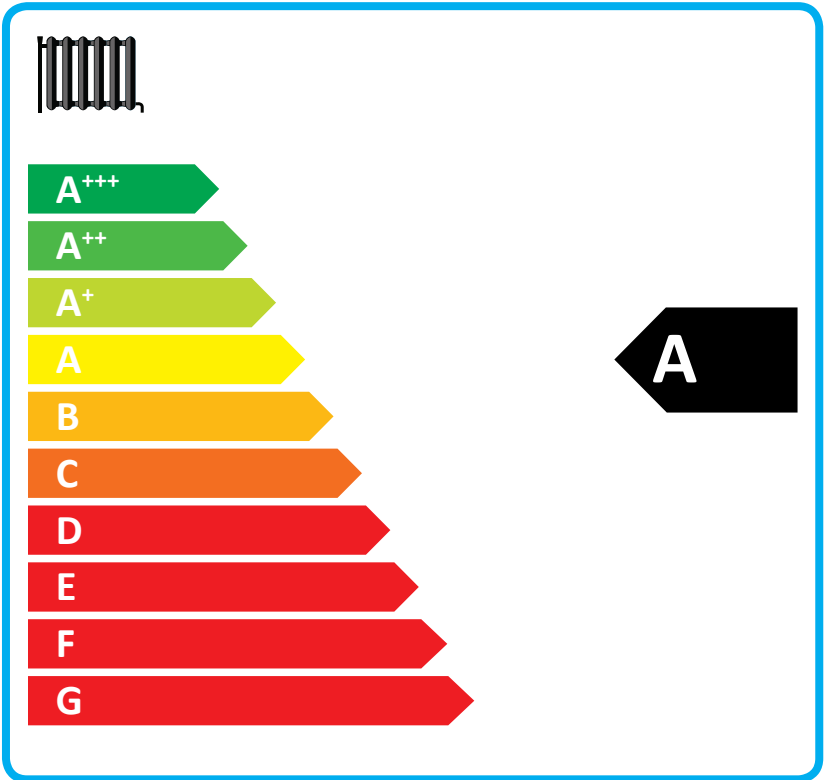

- Photovoltaic system (solar panel icon)
- Water storage tank (tank icon)
- Remote control (hand pointing at keypad icon)
- Water heater (water heater icon)

Energy scale for heating system with a radiator icon at the top. The scale consists of horizontal bars of increasing length from A+++ (green) to G (red). A black arrow points to the 'A' mark on the scale.

Energy scale for hot water system with a tap icon labeled 'XL' at the top. The scale consists of horizontal bars of increasing length from A+++ (green) to G (red). A black arrow points to the 'A' mark on the scale.

Icons: Heating system, Radiator, and Tap with 'XL' label. Two black arrow-shaped boxes with the letter 'A' indicate the energy class for heating and hot water supply.

Icons: Solar panel, Water tank, Control panel, and Heating system. Each icon is followed by a plus sign and a square box. The control panel box contains an 'X'.

Energy label for heating system showing a boiler icon, a radiator icon, and a tap icon with 'XL'. Both the boiler and radiator sections are marked with a black arrow pointing to 'A'.

Energy label for hot water system showing a solar panel icon, a hot water tank icon, a control panel icon, and a boiler icon. Each icon is preceded by a blue plus sign and followed by a blue square checkbox. The control panel icon is marked with a blue 'X' in a square.