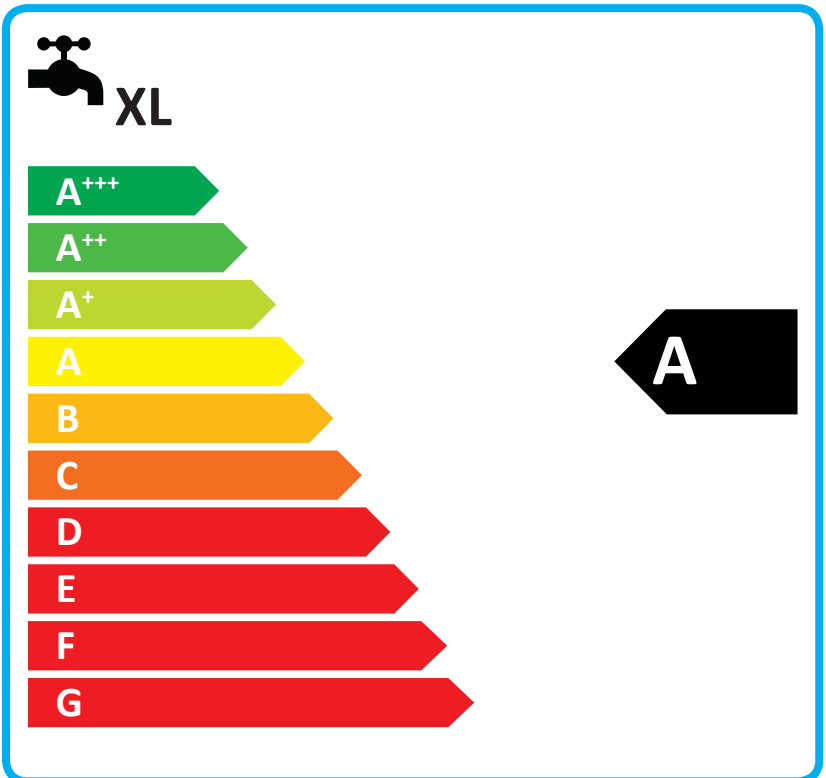

ENERG

енергия · ενέργεια

Y

IJA

IE

IA

ARISTON CLAS HE COMBI E
VO 24 ERP

Control Class I

+ ☐

+ ☐

+ ☒

+ ☐