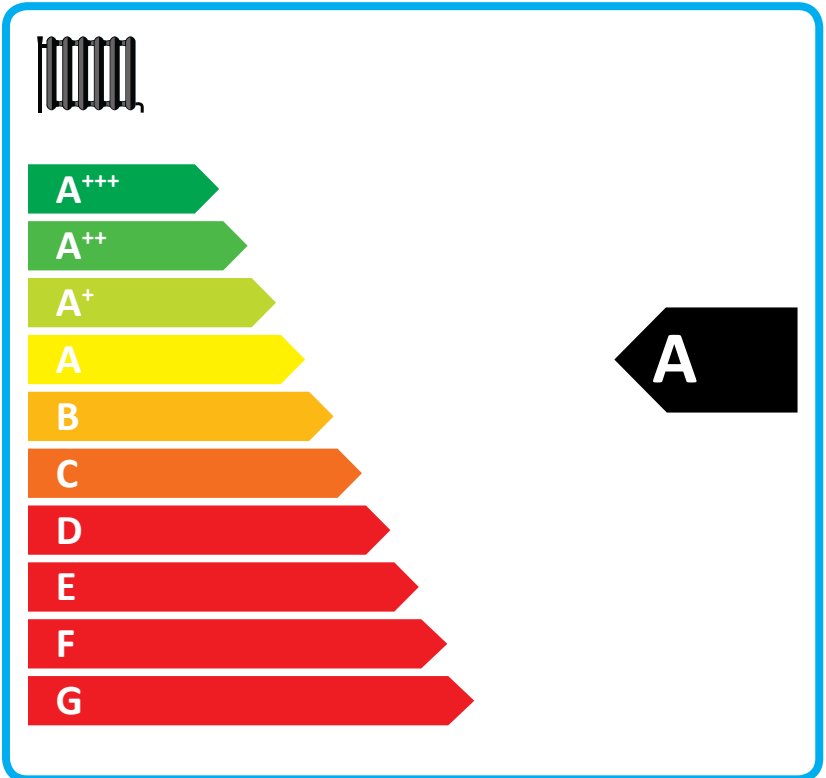

ENERG

енергия · ενέργεια

Y

IJA

IE

IA

ARISTON CLAS HE COMBI E
VO 24 ERP

Control Class I

+ ☐

+ ☐

+ ☒

+ ☐