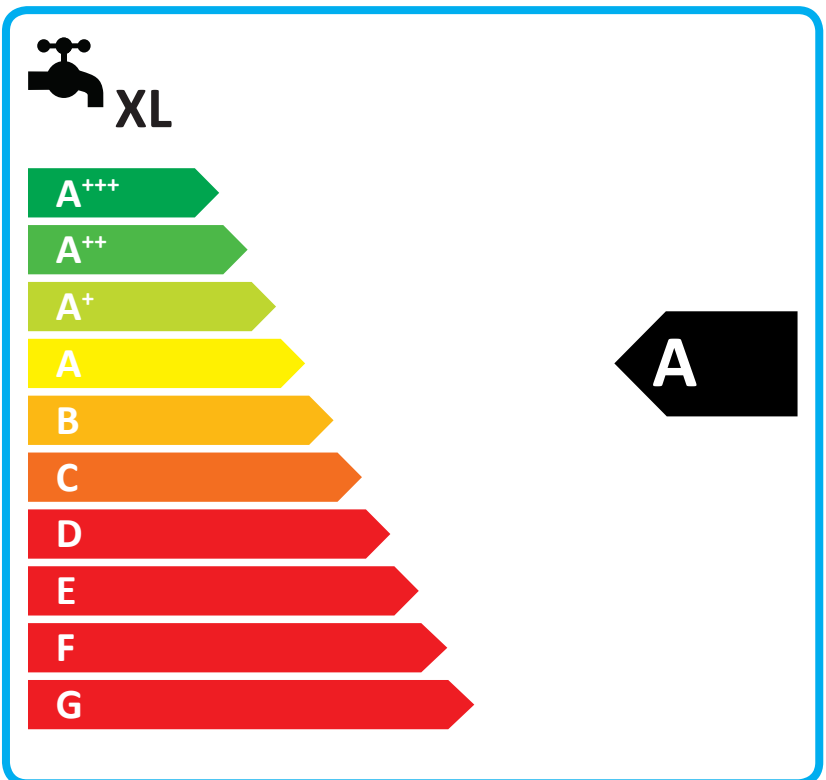

Energy scale for hot water system showing a tap icon with 'XL' and a scale from A+++ to G. A black arrow points to the 'A' level.

ENERG

енергия · ενέργεια

Y

IJA

IE

IA

ARISTON CLAS HE COMBI E
VO 24 ERP

- Photovoltaic system (solar panel icon)
- Water storage tank (tank icon)
- Remote control (hand pointing at keypad icon)
- Water heater (water heater icon)

Energy scale for heating system with a radiator icon at the top. The scale consists of horizontal bars of increasing length from A+++ (green) to G (red). A black arrow points to the 'A' mark on the scale.

Energy scale for hot water system with a tap icon labeled 'XL' at the top. The scale consists of horizontal bars of increasing length from A+++ (green) to G (red). A black arrow points to the 'A' mark on the scale.

Icons: Heating system, Radiator, and Tap with 'XL' label. Two black arrow-shaped boxes with the letter 'A' indicate the energy class for heating and hot water supply.

Icons: Solar panel, Water tank, Control panel, and Heating system. Each icon is followed by a plus sign and a square box. The control panel box contains an 'X'.