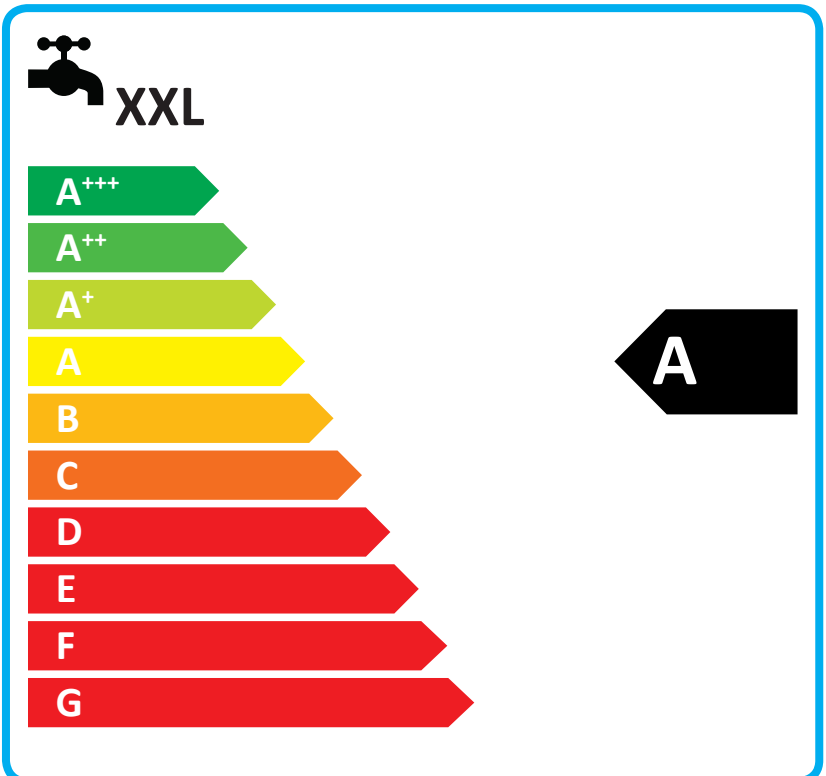

# ENERG

енергия · ενέργεια

Y

IJA

IE

IA

Biasi Advance Plus 35C  
ERP

Control Class I

Energy label icons: water heater, radiator, and tap with 'XXL' label. Two 'A' energy class labels are shown next to the radiator and tap icons.

Energy label icons: solar panel, washing machine, control panel, and water heater. Each icon is preceded by a blue plus sign and followed by a square box. The control panel icon is followed by a box containing an 'X'.

Energy label icons: water heater, radiator, and tap with 'XXL' label. Two 'A' energy class labels are shown next to the radiator and tap icons.

Energy label icons: solar panel, tank, keypad, and water heater. Each icon is preceded by a blue plus sign and followed by a square box. The keypad icon is followed by a box containing an 'X'.

Energy efficiency icons: water heater, radiator, and tap with 'XXL' label. Two 'A' energy class labels are shown next to the radiator and tap icons.

Feature icons: solar panel, tank, keypad, and water heater. Each icon is accompanied by a plus sign and a square checkbox. The keypad icon has an 'X' in a square next to it.