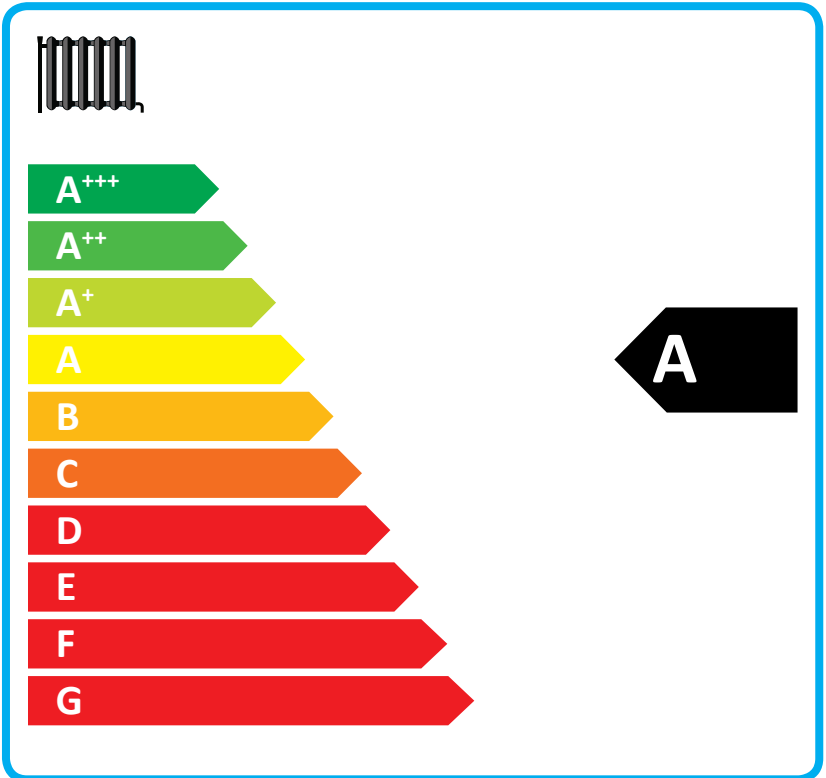

# ENERG

енергия · ενέργεια

Y

IJA

IE

IA

Biasi Advance Plus 35C  
ERP

Control Class I

Energy label icons: water heater, radiator, and tap with 'XXL' label. Two 'A' energy class labels are shown next to the radiator and tap icons.

Energy label icons: solar panel, washing machine, control panel, and water heater. Each icon is preceded by a blue plus sign and followed by a square box. The control panel icon is followed by a box containing an 'X'.

Energy label icons: water heater, radiator, and tap with 'XXL' label. Two 'A' energy class labels are shown next to the radiator and tap icons.

Energy label icons: solar panel, tank, keypad, and water heater. Each icon is preceded by a blue plus sign and followed by a square box. The keypad icon is followed by a box containing an 'X'.

Energy efficiency icons: water heater, radiator, and tap with 'XXL' label. Two 'A' energy class labels are shown next to the radiator and tap icons.

Feature icons: solar panel, tank, keypad, and water heater. Each icon is accompanied by a plus sign and a square checkbox. The keypad icon has an 'X' in a square next to it.