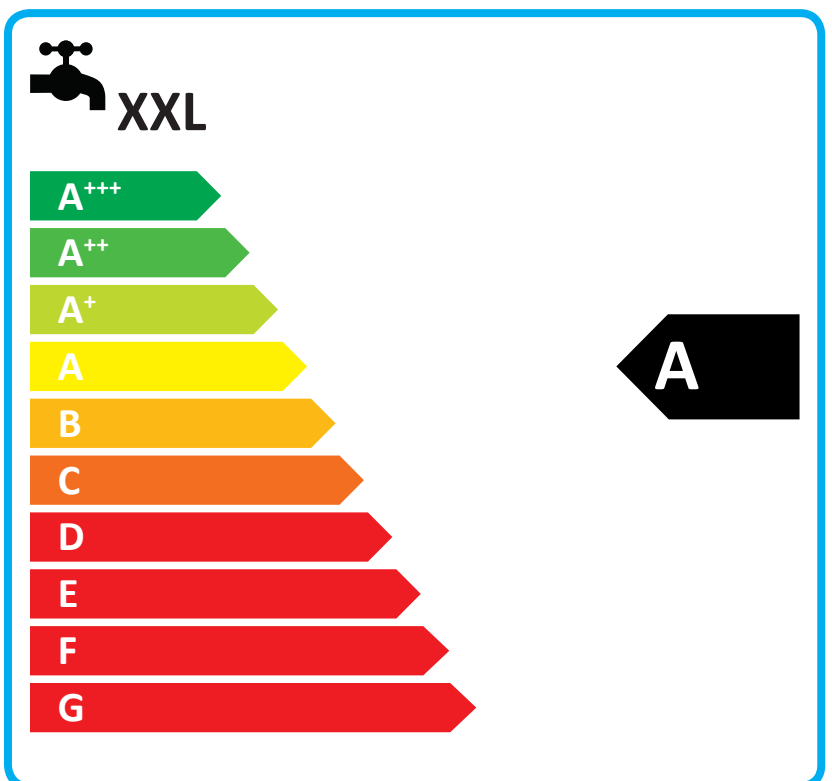

# ENERG

енергия · ενεργεια

Y

IJA

IE

IA

Biasi Advance Plus 35C  
ERP

Control Class II

Energy label icons: water heater, radiator, and tap with 'XXL' label. Two 'A' energy class labels are shown next to the radiator and tap icons.

Energy label icons: solar panel, washing machine, control panel, and water heater. Each icon is preceded by a blue plus sign and followed by a square box. The control panel icon is followed by a box containing an 'X'.

Energy label icons: water heater, radiator, and tap with 'XXL' label. Two 'A' energy class labels are shown next to the radiator and tap icons.

Energy label icons: solar panel, tank, keypad, and water heater. Each icon is preceded by a blue plus sign and followed by a square box. The keypad icon is followed by a box containing an 'X'.

Energy efficiency icons: water heater, radiator, and tap with 'XXL' label. Two 'A' energy class labels are shown next to the radiator and tap icons.

Feature icons: solar panel, tank, keypad, and water heater. Each icon is accompanied by a plus sign and a square checkbox. The keypad icon has an 'X' in a square next to it.