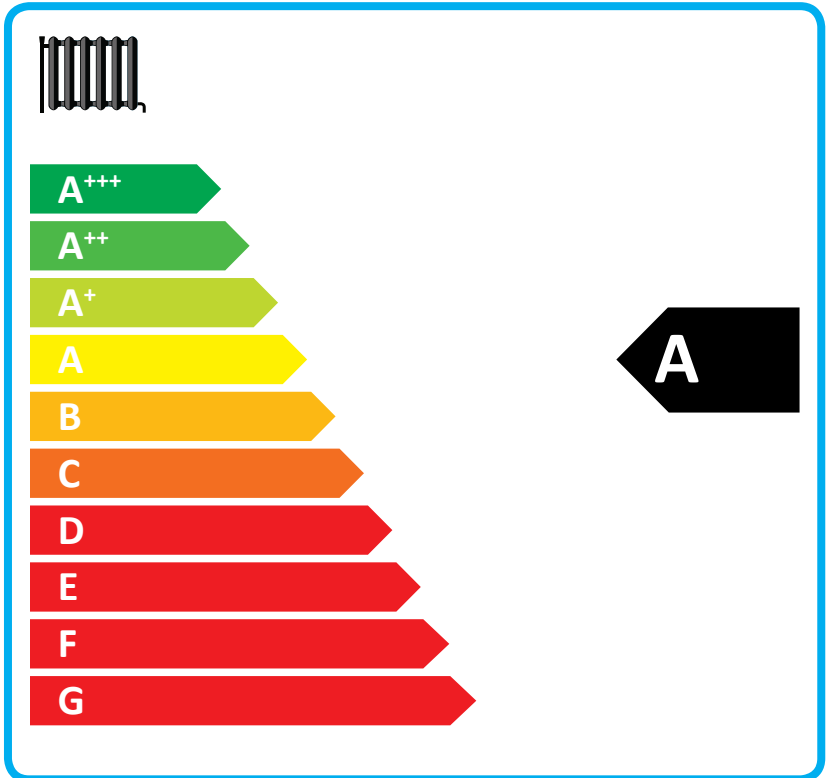

# ENERG

енергия · ενεργεια

Y

IJA

IE

IA

Biasi Advance Plus 35C  
ERP

Control Class II

Energy label icons: water heater, radiator, and tap with 'XXL' label. Two 'A' energy class labels are shown next to the radiator and tap icons.

Energy label icons: solar panel, washing machine, control panel, and water heater. Each icon is preceded by a blue plus sign and followed by a square box. The control panel icon is followed by a box containing an 'X'.

Energy label icons: water heater, radiator, and tap with 'XXL' label. Two 'A' energy class labels are shown next to the radiator and tap icons.

Energy label icons: solar panel, tank, keypad, and water heater. Each icon is preceded by a blue plus sign and followed by a square box. The keypad icon is followed by a box containing an 'X'.

Energy efficiency icons: water heater, radiator, and tap with 'XXL' label. Two 'A' energy class labels are shown next to the radiator and tap icons.

Feature icons: solar panel, tank, keypad, and water heater. Each icon is accompanied by a plus sign and a square checkbox. The keypad icon has an 'X' in a square next to it.