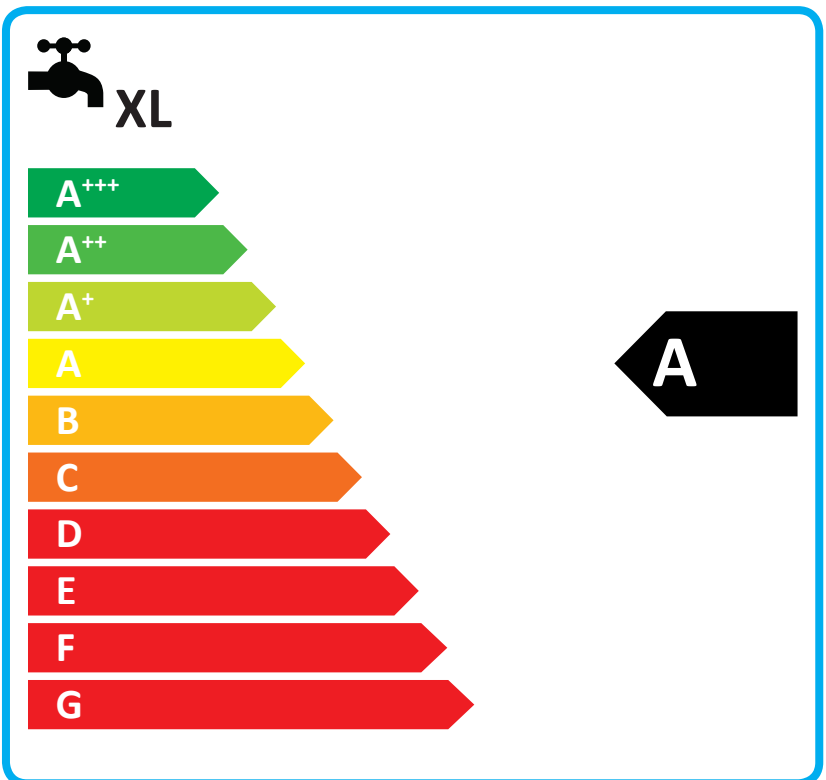

Energy label for heating system showing a boiler icon, a radiator icon, and a tap icon with 'XL'. Both the boiler and radiator sections are rated 'A'.

Energy label for hot water system showing a solar panel icon, a hot water tank icon, a control panel icon, and a boiler icon. The solar panel, hot water tank, and boiler sections are marked with empty boxes, while the control panel section is marked with an 'X'.

Icons for heating (boiler) and hot water (tap) with energy class labels 'A' and 'A'.

Feature icons: solar panel, tank, control panel, and boiler, each with a plus sign and a checkbox.

ENERG

енергия · ενέργεια

Y

IJA

IE

IA

GREENSTAR 30KW SI COMPA
CT COMBI ERP

Control Class IV

Icons for heating (boiler) and hot water (tap) with energy class labels 'A' and 'A'.

Feature icons: solar panel, hot water tank, control panel, and boiler, each with a plus sign and a checkbox.