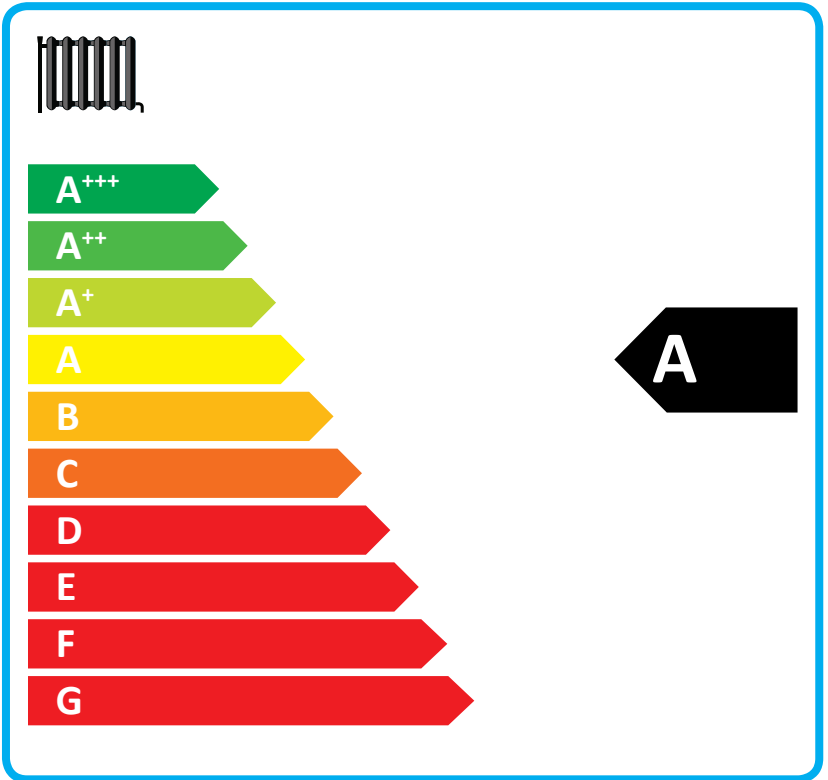

Icons showing a boiler, a radiator, and a hot water tap. Both the boiler and radiator are labeled with a black arrow pointing left containing the letter 'A'. The hot water tap is labeled with a black arrow pointing left containing the letter 'A' and 'XL' below it.

Four feature icons, each with a blue plus sign to its left and a blue square box to its right. From top to bottom: a solar panel with a sun icon, a hot water tank, a control panel with a hand icon, and a boiler icon.

Energy label for heating system showing a boiler icon, a radiator icon, and a tap icon with 'XL'. Both the boiler and radiator sections are rated 'A'.

Energy label for hot water system showing a solar panel icon, a hot water tank icon, a control panel icon, and a boiler icon. The solar panel, hot water tank, and boiler sections are marked with empty boxes, while the control panel section is marked with an 'X'.

Two energy efficiency icons for heating and hot water. Each icon shows a radiator and a tap with 'A' in a black arrow pointing left, indicating an 'A' energy class.

Four feature icons, each with a plus sign and a square checkbox: solar panels, a hot water tank, a control panel with a hand icon, and a boiler.