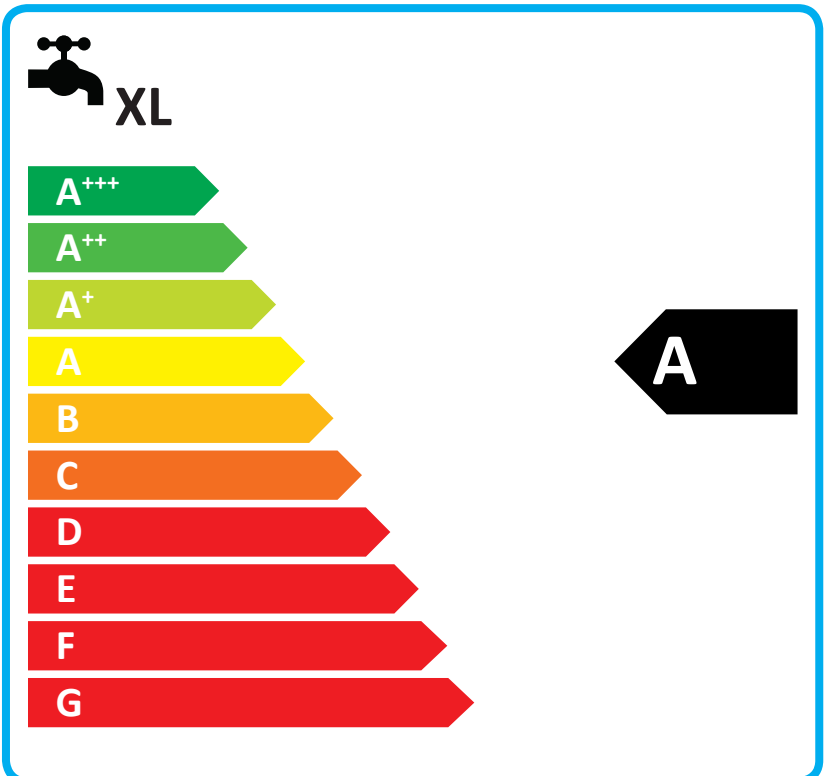

Energy label for heating system showing a boiler icon, a radiator icon, and a tap icon with 'XL'. Both the boiler and radiator sections are rated 'A'.

Energy label for hot water system showing a solar panel icon, a hot water tank icon, a control panel icon, and a boiler icon. The solar panel, hot water tank, and boiler sections are marked with empty boxes, while the control panel section is marked with an 'X'.

Icons for heating (boiler) and hot water (tap) with energy class labels 'A' and 'A'.

Feature icons: solar panel, tank, control panel, and boiler, each with a plus sign and a checkbox.

ENERG

енергия · ενέργεια

Two energy efficiency icons for heating and hot water. Each icon shows a radiator and a tap with 'A' in a black arrow pointing left, indicating an 'A' energy class.

Four feature icons, each with a plus sign and a square checkbox: solar panels, a hot water tank, a control panel with a hand icon, and a boiler.