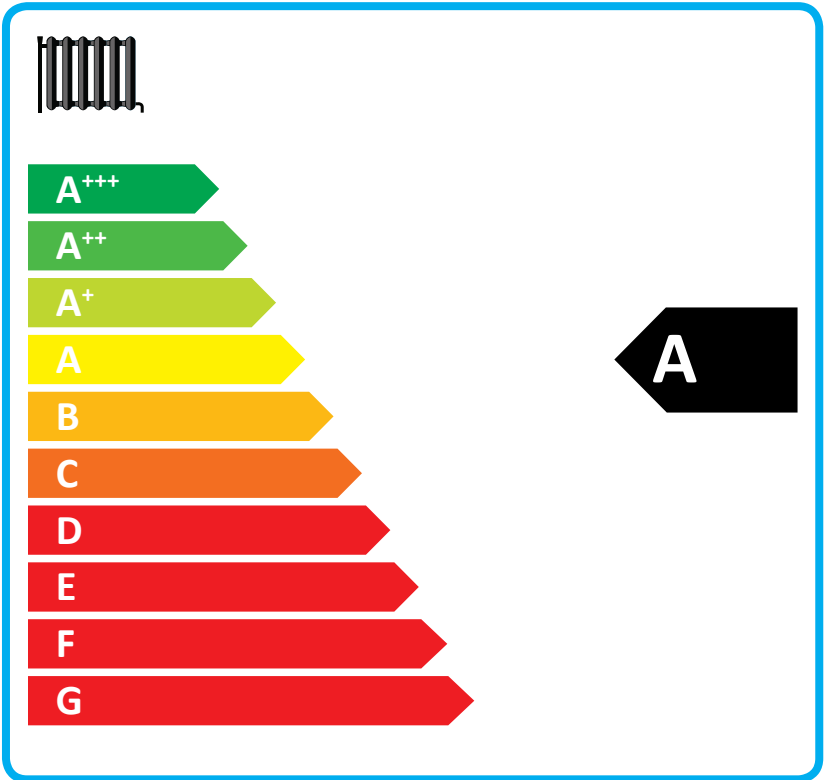

Energy label for heating system showing a boiler icon, a radiator icon, and a tap icon with 'XL'. Both the boiler and radiator sections are rated 'A'.

Energy label for hot water system showing a solar panel icon, a hot water tank icon, a control panel icon, and a boiler icon. The solar panel, hot water tank, and boiler sections are marked with empty boxes, while the control panel section is marked with an 'X'.

Icons for heating (boiler) and hot water (tap) with energy class labels 'A' and 'A'.

Feature icons: solar panel, tank, control panel, and boiler, each with a plus sign and a checkbox.

ENERG

енергия · ενέργεια

Y

IJA

IE

IA

GREENSTAR 30KW SI COMPA
CT COMBI ERP

Control Class IV

Icons for heating (boiler) and hot water (tap) with energy class labels 'A' and 'A'.

Feature icons: solar panel, hot water tank, control panel, and boiler, each with a plus sign and a checkbox.