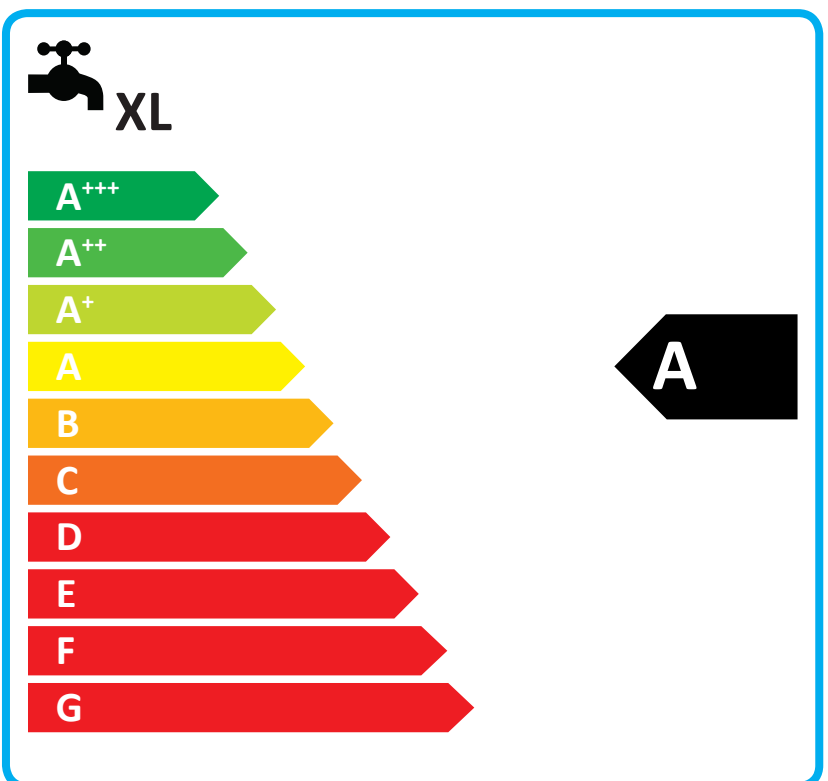

Icons showing a boiler, a radiator, and a hot water tap. Both the boiler and radiator are labeled with a black arrow pointing left containing the letter 'A'. The hot water tap is labeled with a black arrow pointing left containing the letter 'A' and 'XL' below it.

Four feature icons, each with a blue plus sign to its left and a blue square box to its right. From top to bottom: a solar panel with a sun icon, a hot water tank, a control panel with a hand icon, and a boiler icon.

Energy label for heating system showing a boiler icon, a radiator icon, and a tap icon with 'XL'. Both the boiler and radiator sections are rated 'A'.

Energy label for hot water system showing a solar panel icon, a hot water tank icon, a control panel icon, and a boiler icon. The solar panel, hot water tank, and boiler sections are marked with empty boxes, while the control panel section is marked with an 'X'.

Icons for heating (boiler) and hot water (tap) with energy class labels 'A' and 'A'.

Feature icons: solar panel, tank, control panel, and boiler, each with a plus sign and a checkbox.

ENERG

енергия · ενέργεια