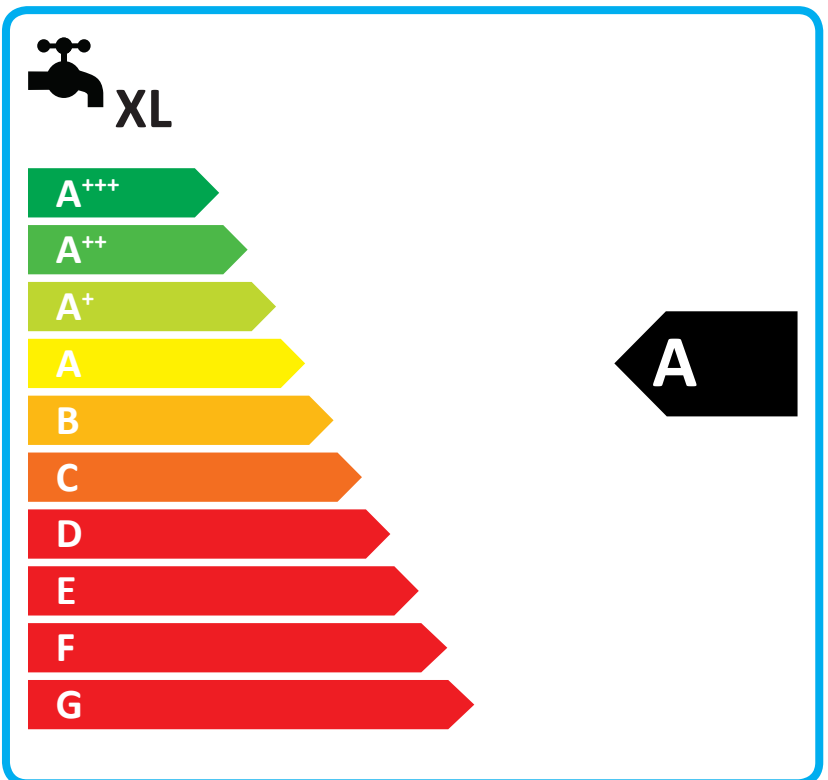

Icons showing a boiler, a radiator, and a hot water tap. Both the boiler and radiator are labeled with a black arrow pointing left containing the letter 'A'. The hot water tap is labeled with a black arrow pointing left containing the letter 'A' and 'XL' below it.

Four feature icons, each with a blue plus sign to its left and a blue square box to its right. From top to bottom: a solar panel with a sun icon, a hot water tank, a control panel with a hand icon, and a boiler icon.

Energy label for heating system showing a boiler icon, a radiator icon, and a tap icon with 'XL'. Both the boiler and radiator sections are rated 'A'.

Energy label for hot water system showing a solar panel icon, a hot water tank icon, a control panel icon, and a boiler icon. The solar panel, hot water tank, and boiler sections are marked with empty boxes, while the control panel section is marked with an 'X'.

Icons for heating (boiler) and hot water (tap) with energy class labels 'A' and 'A'.

Feature icons: solar panel, tank, control panel, and boiler, each with a plus sign and a checkbox.

ENERG

енергия · ενέργεια