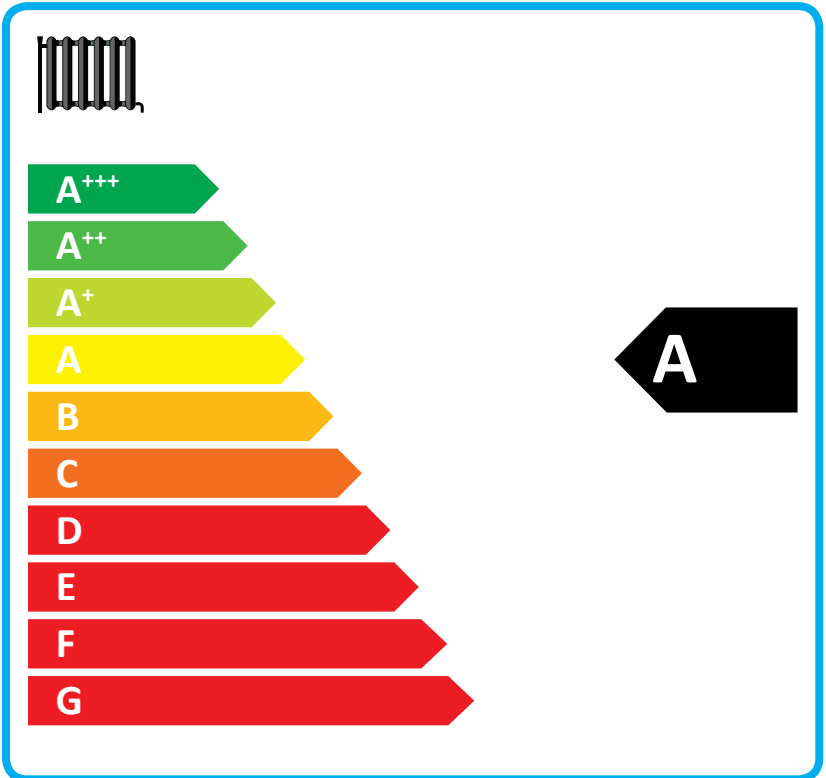

Energy label for heating system showing a boiler icon, a radiator icon, and a tap icon with 'XL'. Both the boiler and radiator sections are rated 'A'.

Energy label for hot water system showing a solar panel icon, a hot water tank icon, a control panel icon, and a boiler icon. The solar panel, hot water tank, and boiler sections are marked with empty boxes, while the control panel section is marked with an 'X'.

Icons for heating (boiler) and hot water (tap) with energy class labels 'A' and 'A'.

Feature icons: solar panel, tank, control panel, and boiler, each with a plus sign and a checkbox.

ENERG

енергия · ενέργεια

Two energy efficiency icons for heating and hot water. Each icon shows a radiator and a tap with 'A' in a black arrow pointing left, indicating an 'A' energy class.

Four feature icons, each with a plus sign and a square checkbox: solar panels, a hot water tank, a control panel with a hand icon, and a boiler.