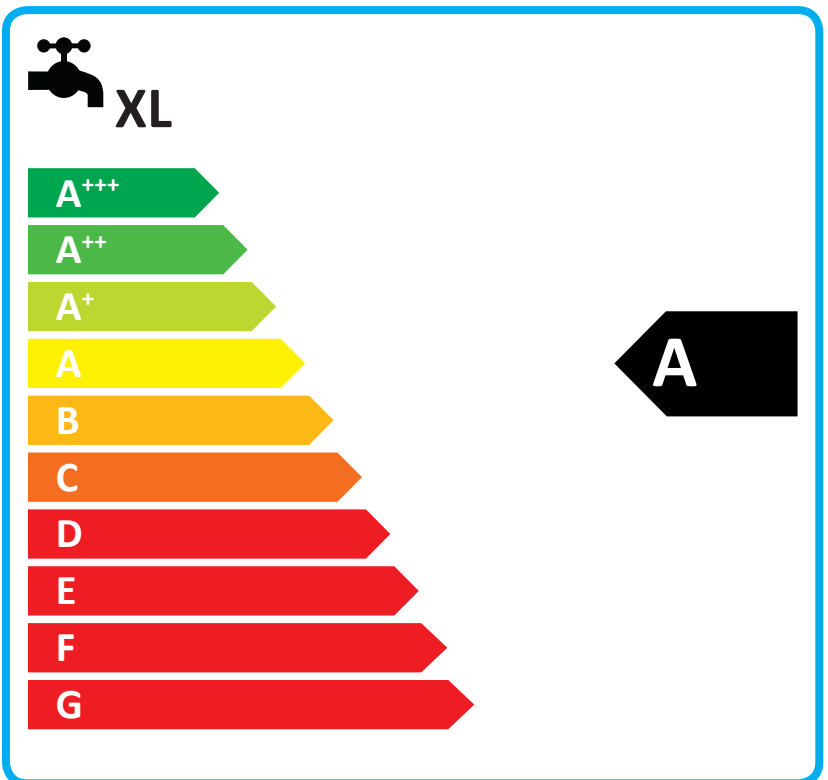

Energy label for heating system showing a boiler icon, a radiator icon, and a tap icon with 'XL'. Both the boiler and radiator sections are rated 'A'.

Energy label for hot water system showing a solar panel icon, a hot water tank icon, a control panel icon, and a boiler icon. The solar panel, hot water tank, and boiler sections are marked with empty boxes, while the control panel section is marked with an 'X'.

Icons for heating (boiler) and hot water (tap) with energy class labels 'A' and 'A'.

Feature icons: solar panel, tank, control panel, and boiler, each with a plus sign and a checkbox.

ENERG

енергия · ενέργεια

Y

IJA

IE

IA

GREENSTAR 30KW SI COMPA
CT COMBI ERP

Control Class IV

Icons for heating (boiler) and hot water (tap) with energy class labels 'A' and 'A'.

Feature icons: solar panel, hot water tank, control panel, and boiler, each with a plus sign and a checkbox.