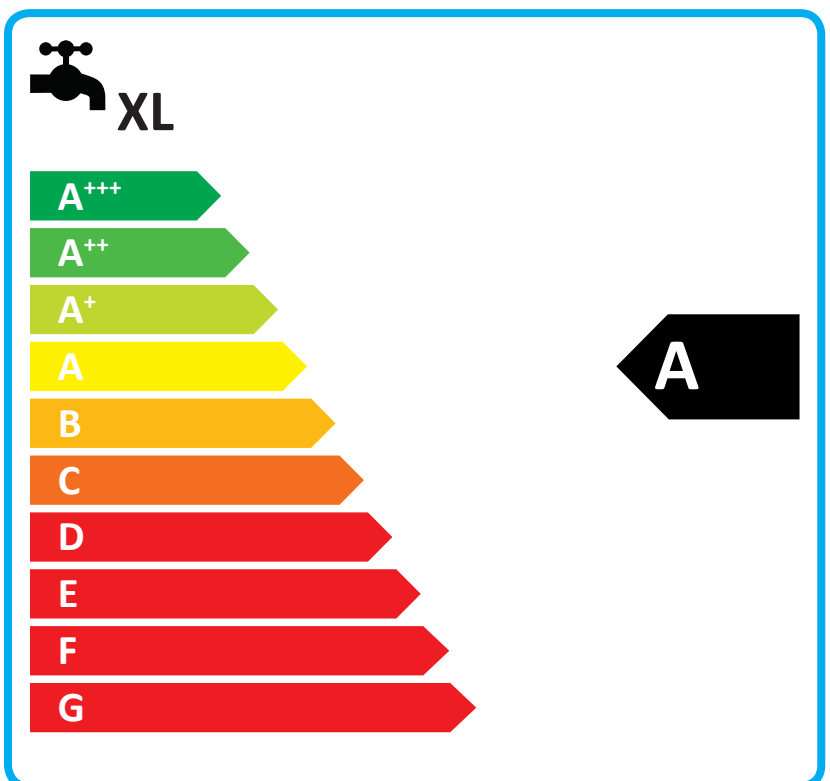

Icons showing a boiler, a radiator, and a hot water tap. Both the boiler and radiator are labeled with a black arrow pointing left containing the letter 'A'. The hot water tap is labeled with a black arrow pointing left containing the letter 'A' and 'XL' below it.

Four feature icons, each with a blue plus sign to its left and a blue square box to its right. From top to bottom: a solar panel with a sun icon, a hot water tank, a control panel with a hand icon, and a boiler icon.

Energy label for heating system showing a boiler icon, a radiator icon, and a tap icon with 'XL'. Both the boiler and radiator sections are rated 'A'.

Energy label for hot water system showing a solar panel icon, a hot water tank icon, a control panel icon, and a boiler icon. The solar panel, hot water tank, and boiler sections are marked with empty boxes, while the control panel section is marked with an 'X'.

Icons for heating (boiler) and hot water (tap) with energy class labels 'A' and 'A'.

Feature icons: solar panel, tank, control panel, and boiler, each with a plus sign and a checkbox.

ENERG

енергия · ενέργεια