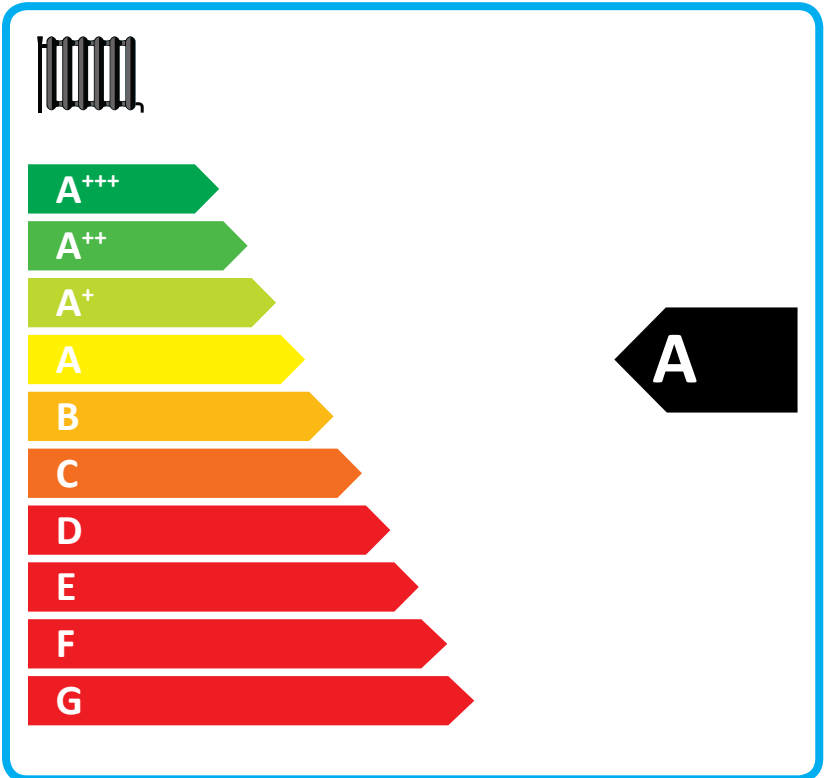

Icons showing a boiler, a radiator, and a hot water tap. Both the boiler and radiator are labeled with a black arrow pointing left containing the letter 'A'. The hot water tap is labeled with a black arrow pointing left containing the letter 'A' and 'XL' below it.

Four feature icons, each with a blue plus sign to its left and a blue square box to its right. From top to bottom: a solar panel with a sun icon, a hot water tank, a control panel with a hand icon, and a boiler icon.

Energy label for heating system showing a boiler icon, a radiator icon, and a tap icon with 'XL'. Both the boiler and radiator sections are rated 'A'.

Energy label for hot water system showing a solar panel icon, a hot water tank icon, a control panel icon, and a boiler icon. The solar panel, hot water tank, and boiler sections are marked with empty boxes, while the control panel section is marked with an 'X'.

Two energy efficiency icons for heating and hot water. Each icon shows a radiator and a tap with 'A' in a black arrow pointing left, indicating an 'A' energy class.

Four feature icons, each with a plus sign and a square checkbox: solar panels, a hot water tank, a control panel with a hand icon, and a boiler.