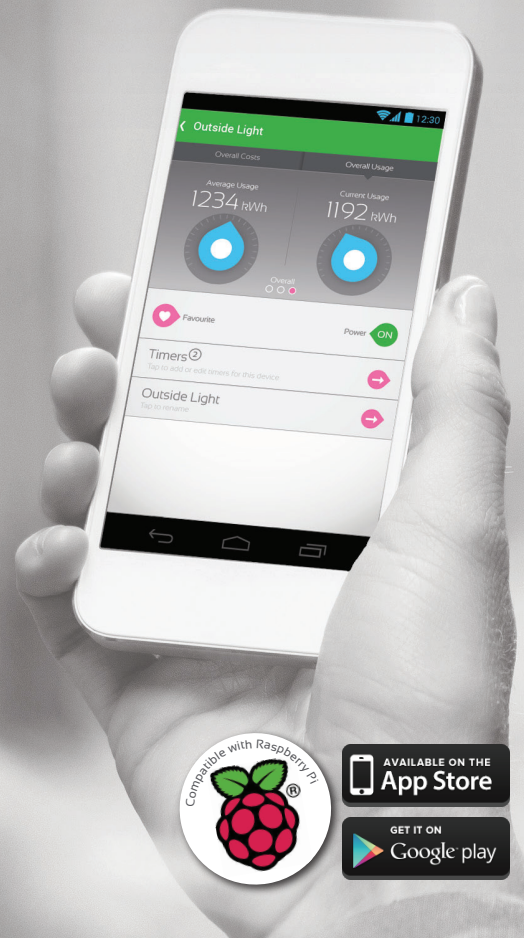

ENERGENIE®
your switch is my command

0844 412 7923
energenie4u.co.uk