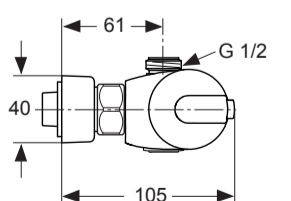

CERATHERM 100
 A 4813 .. A 4814 .. A 4817 ..

1113 / A 866 267
 (+ A 865 612)
 Made in Germany

A 4813 .. A 4814 ..

A 4817 ..

	P	bar	MIN. 0.1	MAX. 5		Q (0.2 bar)
	T	°C	MAX. 80	65 55		
						l/min
						3.9

Ideal Standard International BVBA
 Corporate Village - Gent Building
 Da Vincilaan 2
 1935 Zaventem
 Belgium