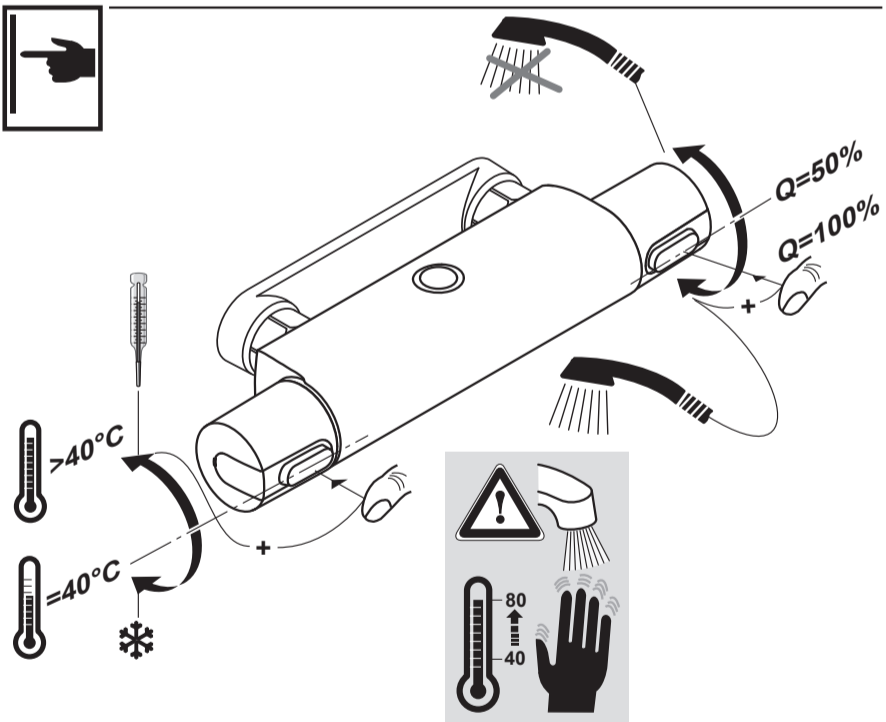

CERATHERM 100
 A 4813 .. A 4814 .. A 4817 ..

1113 / A 866 267
 (+ A 865 612)
 Made in Germany

A 4813 .. A 4814 ..

A 4817 ..

	P	bar	MIN. 0.1	MAX. 5		Q (0.2 bar)
	T	°C	MAX. 80	65 55		
						l/min
						3.9

Ideal Standard International BVBA
 Corporate Village - Gent Building
 Da Vincilaan 2
 1935 Zaventem
 Belgium