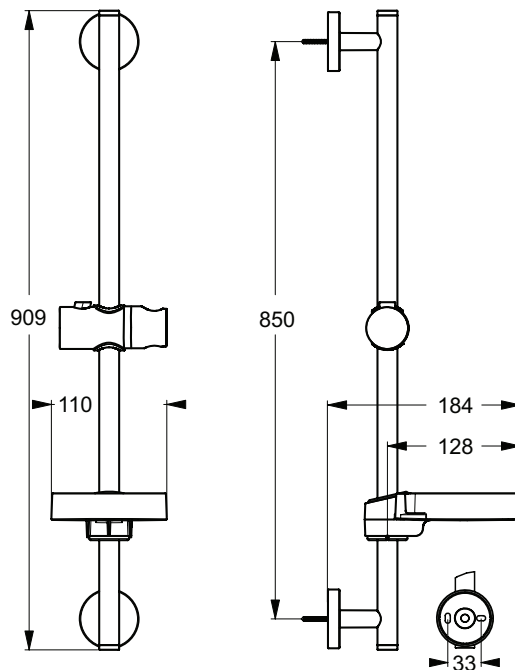

iIdeal STANDARD

BG

Ideal Standard International
Ideal Standard-Vidima AD
53, Marin Popov str.
5400 Sevlievo, Bulgaria
Tel.: +359 675 30 368
Fax: +359 675 30 814

EU

Ideal Standard International BVBA
Corporate Village – Gent Building
Da Vincilaan 2
1935 Zaventem
Belgium
<http://www.idealstandardinternational.com>

D

Ideal Standard GmbH
Deutschland
Euskirchener Str. 80
53121 Bonn
Tel.: +49-(0)228-521-0
Fax: +49-(0)228-521-241

UK

Ideal Standard (UK) Ltd
The Bathroom Works
National Avenue
Kingston upon Hull
HU5 4HS
England
Tel.: +44 01482 346461
Fax: +44 01482 445886

F

Ideal Standard France
165, Av. du Bois de la Pie Bâtiment H
Parc des Reflets
95920 Roissy CDG
Tel.: +33 1 49 38 28 00
Fax: +33 1 49 38 28 28

I

Ideal Standard Italia S.r.l.
Via Domodossola, 19-
20145 Milano
Tel.: +39 800 652290
(toll-free number)

NL

Ideal Standard Nederland BV
L.J.Costerstraat 30
Postbus 7
5900 AA Venlo
Tel.: +31 (0)77 355 08 08
Fax: +31 (0)77 354 21 86

E

Ideal Standard,
S.L.Spain
Sant Marti, s/n
08107 Martorelles (Barcelona)
Tel.: +34 93 561 80 00
Fax: +34 93 570 63 12

PT

Ideal Standard Portugal
Nogueira - Ap4
4711-909 Braga
Portugal
Tel.: +351 253683141
Fax: +351 253683186

GR

Ideal Standard Greece
S.A.265, Mesogeion Ave.
N.Psychiko - 15451
Athens - Greece
Tel.: +30 210 6790800
Fax: +30 210 6790890

RU

Ideal Standard RUS
31-G, Shabolovka st
115998 Moscow Russia
Tel. +7 495 669 29 11
Fax: +7 495 669 23 12

UA

Ideal Standard International
Representative Office in Ukraine
89 Saksaganskogo str., KV.1
01032 Kiev, Ukraine
Tel./Fax: +380 44 537 32 72

BeLux

Ideal Standard Produktions-GmbH
Ikaroslaan 18
1930 ZAVENTEM / Belgium
Tel.: +32 (0)2 325 66 00
Fax: +32 (0)2 325 66 01

TR

Ideal Standard Türkiye
Şerif Ali Çiftliği Yan Yol Bölgesi,
Bayraktar Bulvarı, Miraç Sokak,
No:55 Ümraniye/İstanbul
Tel: 0216 3148787
Fax: 0216 4998357

CZ

Ideal Standard a.s.
Česká republika
Zemská 623
415 74 Teplice
Tel.: +420 417 59 21 11
Fax: +420 417 56 07 72