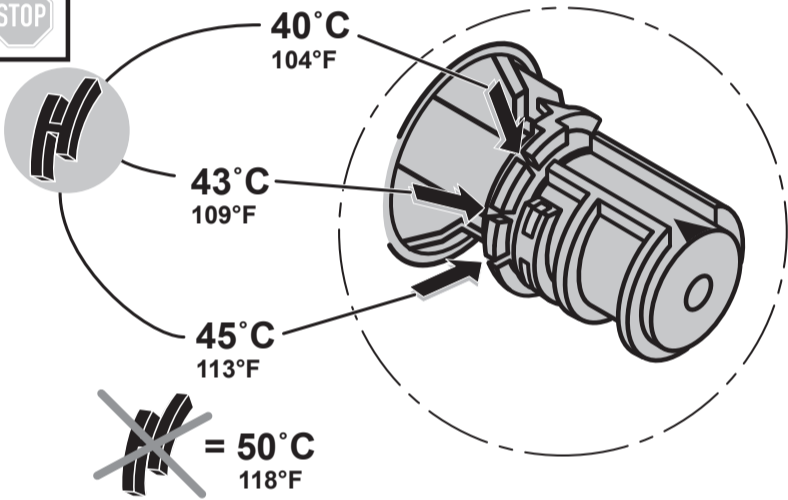

CERATHERM 100
 A 4813 .. A 4814 .. A 4817 ..

1113 / A 866 267
 (+ A 865 612)
 Made in Germany

A 4813 .. A 4814 ..

A 4817 ..

	P	bar	MIN. 0.1	MAX. 5		Q (0.2 bar)
	T	°C	MAX. 80	65 55		
						l/min
						3.9

Ideal Standard International BVBA
 Corporate Village - Gent Building
 Da Vincilaan 2
 1935 Zaventem
 Belgium