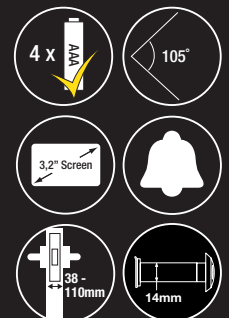

# Digital Door Viewer with Internal Memory

An innovation in door viewer security

- View live images of who is at the door
- Built in LED for assisted night viewing
- Images stored in internal memory so you can see who called even when you were out
- External SD card can be inserted to extend memory
- Includes 4 x AAA batteries
- 105° viewing angle while not suffering from image distortion found in traditional door viewers
- 3.2" viewing screen provides large clear images of any visitor (up to 10 times bigger than traditional spy holes)
- Viewer screen can be seen from distances of several metres away
- Simple installation, fitting doors of (38-110mm) thick

## Technical Specification

Lens	105° angle
LED	Infrared LED's for night mode
Door Chime	80dB
LCD	3.2"
Battery	4 x AAA batteries
Power Adapter	DC 6V 150mA
Support Door Thickness	38mm – 110mm
Cylinder Drill Diameter	14mm
Dimension,	Viewer 90mm (H) 137mm (W) 26mm (D)
Certificates	CE, RoHS