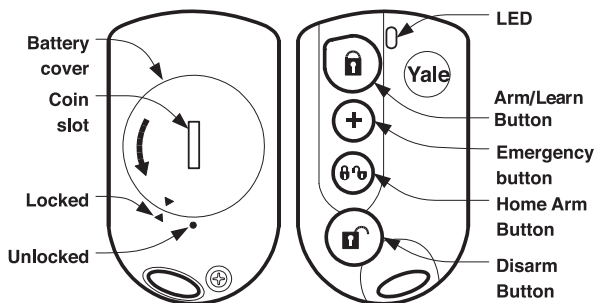

Easy Fit EF-Series Alarm System

Wirefree 868MHz Yale EF-KF Remote Keyfob controller

Description:

- LED: Red LED indicates keyfob state.
- Arm button: Press for Away Arming.
- Emergency button: Press for Personal alarm.
- Home Arm button: Press to partially arm.
- Disarm: Press to switch alarm off or to silence alarm.

Pack contents

- 1 x Remote keyfob
- 1x CR2032 battery

To replace the battery cover ensure the arrow is pointing towards the dot and turn the cover clockwise until the arrows are pointing towards each other (locked).

Battery Installation

Remove the battery cover by using a coin to turn counter-clockwise until the arrow is pointing to the round dot (unlocked). Insert the battery with the positive (+) side up.

2 Year Instruction Statement: