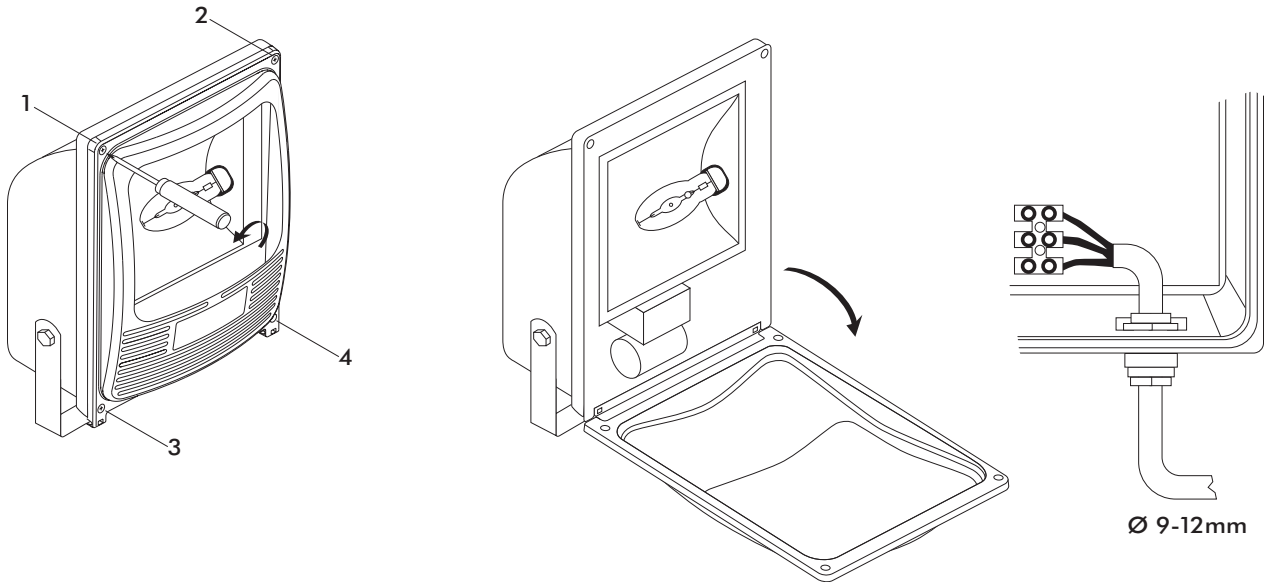

BULLDOG

- CLASS I
- 240v
- E27
- HPS/SHP 70 Δ 4.00kgs
- MBF/HSL 80 3.80kgs
- RX7s
- Photocell

IP65 Ta 25°C Suitable for indoors

NOTE: It is normal for the polycarbonate lens to discolour over time, spare lenses are available ex-stock.

Must be wired in accordance with current IEE wiring regulations