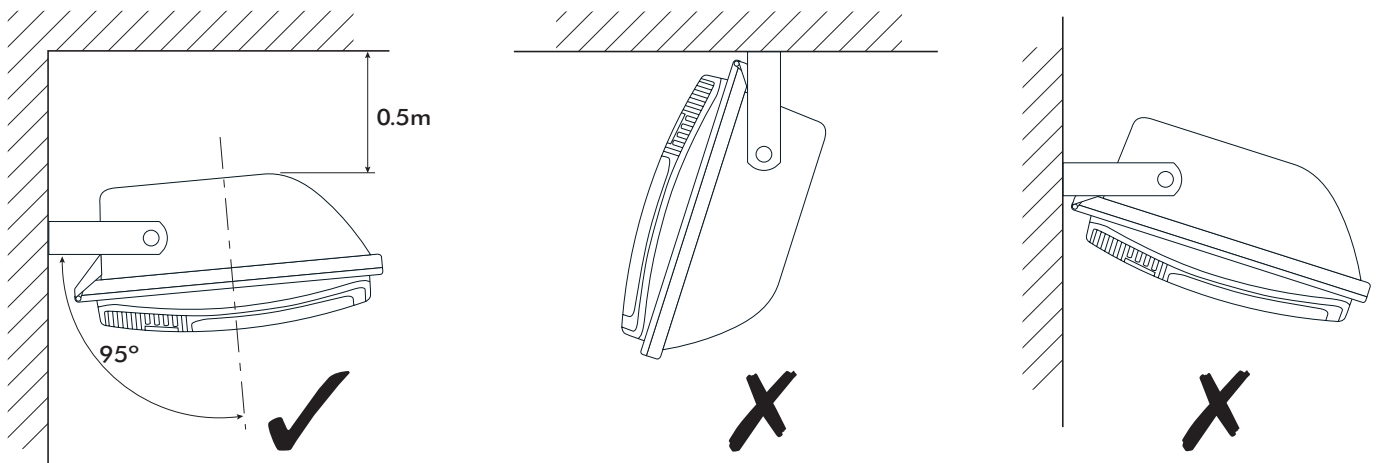

BULLDOG

- CLASS I
- 240v
- E27
- HPS/SHP 70 Δ 4.00kgs
- MBF/HSL 80 3.80kgs
- RX7s
- Photocell

IP65 Ta 25°C Suitable for indoors

NOTE: It is normal for the polycarbonate lens to discolour over time, spare lenses are available ex-stock.