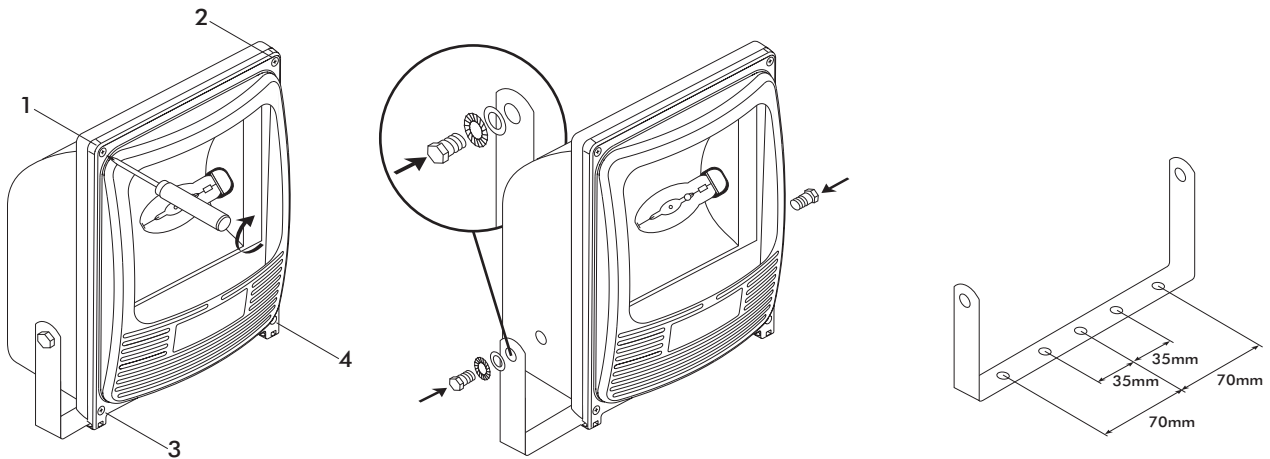

BULLDOG

- CLASS I
- 240v
- E27
- HPS/SHP 70 Δ 4.00kgs
- MBF/HSL 80 3.80kgs
- RX7s
- Photocell

IP65 Ta 25°C Suitable for indoors

NOTE: It is normal for the polycarbonate lens to discolour over time, spare lenses are available ex-stock.