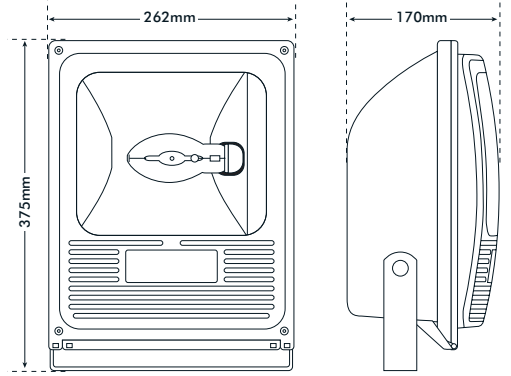

BULLDOG

- CLASS I
- 240v
- E27
- HPS/SHP 70 Δ 4.00kgs
- MBF/HSL 80 3.80kgs
- RX7s
- Photocell

IP65 Ta 25°C Suitable for indoors

NOTE: It is normal for the polycarbonate lens to discolour over time, spare lenses are available ex-stock.

Must be wired in accordance with current IEE wiring regulations