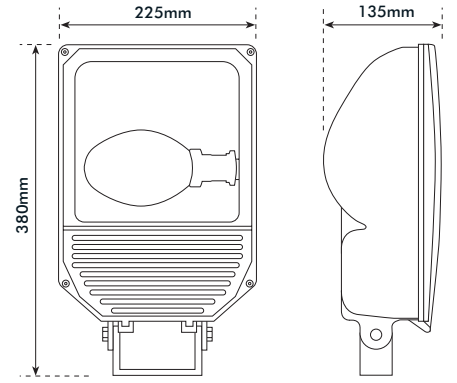

# TRAC PRO

- CLASS I
- 240v
- Photocell
- HPS/MBF
- PL-D
- PL-T

IP65  Ta 25°C Suitable for indoor use

NOTE: It is normal for the polycarbonate lens to discolour over time, spare lenses are available ex-stock.