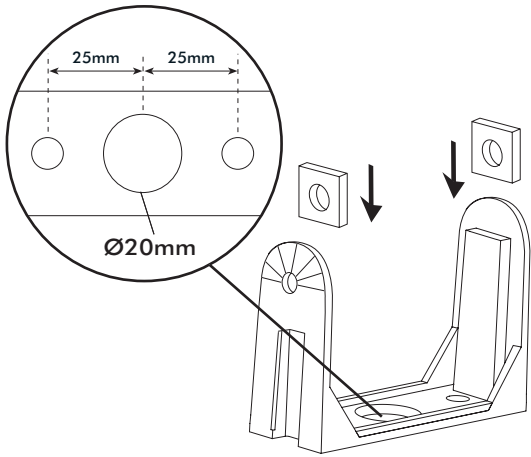

# TRAC PRO

- CLASS I
- 240v
- Photocell
- HPS/MBF
- PL-D
- PL-T

IP65  Ta 25°C Suitable for indoor use

NOTE: It is normal for the polycarbonate lens to discolour over time, spare lenses are available ex-stock.