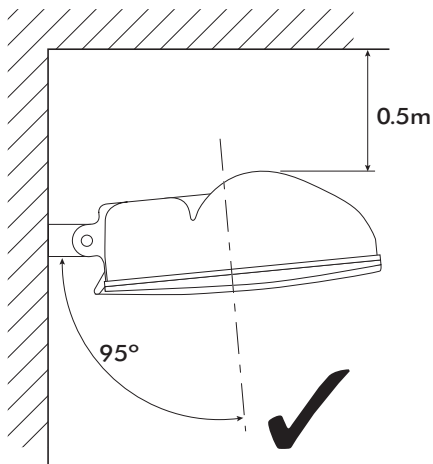

# TRAC PRO

- CLASS I
- 240v
- Photocell
- HPS/MBF
- PL-D
- PL-T

IP65  Ta 25°C Suitable for indoor use

NOTE: It is normal for the polycarbonate lens to discolour over time, spare lenses are available ex-stock.