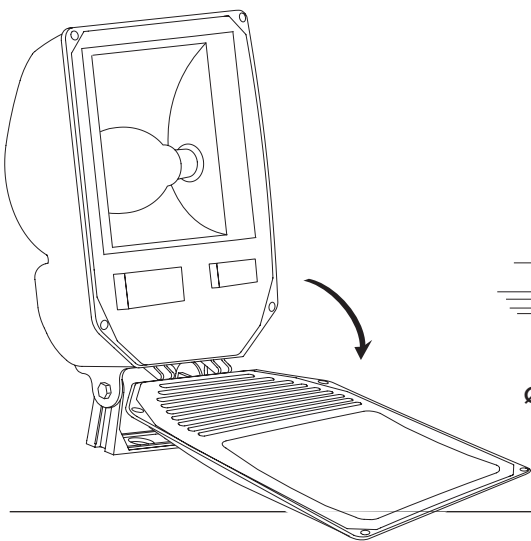

# TRAC PRO

- CLASS I
- 240v
- Photocell
- HPS/MBF
- PL-D
- PL-T

IP65  Ta 25°C Suitable for indoor use

NOTE: It is normal for the polycarbonate lens to discolour over time, spare lenses are available ex-stock.

Must be wired in accordance with current IEE wiring regulations