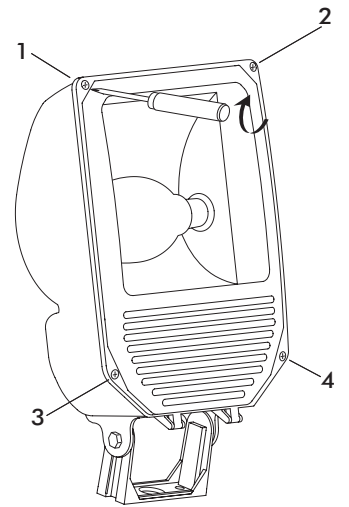

# TRAC PRO

- CLASS I
- 240v
- Photocell
- HPS/MBF
- PL-D
- PL-T

IP65  Ta 25°C Suitable for indoor use

NOTE: It is normal for the polycarbonate lens to discolour over time, spare lenses are available ex-stock.