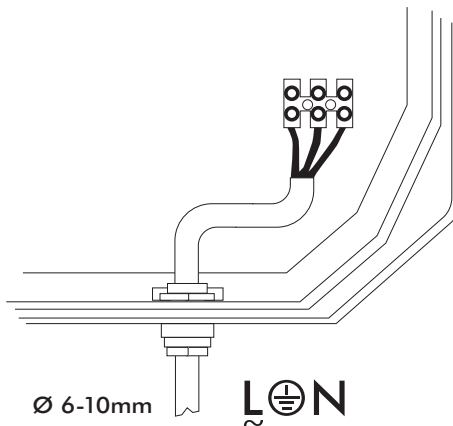

# TRAC PRO

- CLASS I
- 240v
- Photocell
- HPS/MBF
- PL-D
- PL-T

IP65  Ta 25°C Suitable for indoor use

NOTE: It is normal for the polycarbonate lens to discolour over time, spare lenses are available ex-stock.

Must be wired in accordance with current IEE wiring regulations