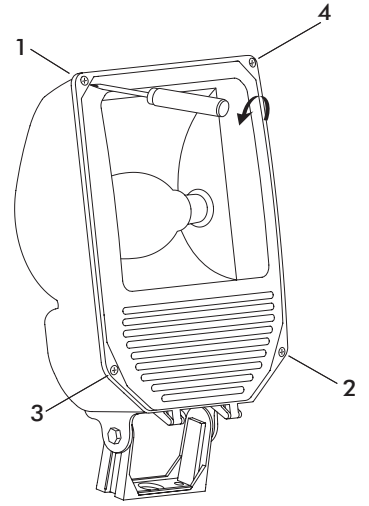

# TRAC PRO

- CLASS I
- 240v
- Photocell
- HPS/MBF
- PL-D
- PL-T

IP65  Ta 25°C Suitable for indoor use

NOTE: It is normal for the polycarbonate lens to discolour over time, spare lenses are available ex-stock.