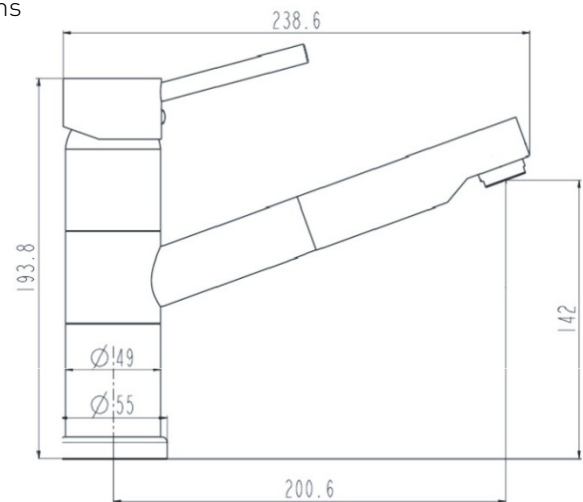

TECHNICAL DATA SHEET

ALMOND SINK MIXER

ALMOND Kitchen Sink Mixer with Pull Out Hose
Chrome Plated

Product Specification

Product Code:	ALM PULLSNK C
Finish:	Chrome
Product Type:	Contemporary
Construction:	Body is of brass construction and is designed to conform to BS EN 200
Valve Type:	Ceramic Cartridge
Supply:	Suitable for all plumbing systems
Inlet Connections:	½" BSP
Working Pressures:	Min 1.5bar, Max 8.0bar

Additional Information

- Single lever control with smooth turning, longer lasting ceramic cartridge
- Pull Out Hose allows for handset use with spray function.
- Product supplied with flexible connection pipes for easier installation.
- Chrome plated to BS EN 248.