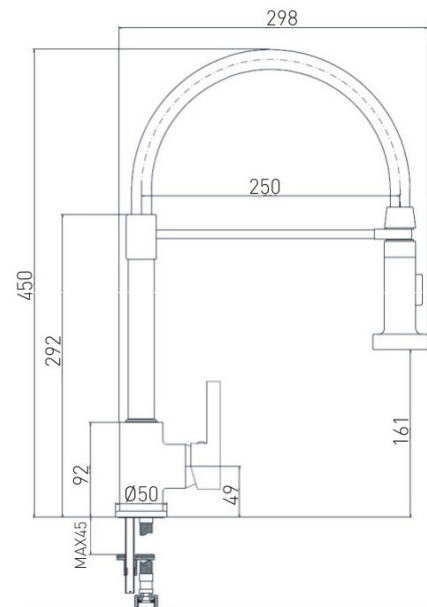

#### Product Specification

Product Code:	LQR PROSNK C
Finish:	Chrome
Product Type:	Contemporary
Construction:	Body is of brass construction and is designed to conform to BS EN 200
Valve Type:	Ceramic Cartridge
Supply:	Suitable for all plumbing systems
Inlet Connections:	½" BSP
Working Pressures:	Min 1.5bar, Max 8.0bar