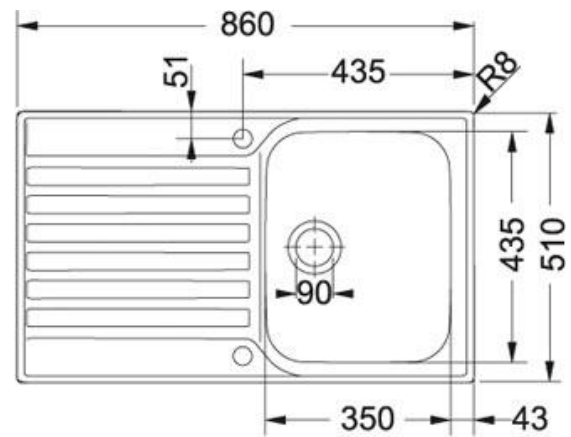

## SPECIFICATION SHEET

### Product Information

Cabinet Size	500mm
Dimensions	860mm x 510mm
Bowl Size	350mm x 435mm x 175mm
Cut-Out Size	840mm x 490 mm
Position of Drainer	Reversible

**50** Year   
Guarantee