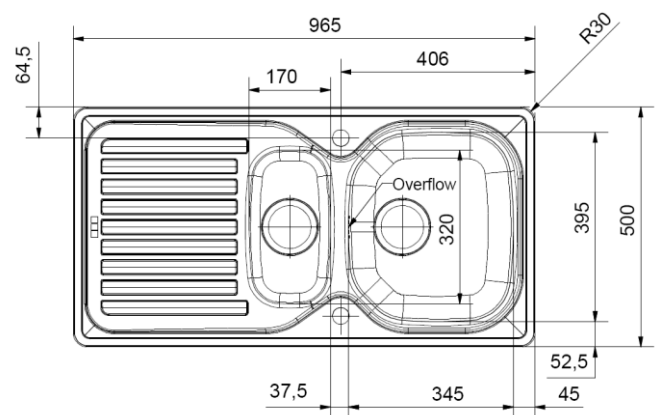

SPECIFICATION SHEET

Franke Elba ELN 651 Sink & Danube Tap
Inset Stainless Steel, Chrome Tap

Product Information

| | |
|---------------------|-------------------|
| Cabinet Size | 600mm |
| Overall Size | 965 x 500 x 160mm |
| Bowl Size | 345 x 395 x 160mm |
| Small Bowl Size | 170 x 320 x 80mm |
| Position of Drainer | Reversible |

50 Year 
Guarantee

| | |
|--------------|------------------------------|
| Type: | Quarter Turn Ceramic Disc |
| Tap Height: | 185 (overall tap height 225) |
| Spout Reach: | 232 |