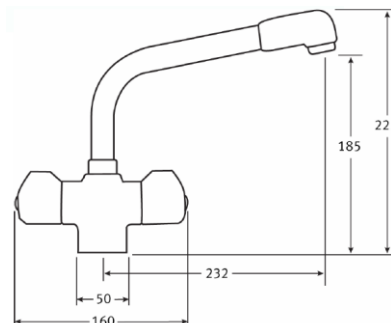

SPECIFICATION SHEET

Franke Elba ELN 651 Sink & Danube Tap
Inset Stainless Steel, Chrome Tap

Product Information

| | |
|---------------------|-------------------|
| Cabinet Size | 600mm |
| Overall Size | 965 x 500 x 160mm |
| Bowl Size | 345 x 395 x 160mm |
| Small Bowl Size | 170 x 320 x 80mm |
| Position of Drainer | Reversible |

50 Year 
Guarantee

| | |
|--------------|------------------------------|
| Type: | Quarter Turn Ceramic Disc |
| Tap Height: | 185 (overall tap height 225) |
| Spout Reach: | 232 |