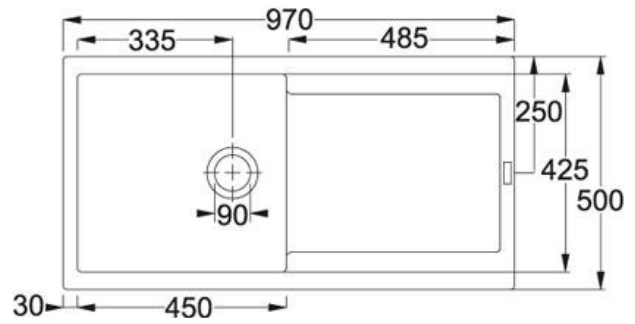

SPECIFICATION SHEET

Franke Maris MRG 611 Polar White
Inset Fragranite

Product Information

Cabinet Size	600mm
Dimensions	970mm x 500mm
Bowl Size	450mm x 425mm x 200mm
Cut-Out Size	950mm x 480mm
Position of Drainer	Reversible