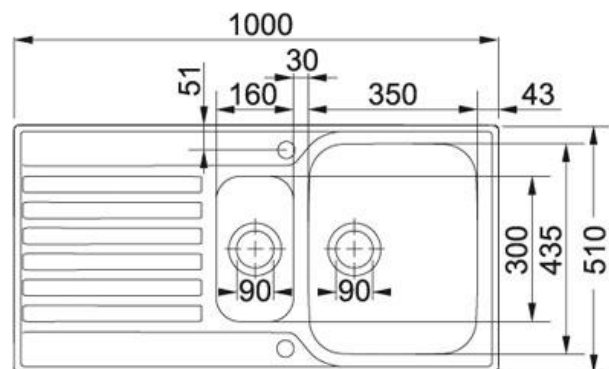

## SPECIFICATION SHEET

### Product Information

Cabinet Size	600mm
Dimensions	1000mm x 510mm
Bowl Size	350mm x 435mm x 175mm
Small Bowl Size	160mm x 300mm x 120mm
Cut-Out Size	980mm x 490mm
Position of Drainer	Reversible