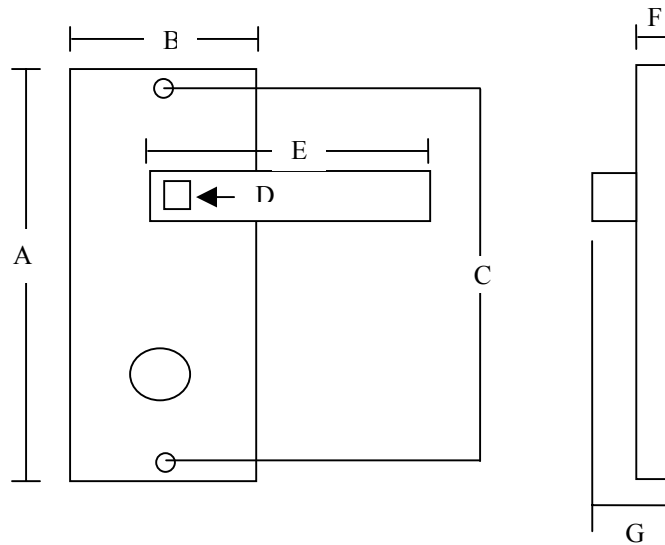

## Screwfix Quote 58995 Dimensions Schematic Diagram For Dimensional Guidance Only

Dimensions (mm)	
A	178
B	39
C	162
D	8x8
E	114
F	8
G	53

Requires WC Mortice Lock 13563

Suitable for follower bar size 8x8mm provided

Screws Provided 24x3.5 pro#2 raised Satin Chrome qty 8

All Dimensions in Millimetres (mm) unless otherwise advised.

**Caution:**

This is not a specification. Drawings not to scale, dimensions subject to change and tolerances. Do NOT commence any preparatory work for the fitting of this item until delivery has been received and dimensions confirmed.